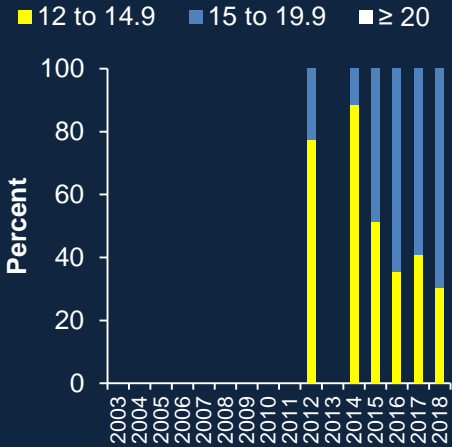

Largemouth Bass Size Structures

MN DNR West Metro Area Lakes 2003-18
(20+ Angler Reports of LMB ≥ 12" Caught)

Sarah: Hennepin Co.