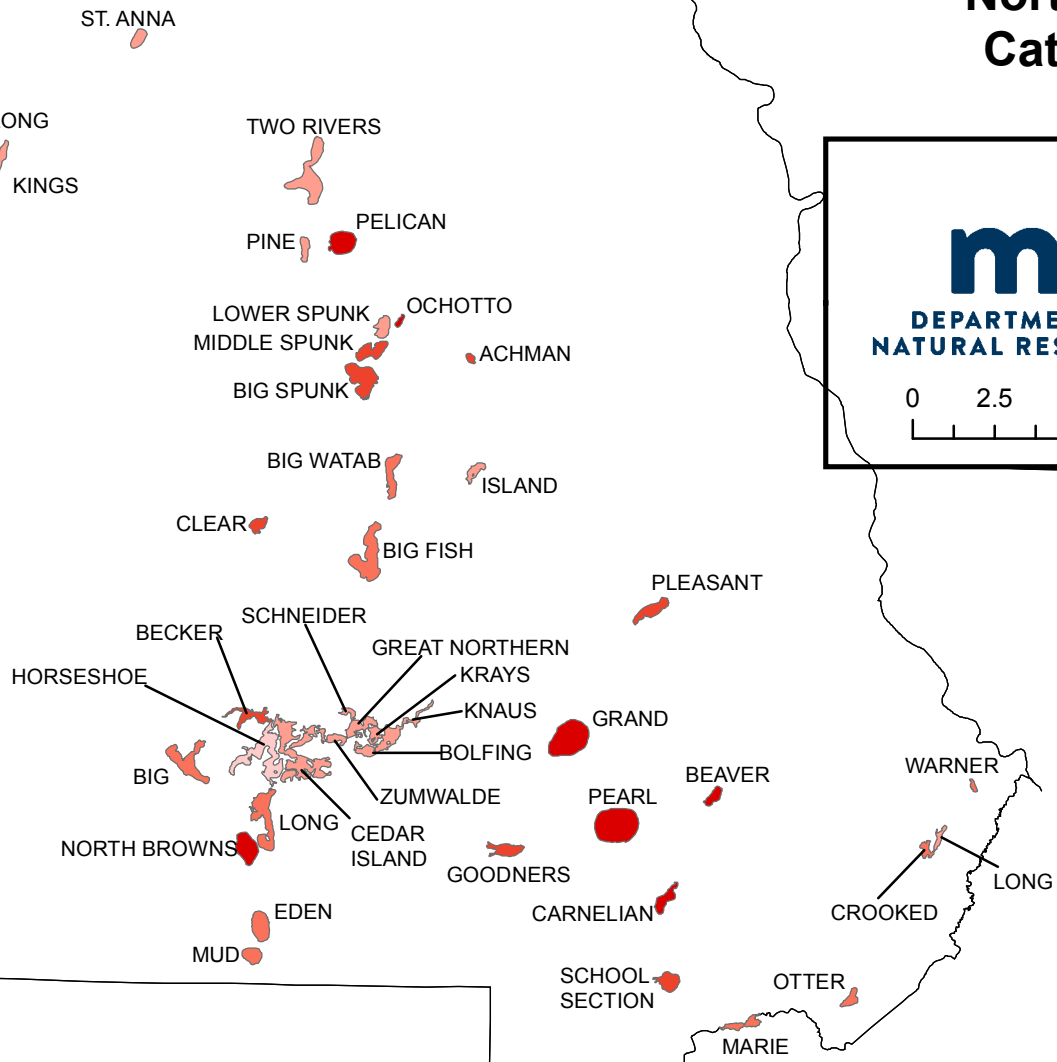

# Stearns County Northern Pike Catch Rates

Updated 4/14/17