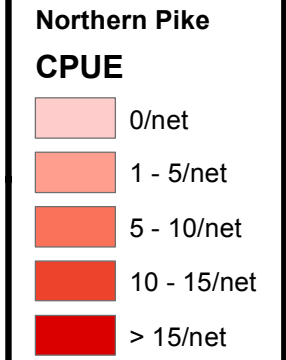

# Stearns County Northern Pike Catch Rates

Updated 4/14/17