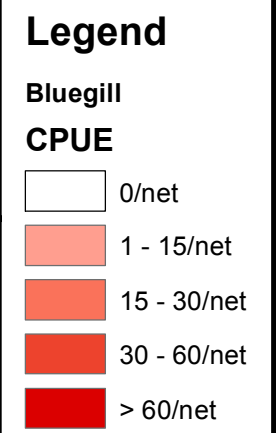

Stearns County Bluegill Catch Rates

Updated 4/14/17