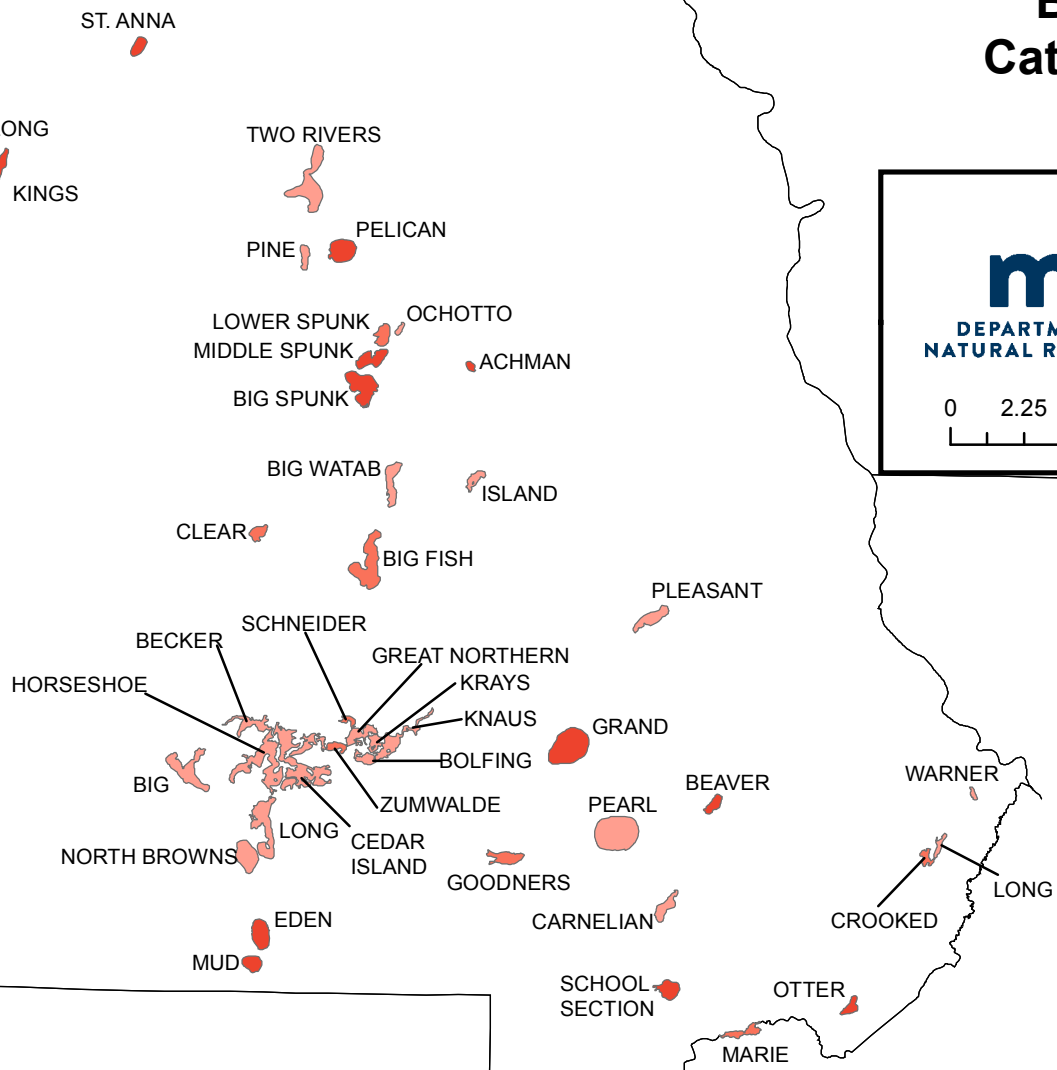

Stearns County Bluegill Catch Rates

Updated 4/14/17