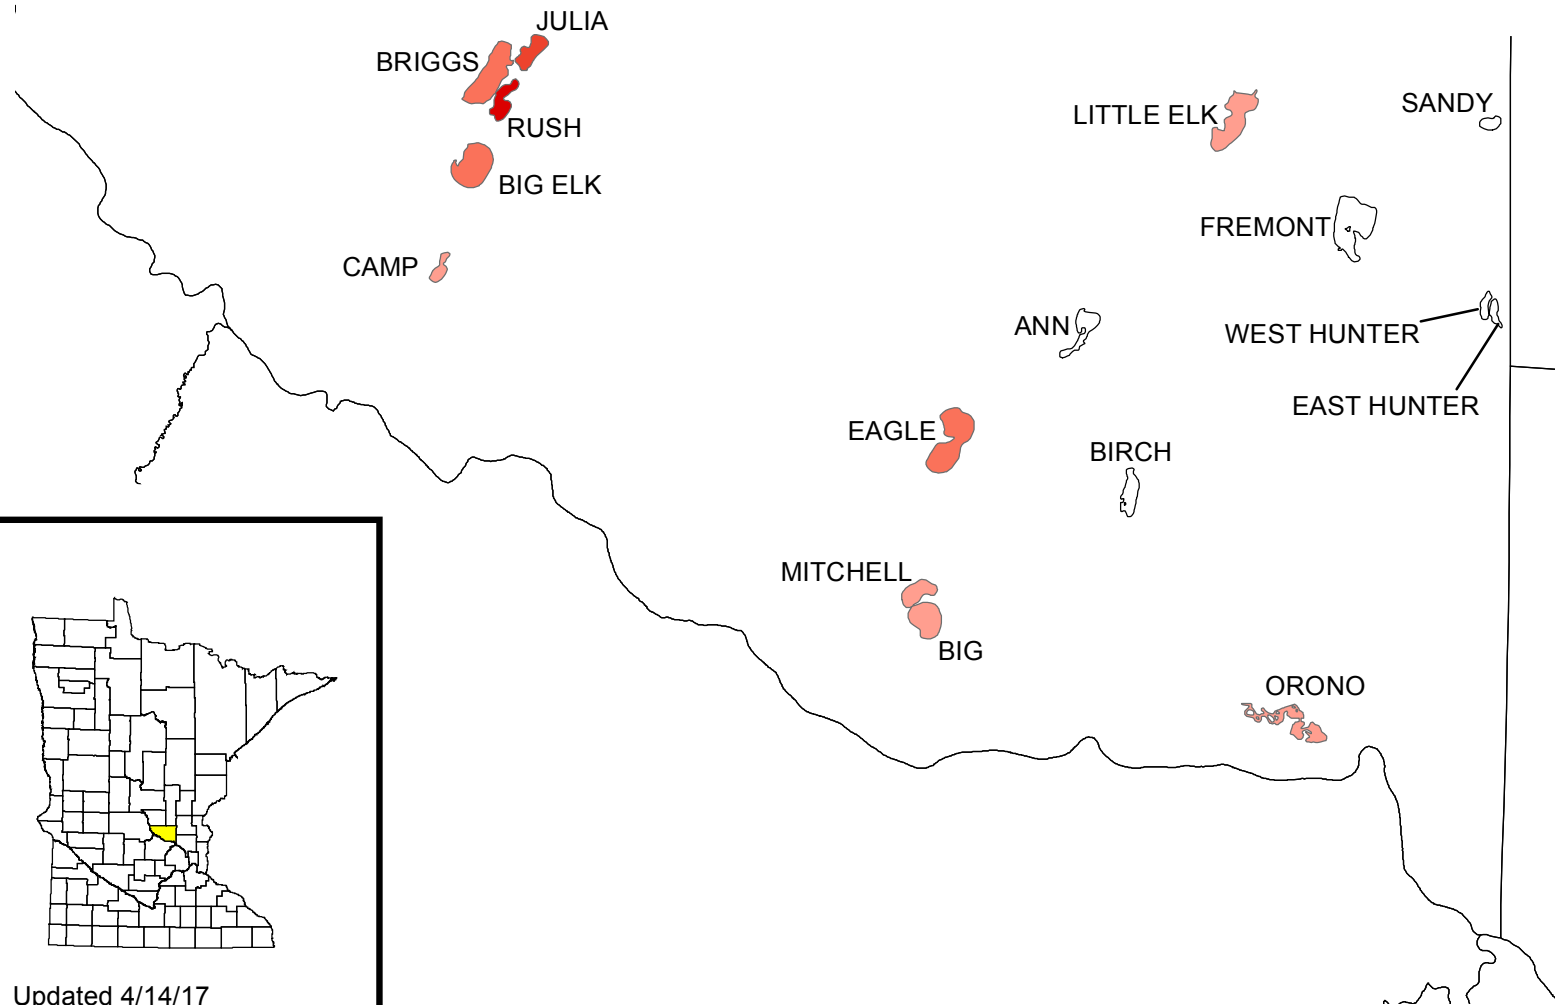

Sherburne County Walleye Catch Rates

Updated 4/14/17