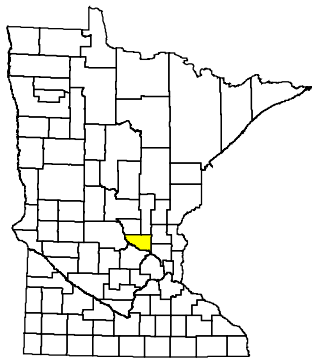

Sherburne County Walleye Catch Rates

Updated 4/14/17