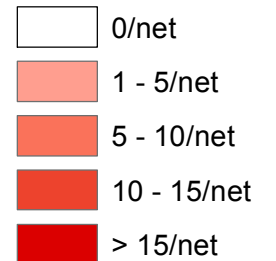

Sherburne County Black Crappie Catch Rates

Black Crappie CPUE

Updated 4/14/17