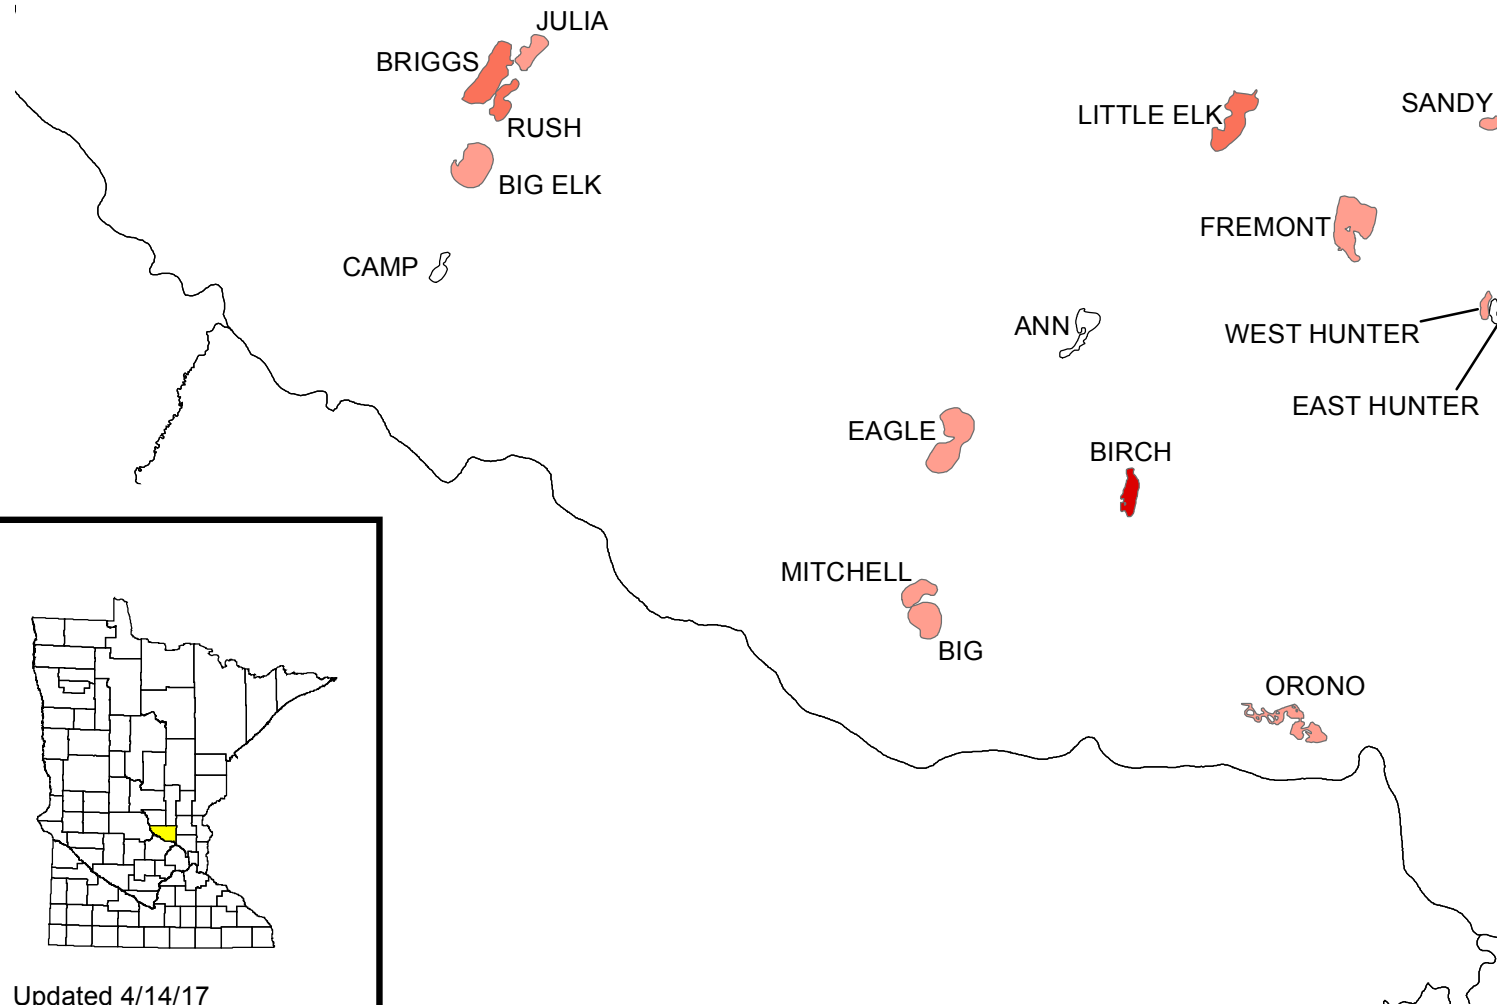

Sherburne County Black Crappie Catch Rates

Black Crappie CPUE

Updated 4/14/17