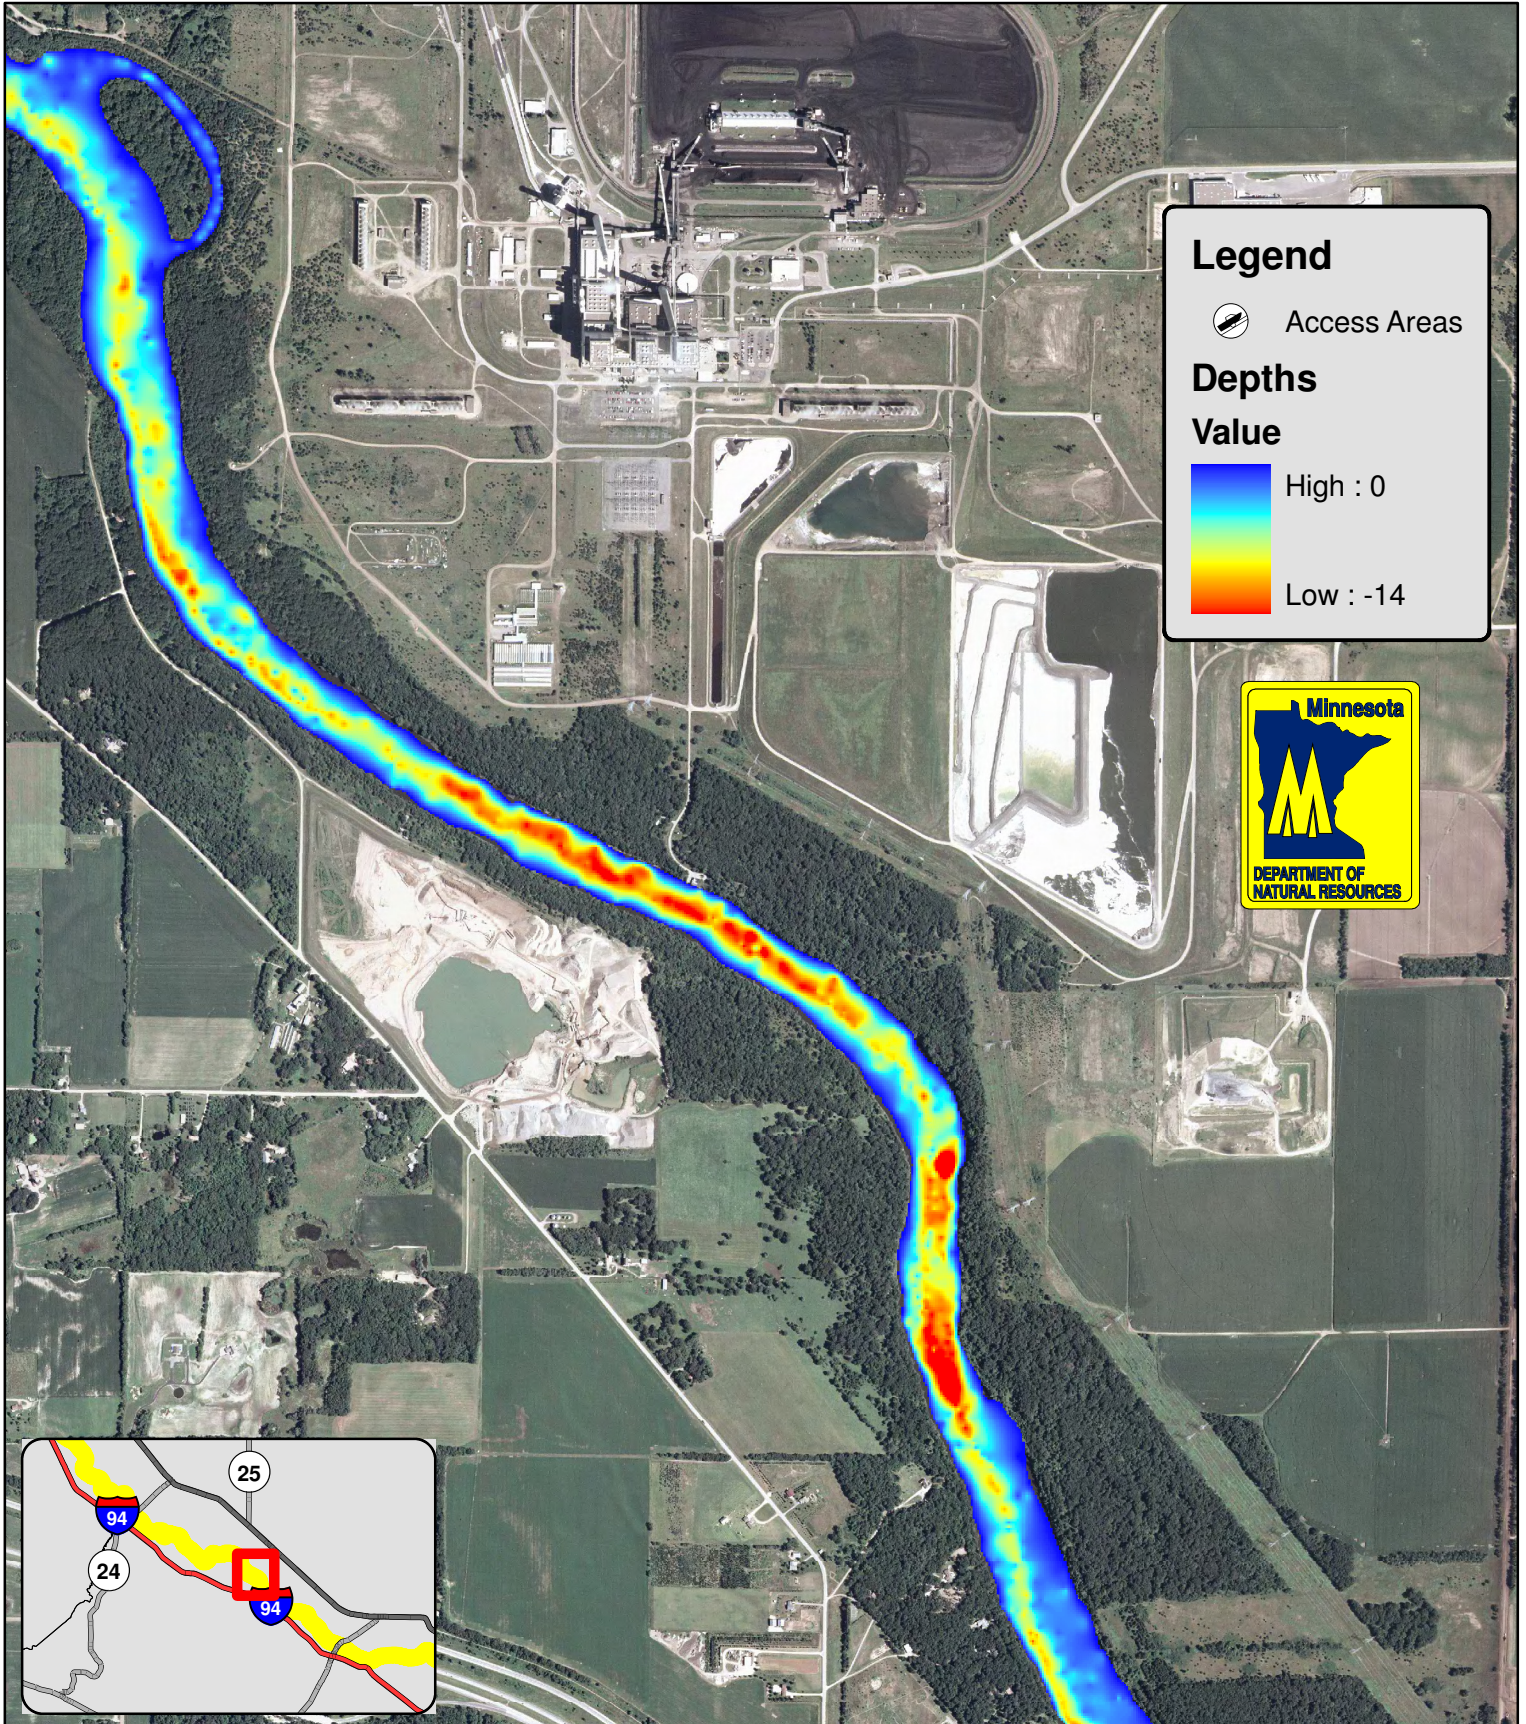

Mississippi River Depth Map 9

Legend

- Access Areas

Depths

Value

High : 0

Low : -14

1 inch equals 0.27 miles