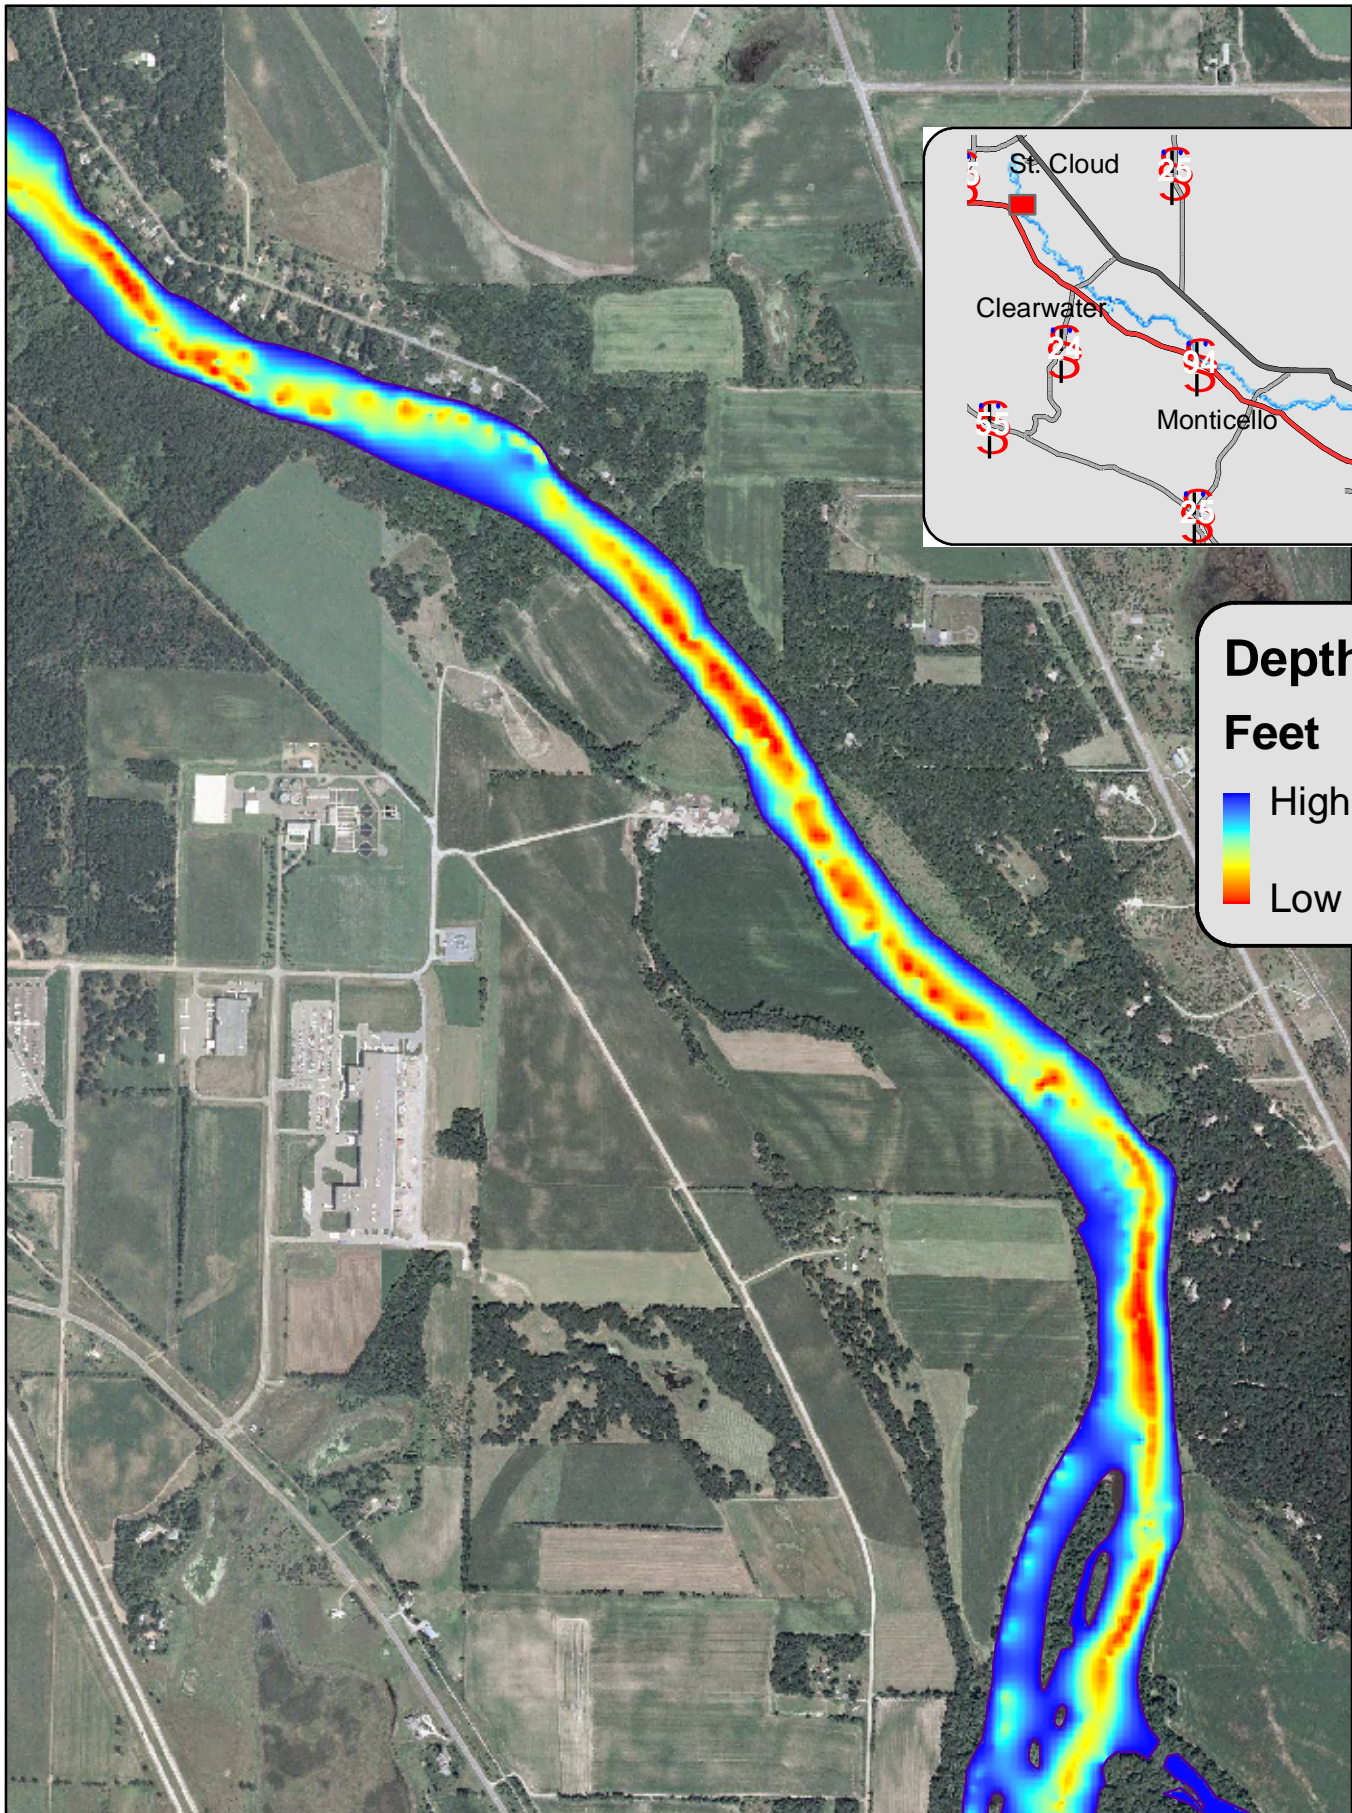

# Mississippi River Depth Map 3

0 0.375 0.75 1.5 Miles

1 inch equals 0.24 miles

Produced by MNDNR Fisheries Montrose 2008. All depths normalized for 5,000 CFS @ St. Cloud Dam. All information is presented for reference only.