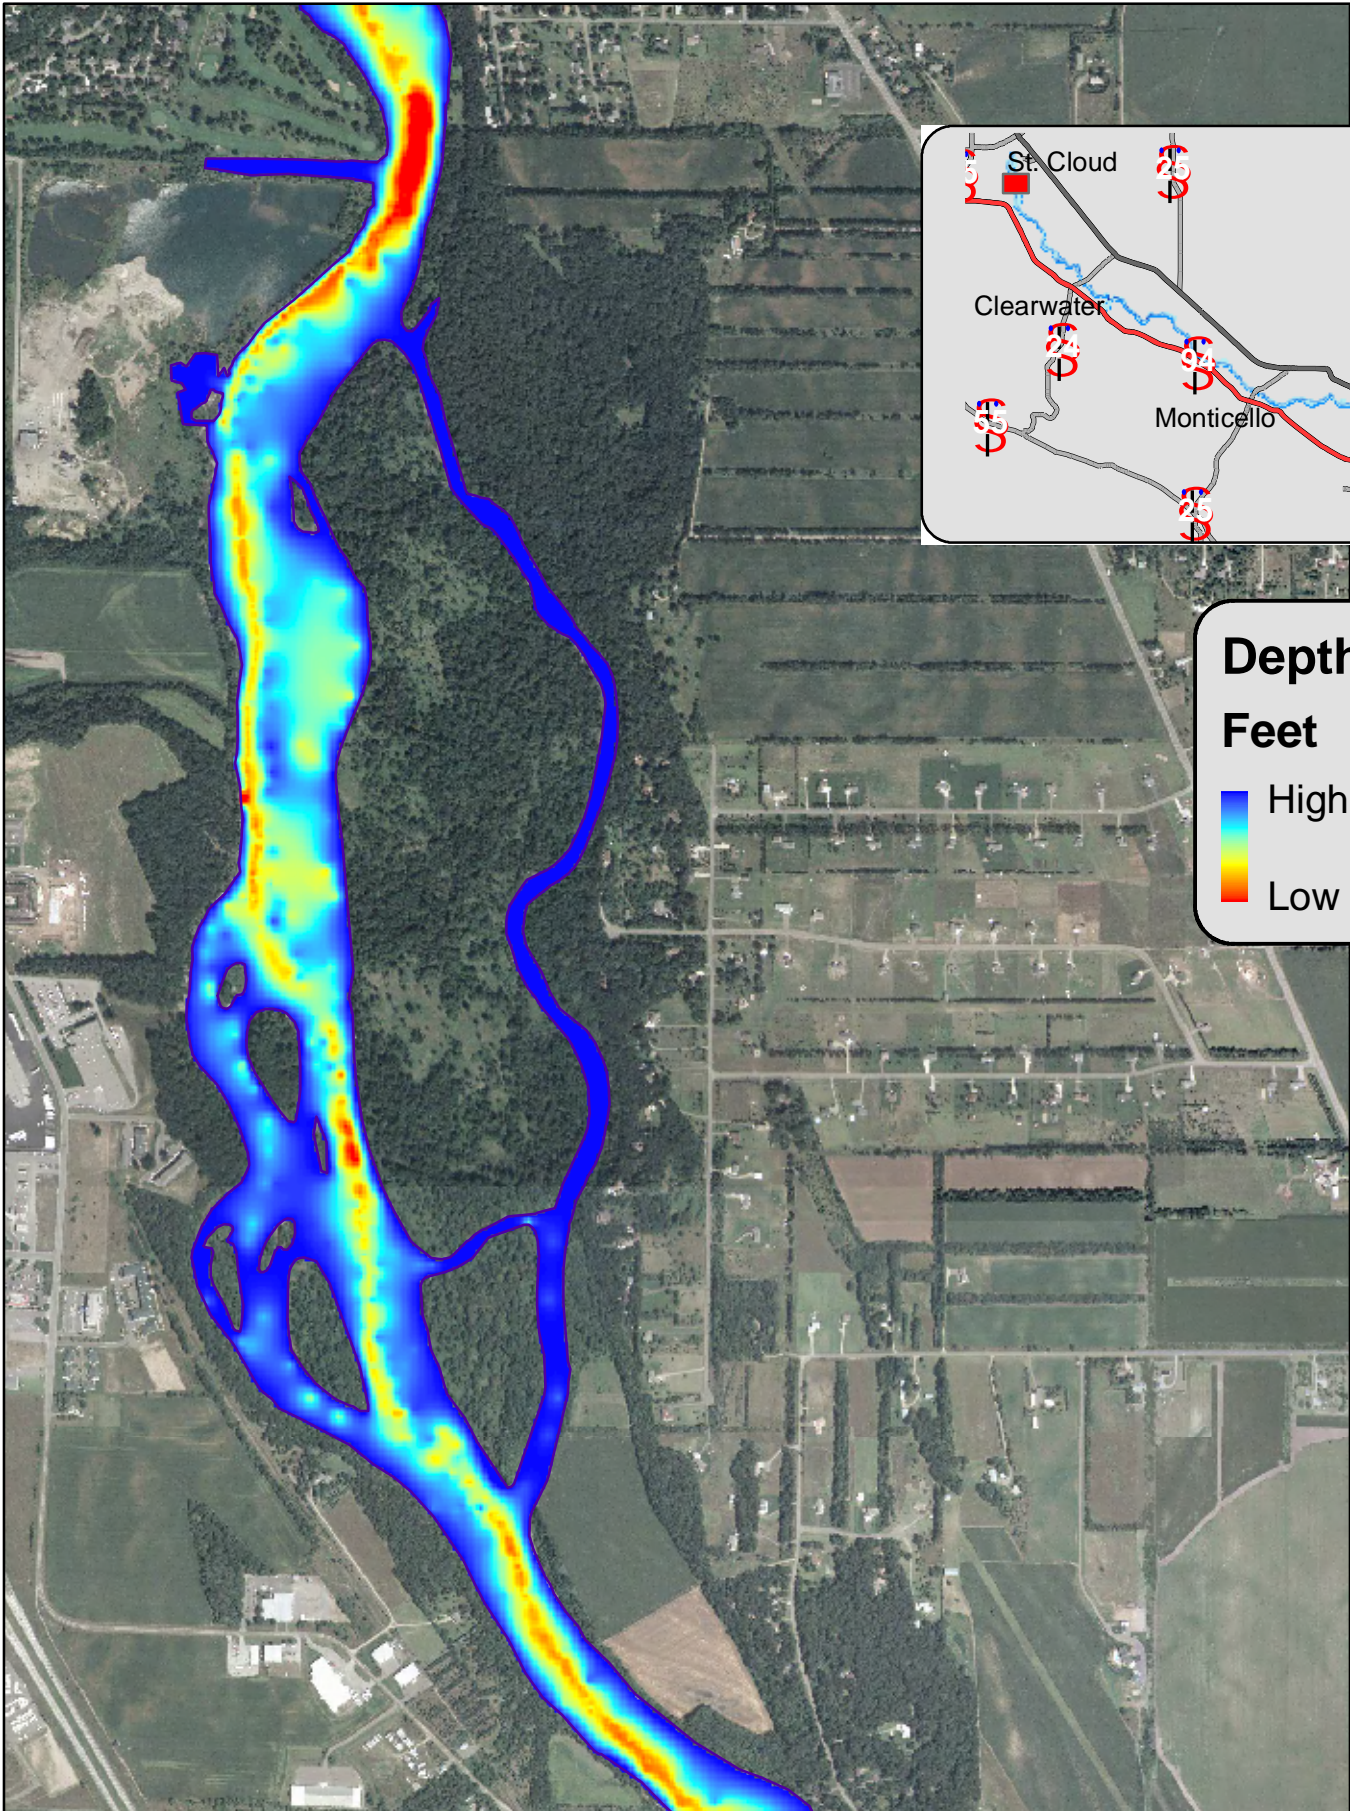

Mississippi River Depth Map 2

0 0.375 0.75 1.5 Miles

1 inch equals 0.24 miles

Produced by MNDNR Fisheries Montrose 2008. All depths normalized for 5,000 CFS @ St. Cloud Dam. All information is presented for reference only.