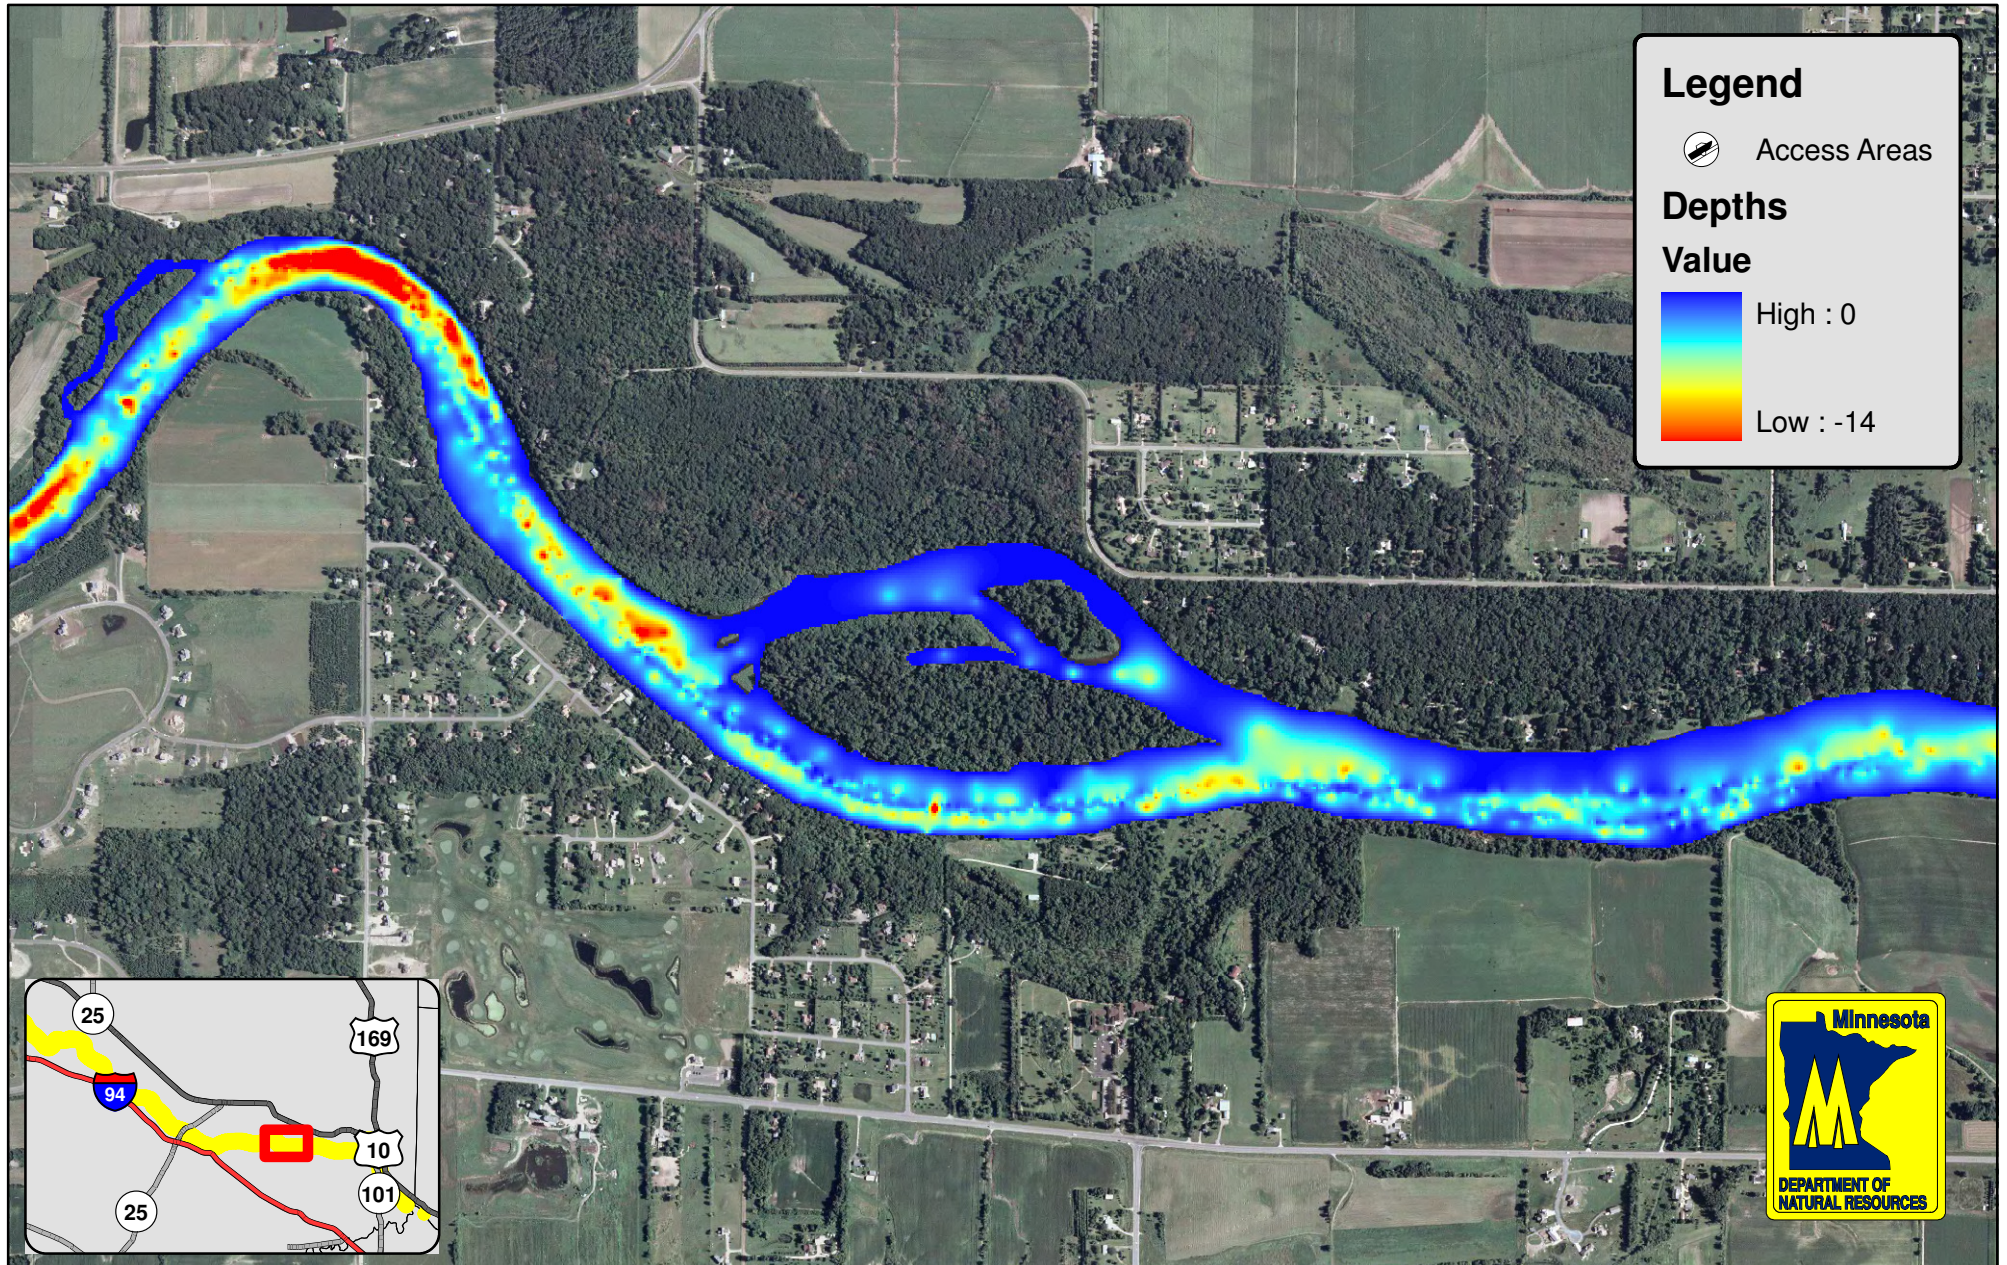

# Mississippi River Depth Map 14

0 0.15 0.3 0.6 Miles

1 inch equals 0.25 miles