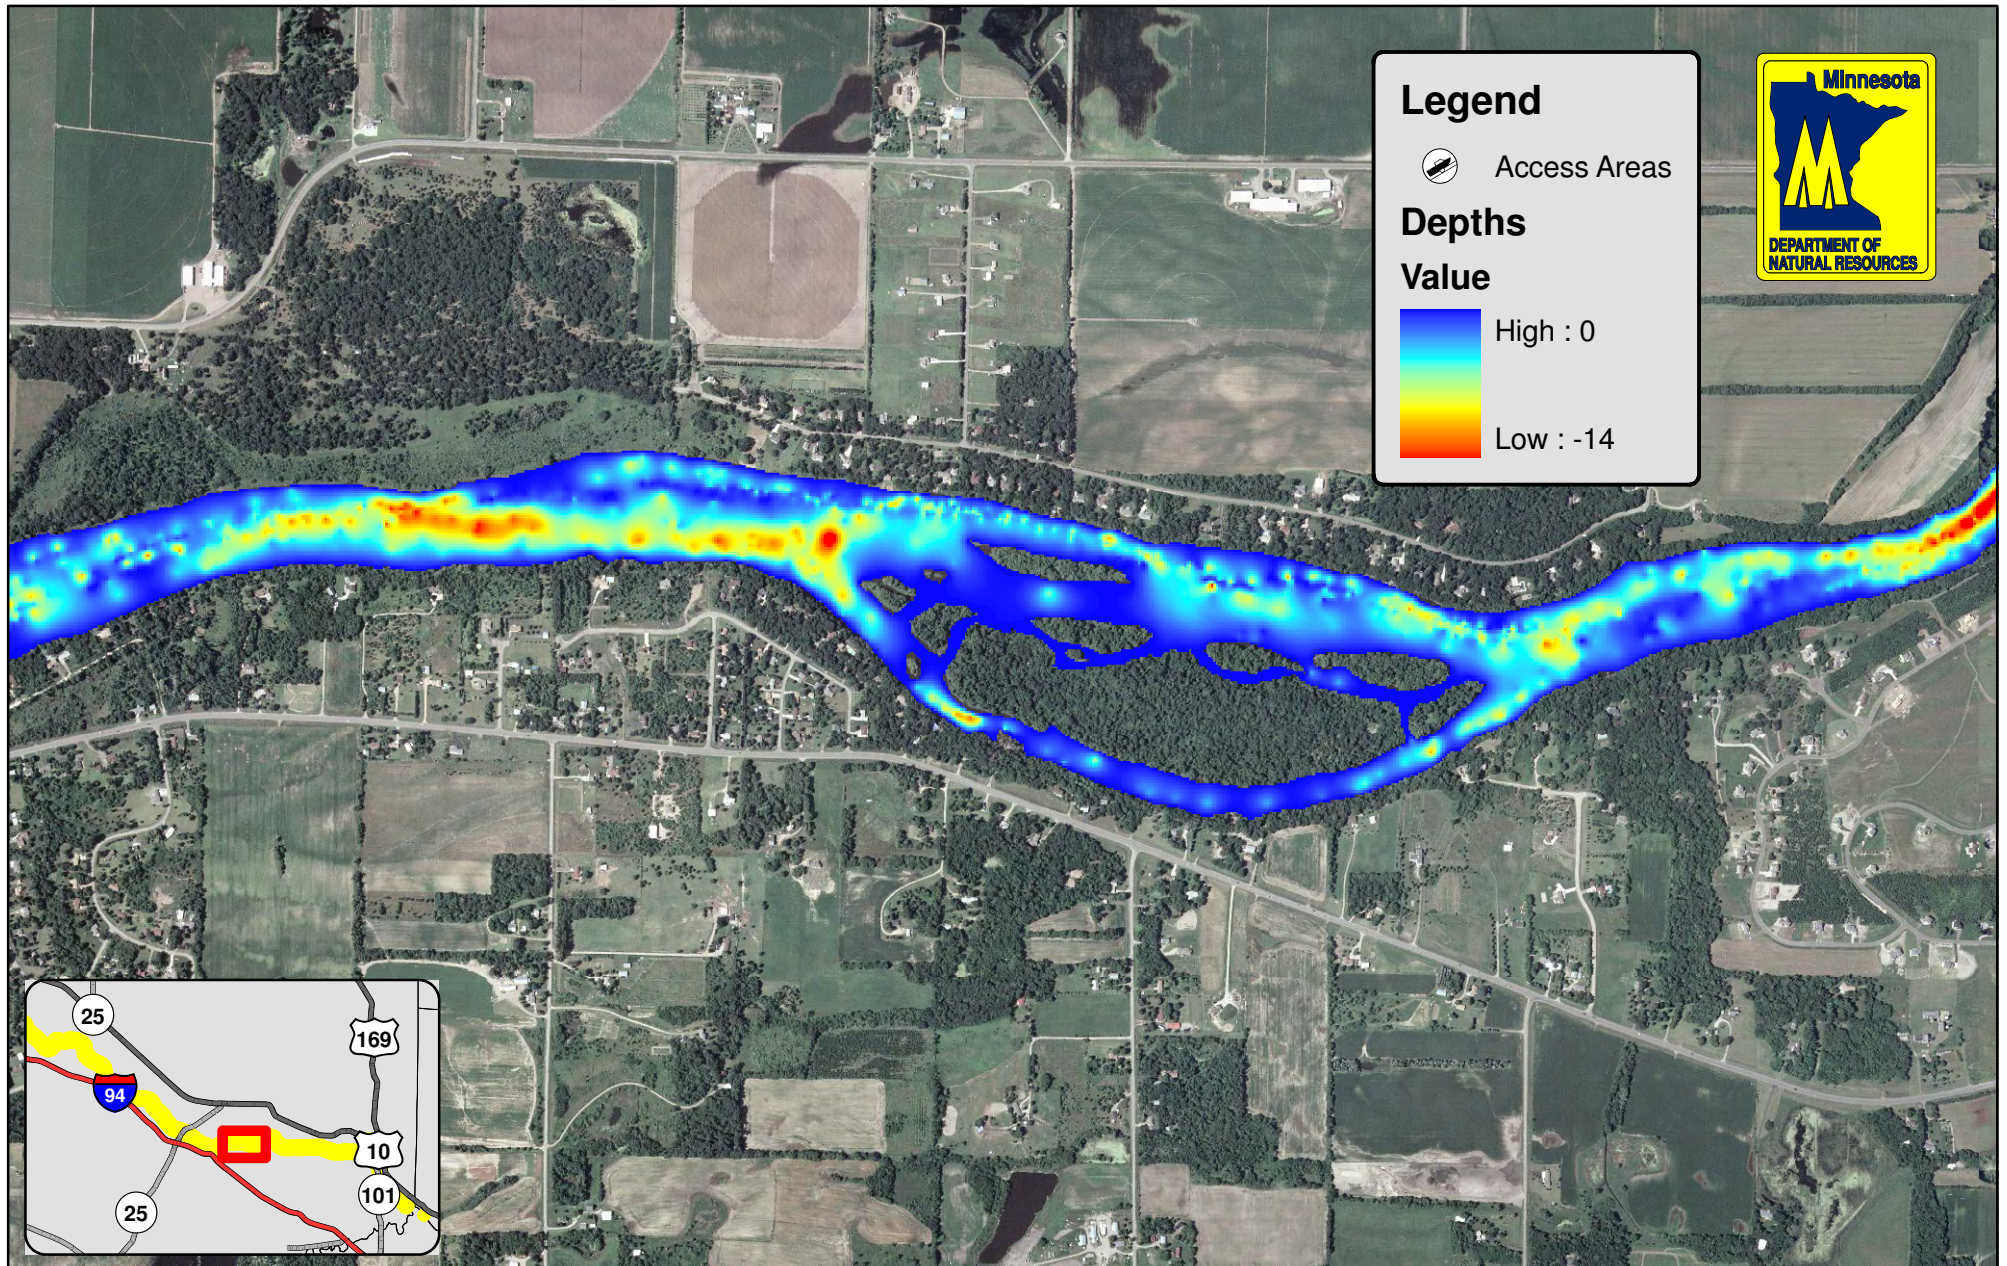

Mississippi River Depth Map 13

0 0.15 0.3 0.6 Miles

1 inch equals 0.25 miles