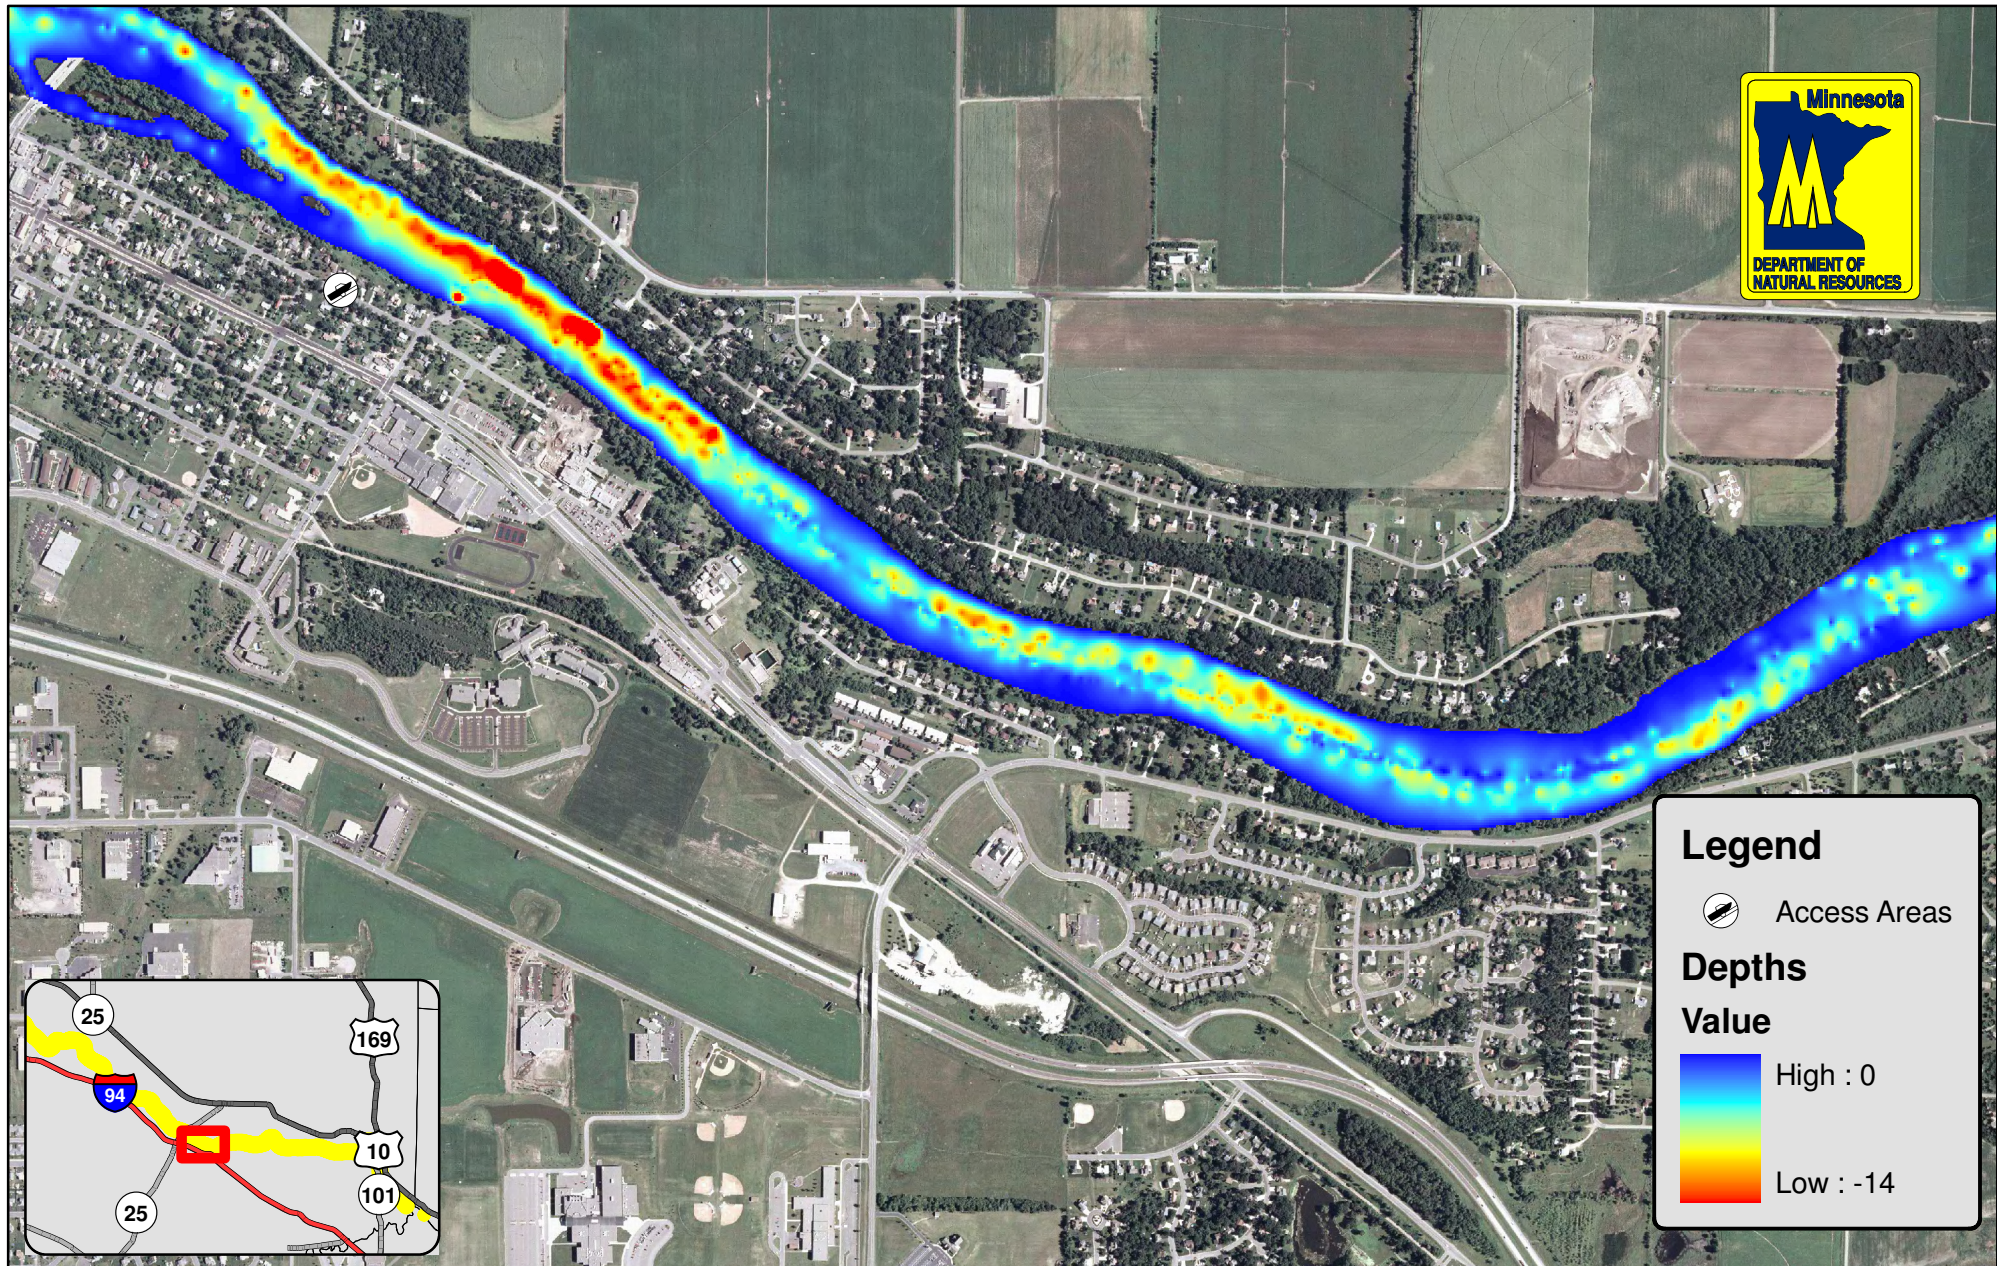

# Mississippi River Depth Map 12

0 0.15 0.3 0.6 Miles

1 inch equals 0.25 miles