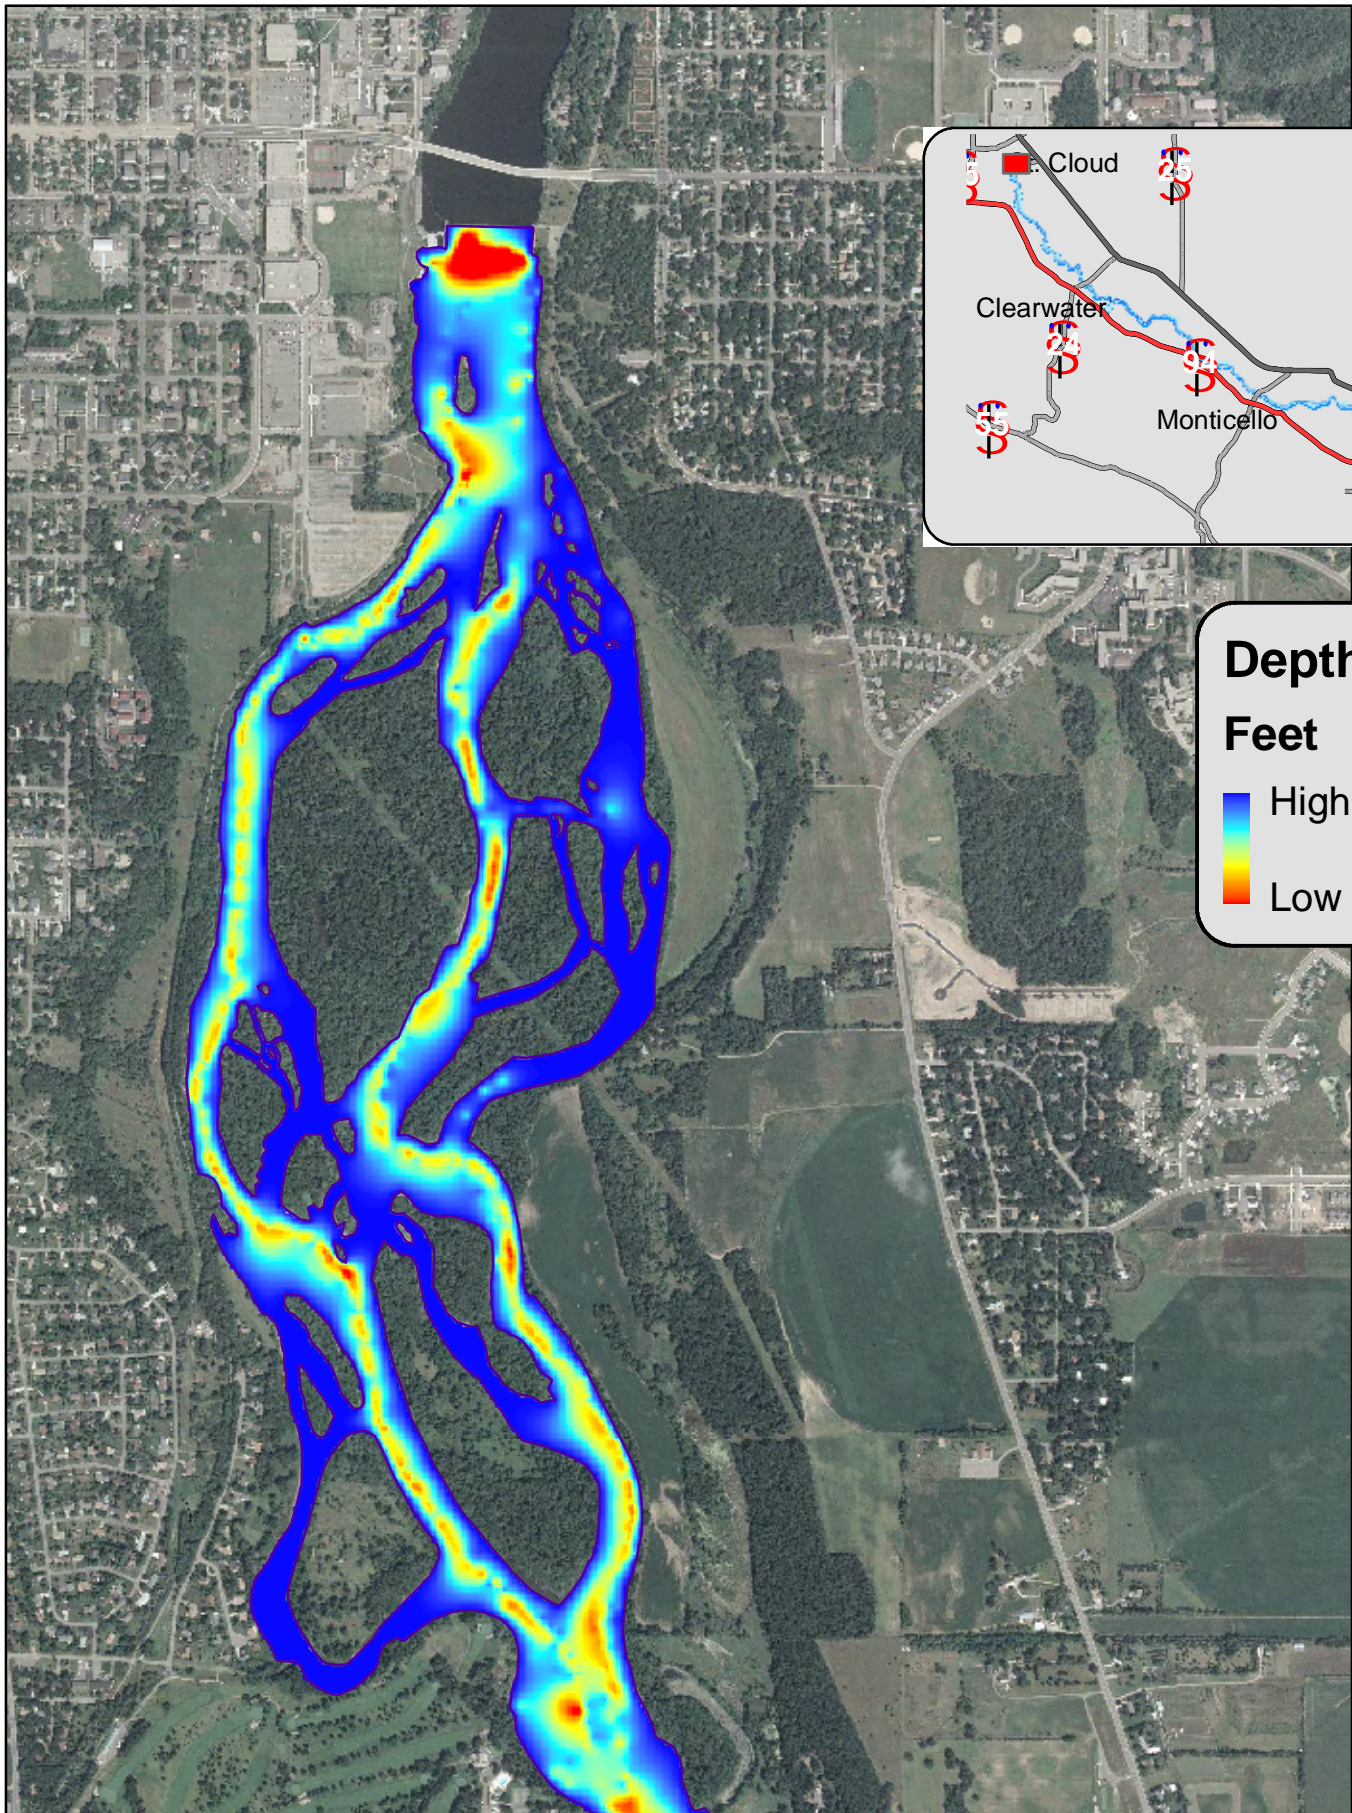

Mississippi River Depth Map 1

0 0.375 0.75 1.5 Miles
1 inch equals 0.24 miles

Produced by MNDNR Fisheries Montrose 2008. All depths normalized for 5,000 CFS @ St. Cloud Dam. All information is presented for reference only.