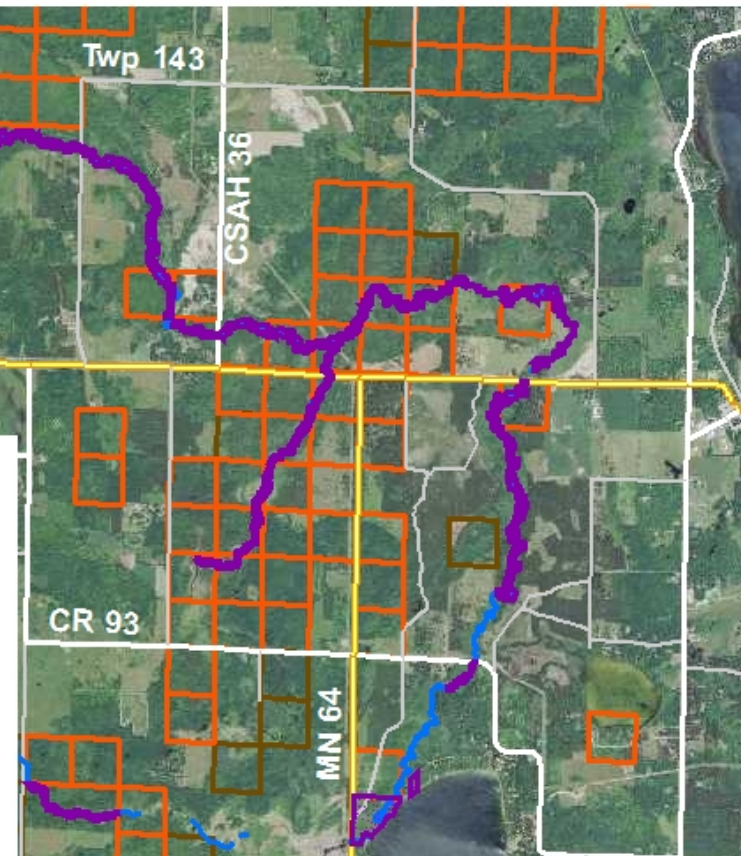

Kabekona River Fishing Easement Map

Legend

-  Fishing Easement
-  Streams
-  County Land
-  DNR Forestry Land

Kabekona River Location

Park Rapids Area Fisheries Office
301 Grove Avenue South
Park Rapids, MN 56470
218-732-4153
parkrapids.fisheries@state.mn.us
Map Updated Spring 2017

Please treat landowners and their properties with respect. Fishing easements are for fishing access only. Easements are on both banks.