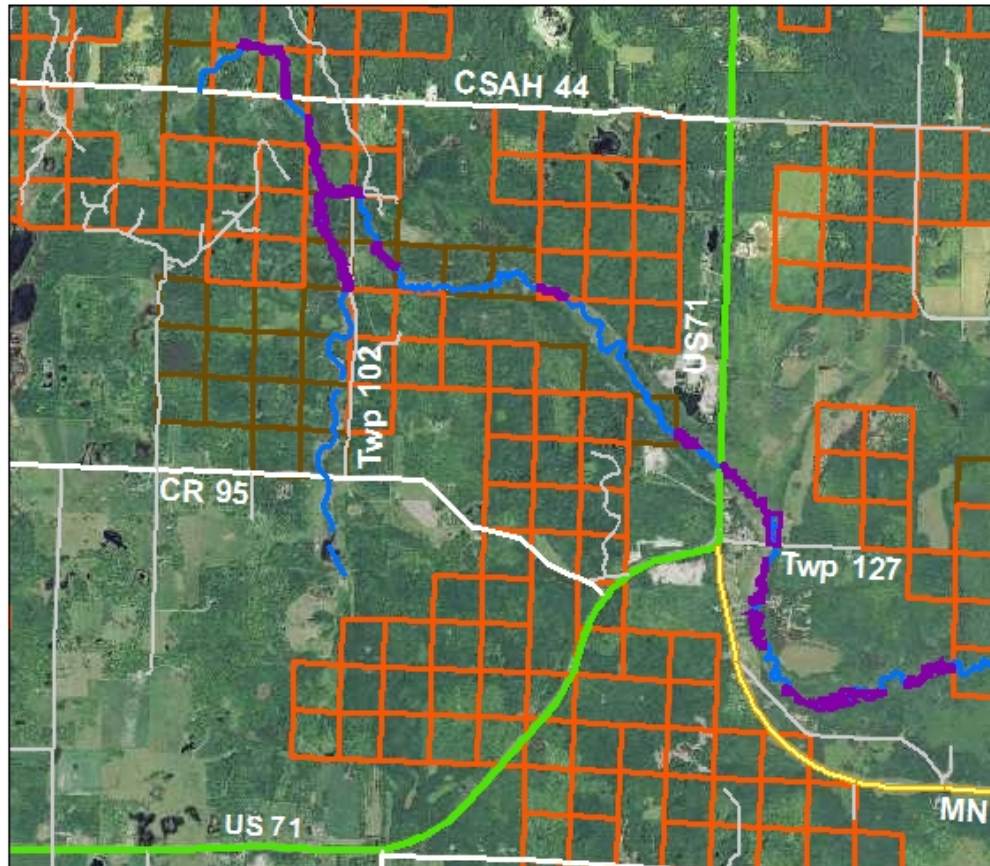

Kabekona River Fishing Easement Map

Legend

-  Fishing Easement
-  Streams
-  County Land
-  DNR Forestry Land

Kabekona River Location

Park Rapids Area Fisheries Office
301 Grove Avenue South
Park Rapids, MN 56470
218-732-4153
parkrapids.fisheries@state.mn.us
Map Updated Spring 2017

Please treat landowners and their properties with respect. Fishing easements are for fishing access only. Easements are on both banks.