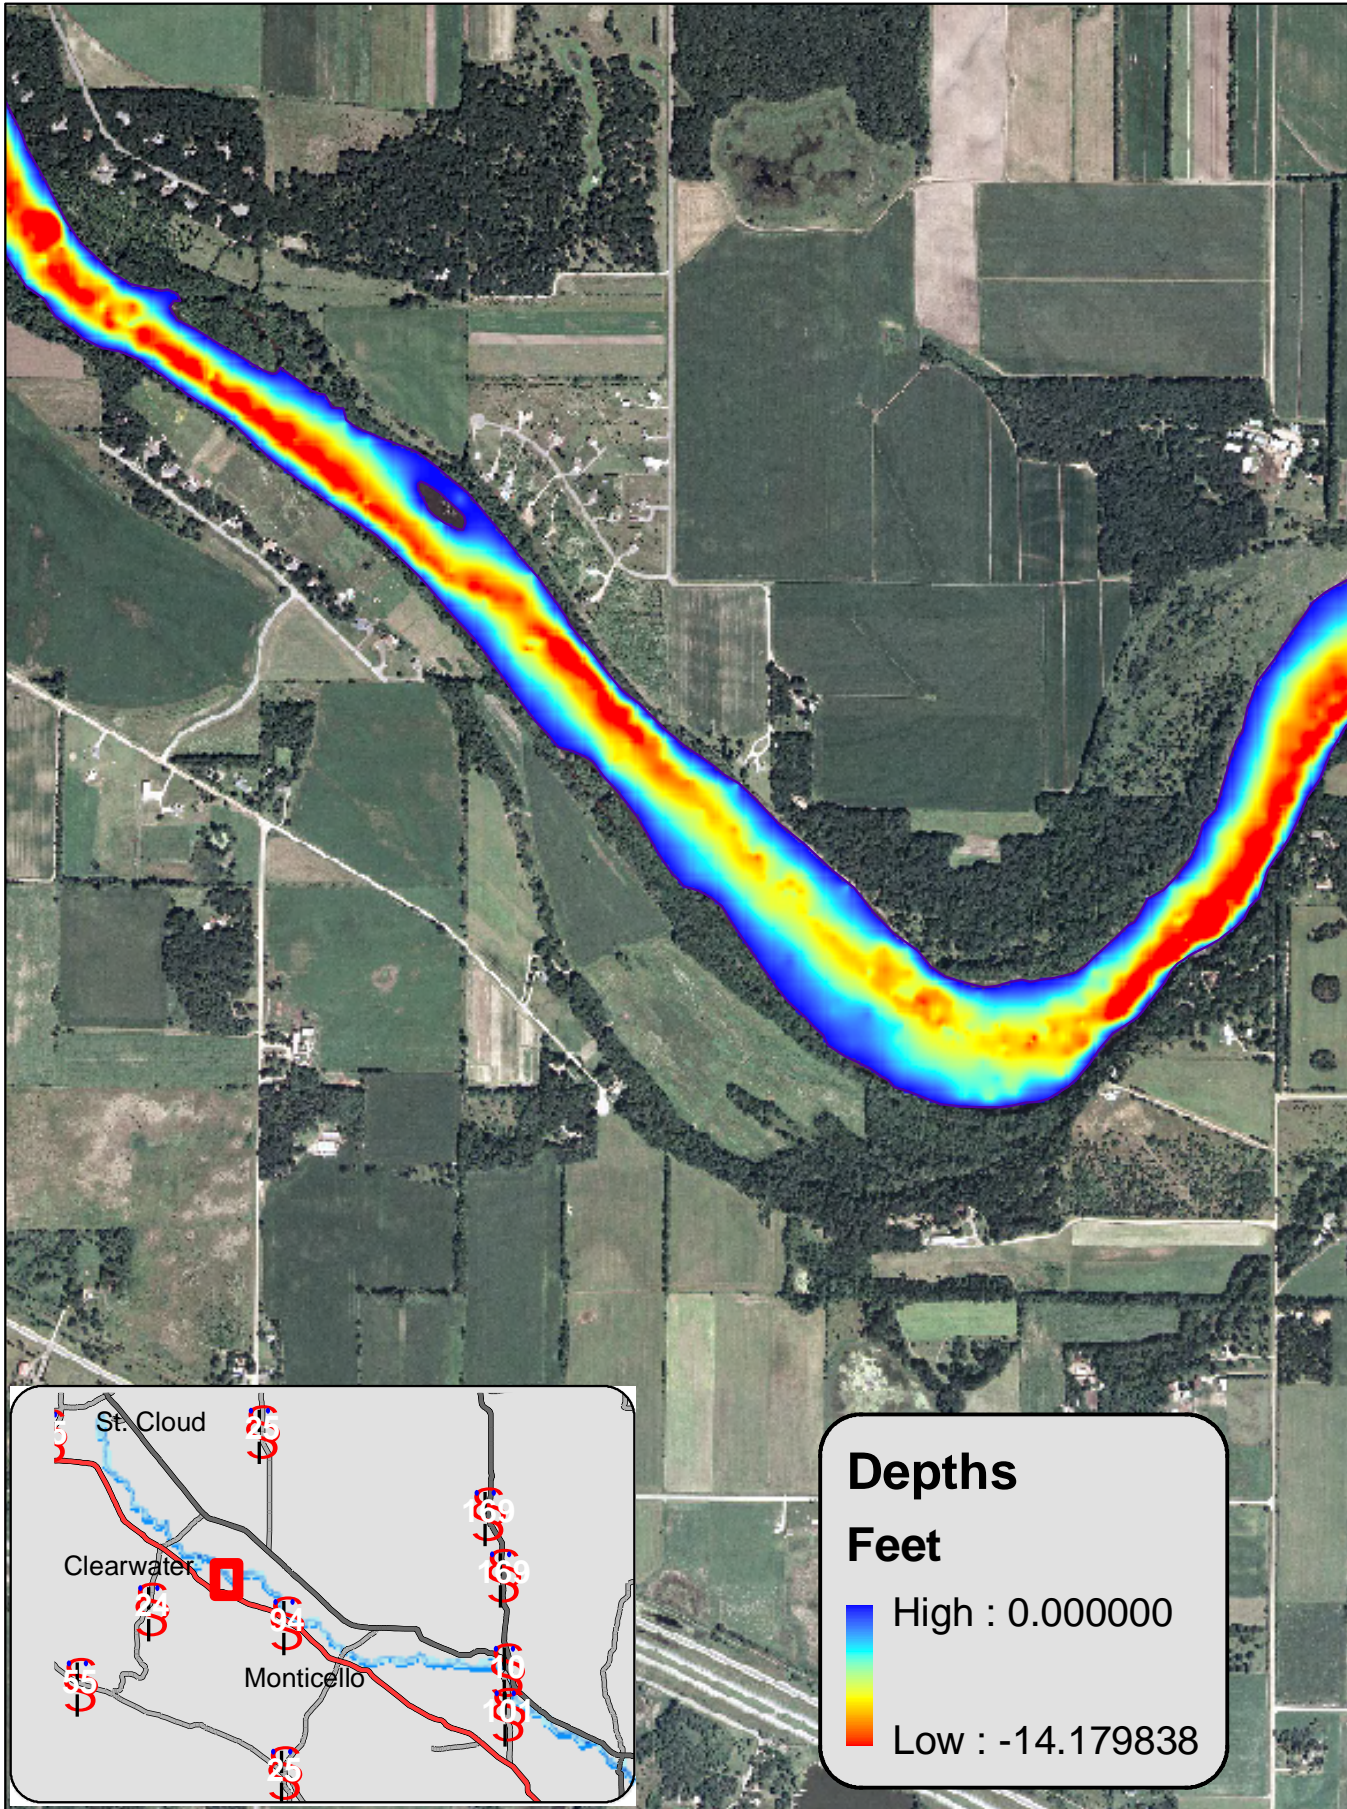

Mississippi River Depth Map 7

0 0.375 0.75 1.5 Miles
1 inch equals 0.24 miles

Produced by MNDNR Fisheries Montrose 2008. All depths normalized for 5,000 CFS @ St. Cloud Dam. All information is presented for reference only.