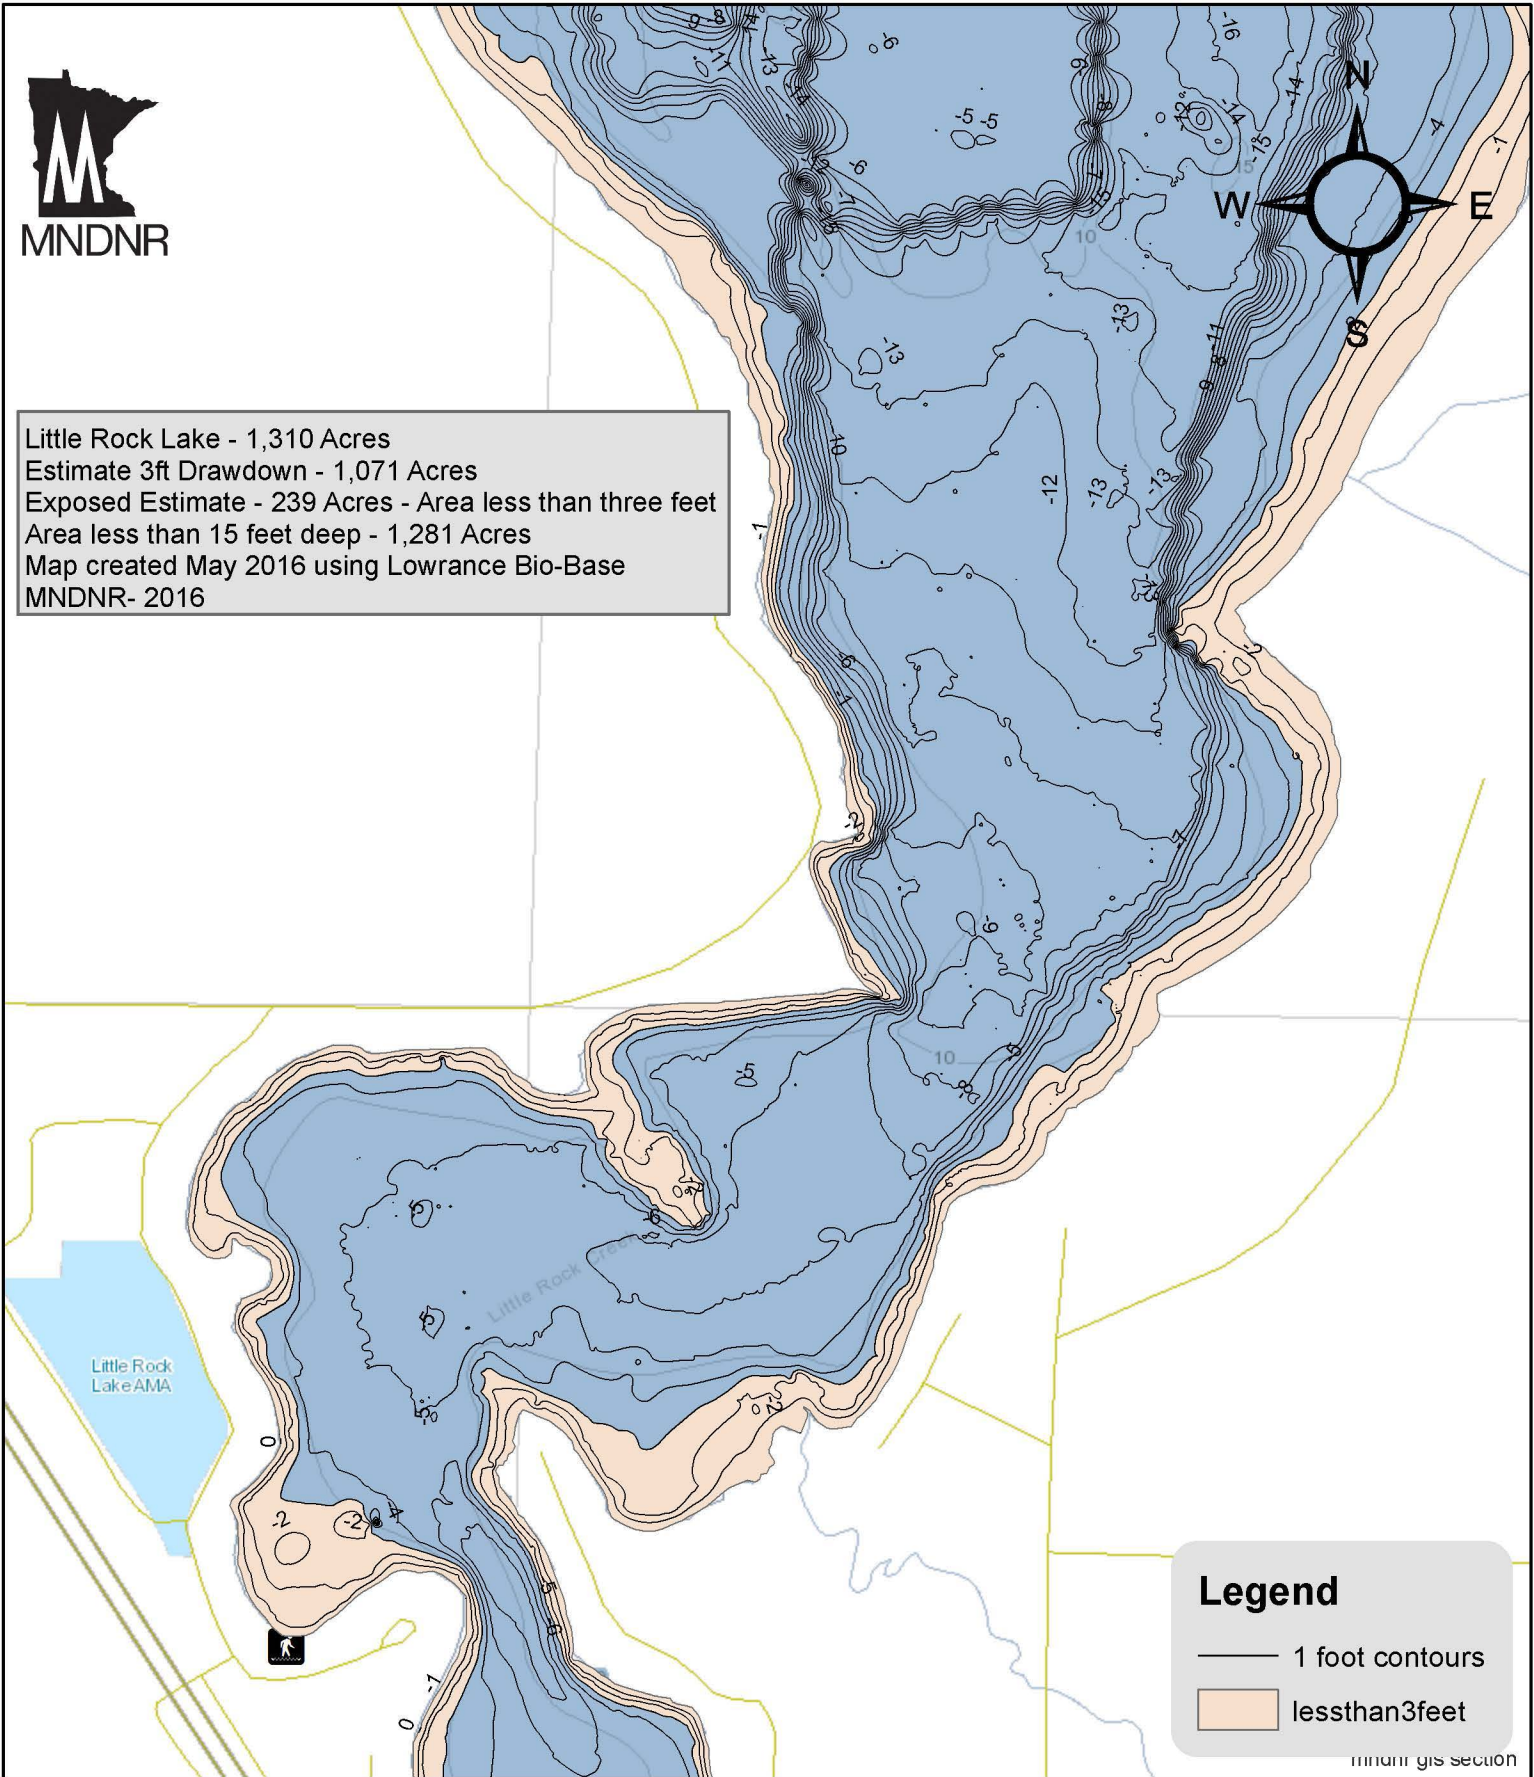

Little Rock Lake

Little Rock Lake - 1,310 Acres
Estimate 3ft Drawdown - 1,071 Acres
Exposed Estimate - 239 Acres - Area less than three feet
Area less than 15 feet deep - 1,281 Acres
Map created May 2016 using Lowrance Bio-Base
MNDNR- 2016

0 0.1 0.2 0.4 Miles

Map 1B Middle Little Rock Lake

minum gis section