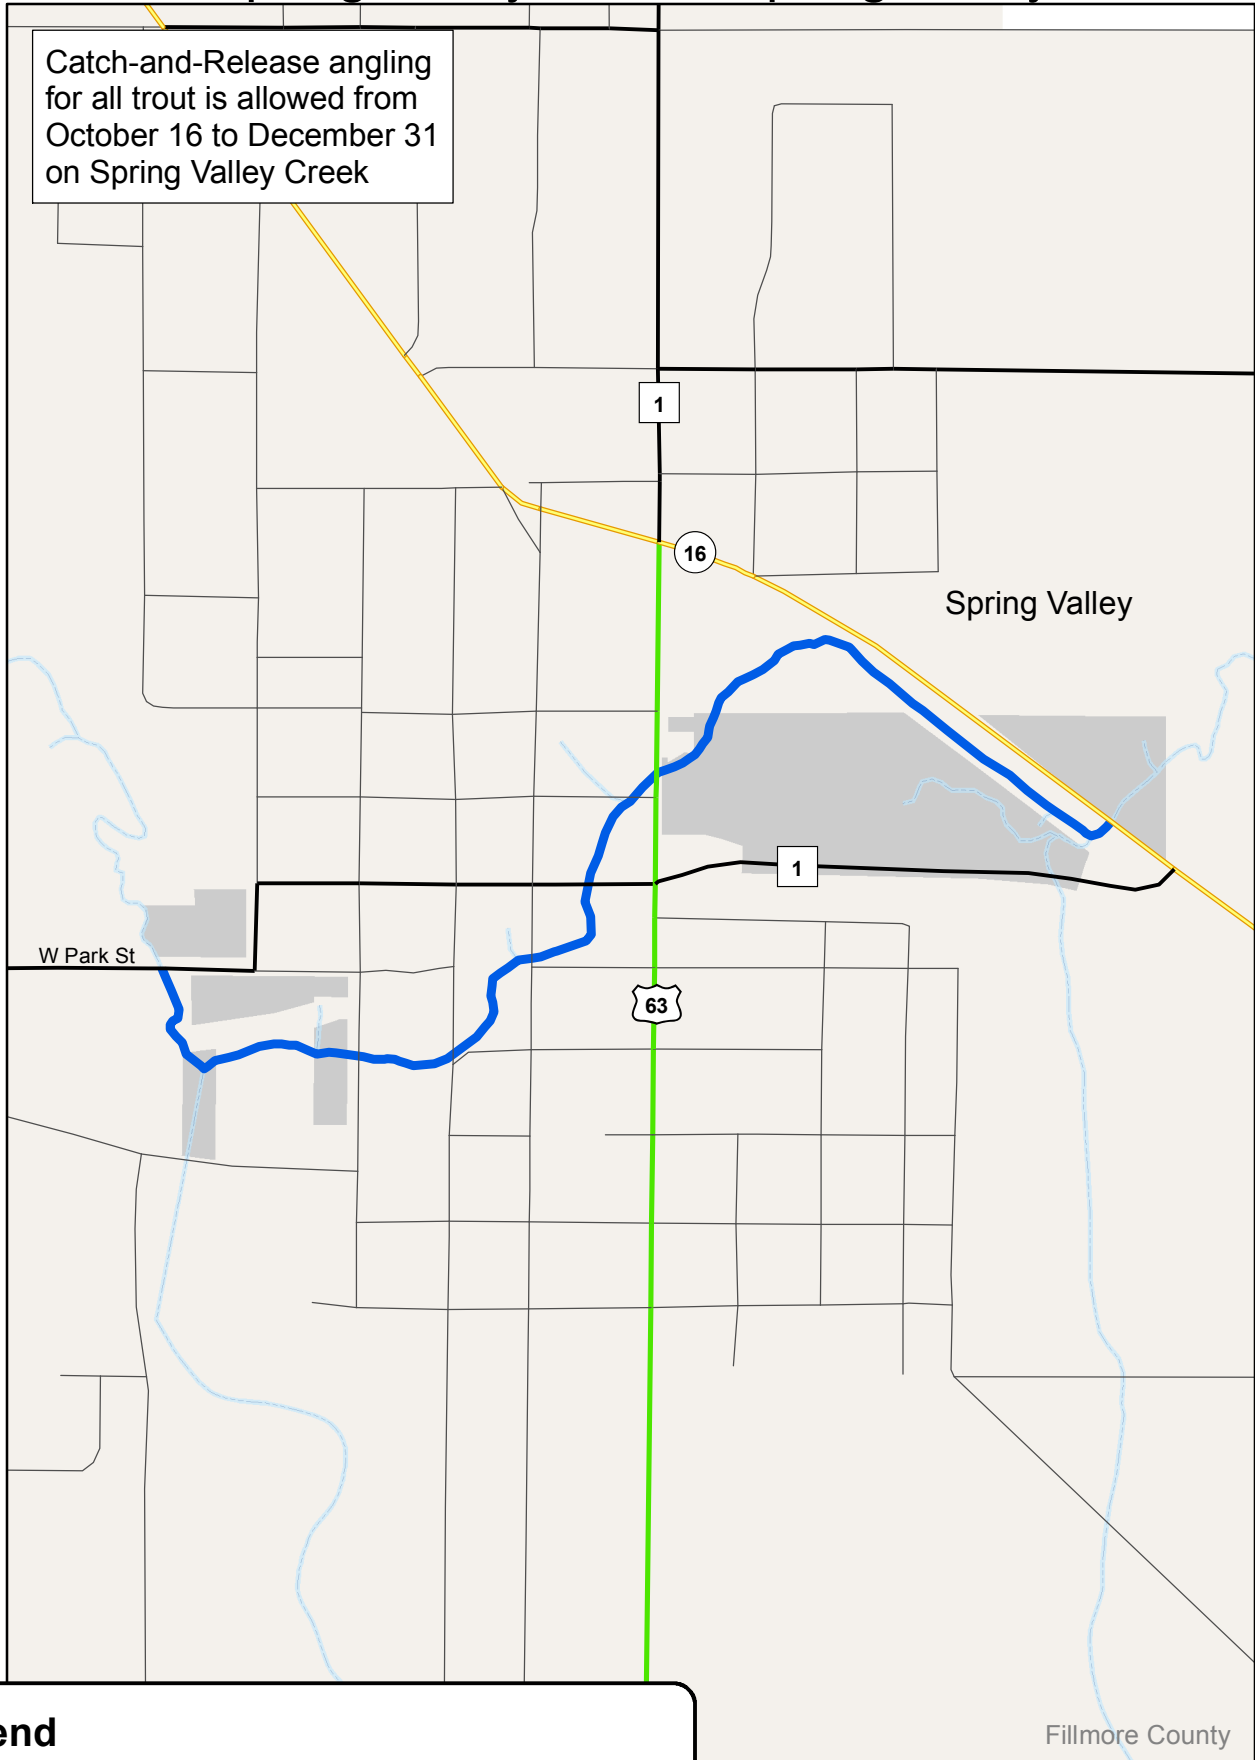

Town & State Park Season Spring Valley Creek: Spring Valley

Catch-and-Release angling for all trout is allowed from October 16 to December 31 on Spring Valley Creek

Legend

-  Town & State Park Catch-and-Release for All Trout
-  Public Fishing Access