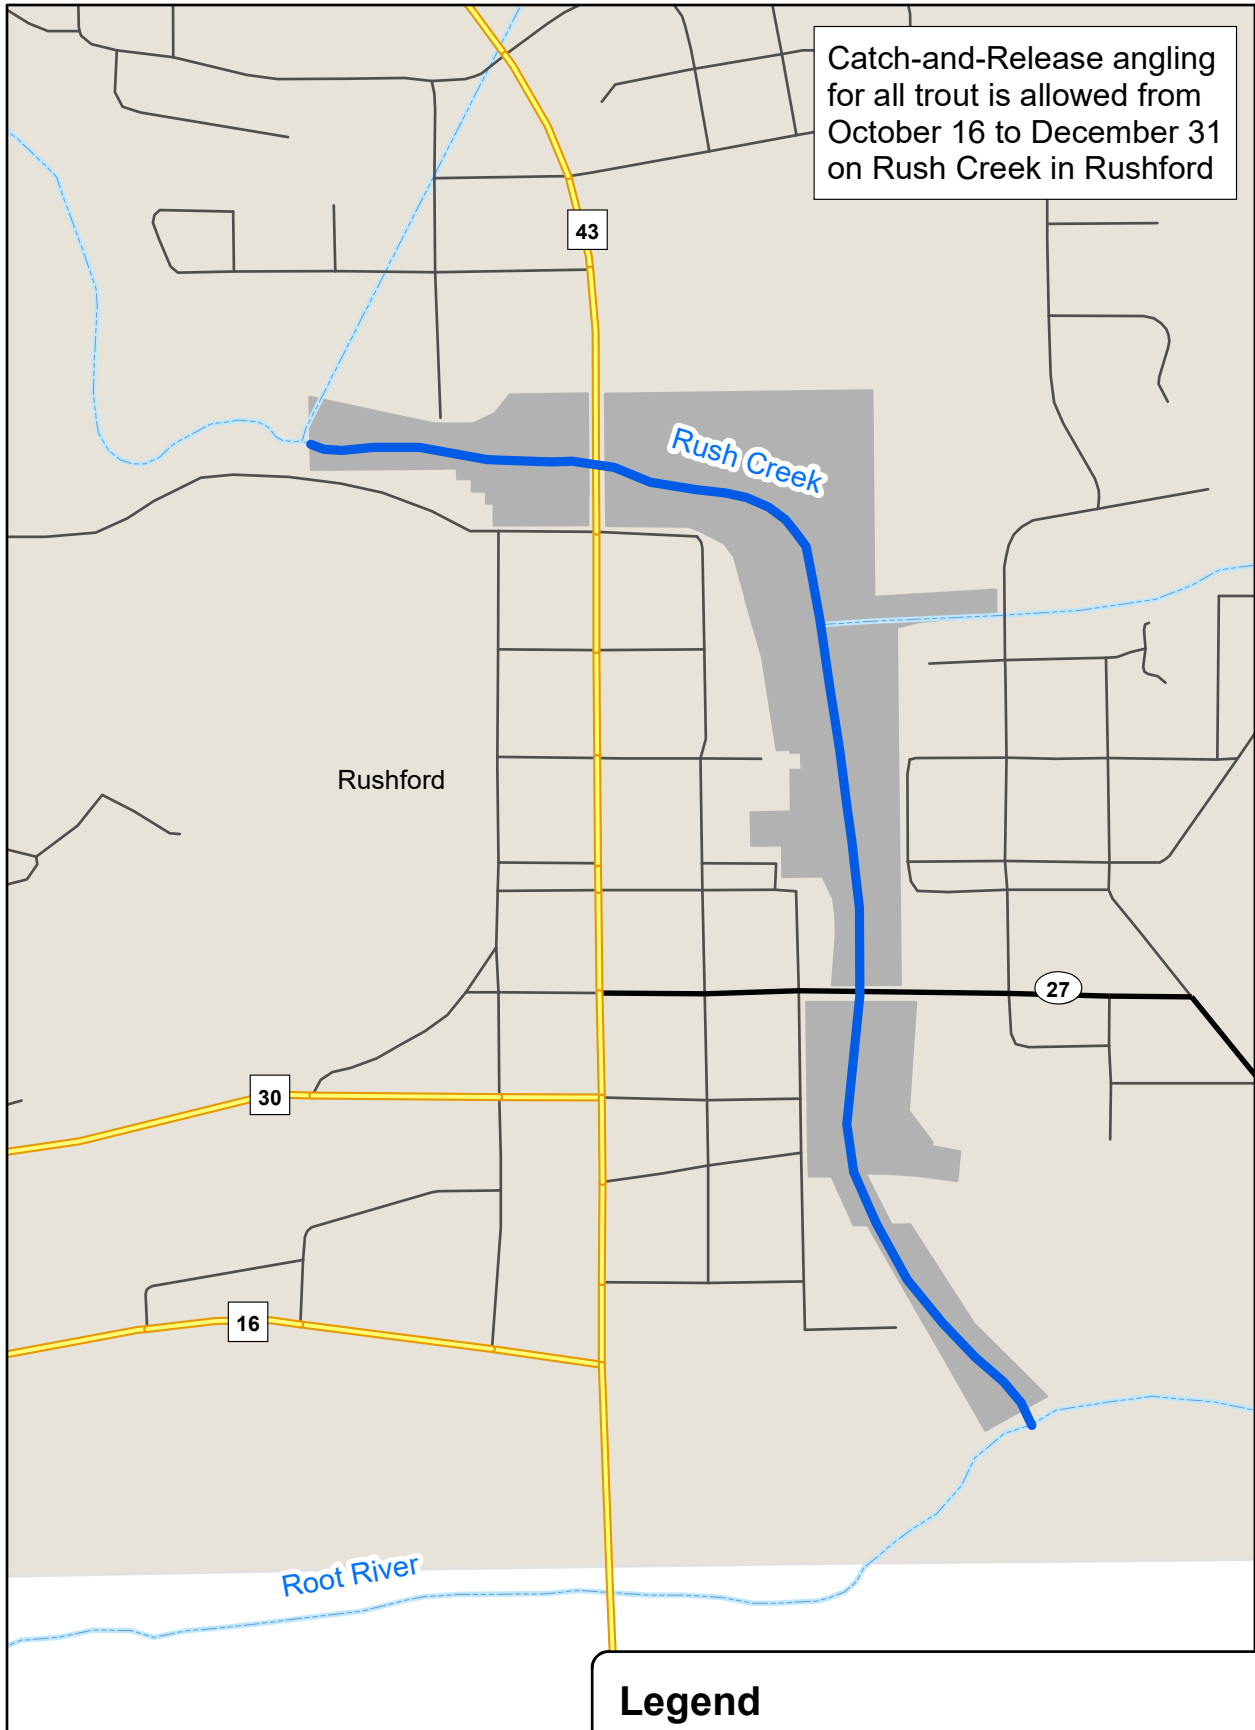

# Town & State Park Season Rush Creek: Rushford

Catch-and-Release angling for all trout is allowed from October 16 to December 31 on Rush Creek in Rushford

Created on 11/23/2022

0 0.045 0.09 0.18 0.27 0.36 Miles

## Legend

-  Town & State Park Catch-and-Release for All Trout
-  Public Fishing Access