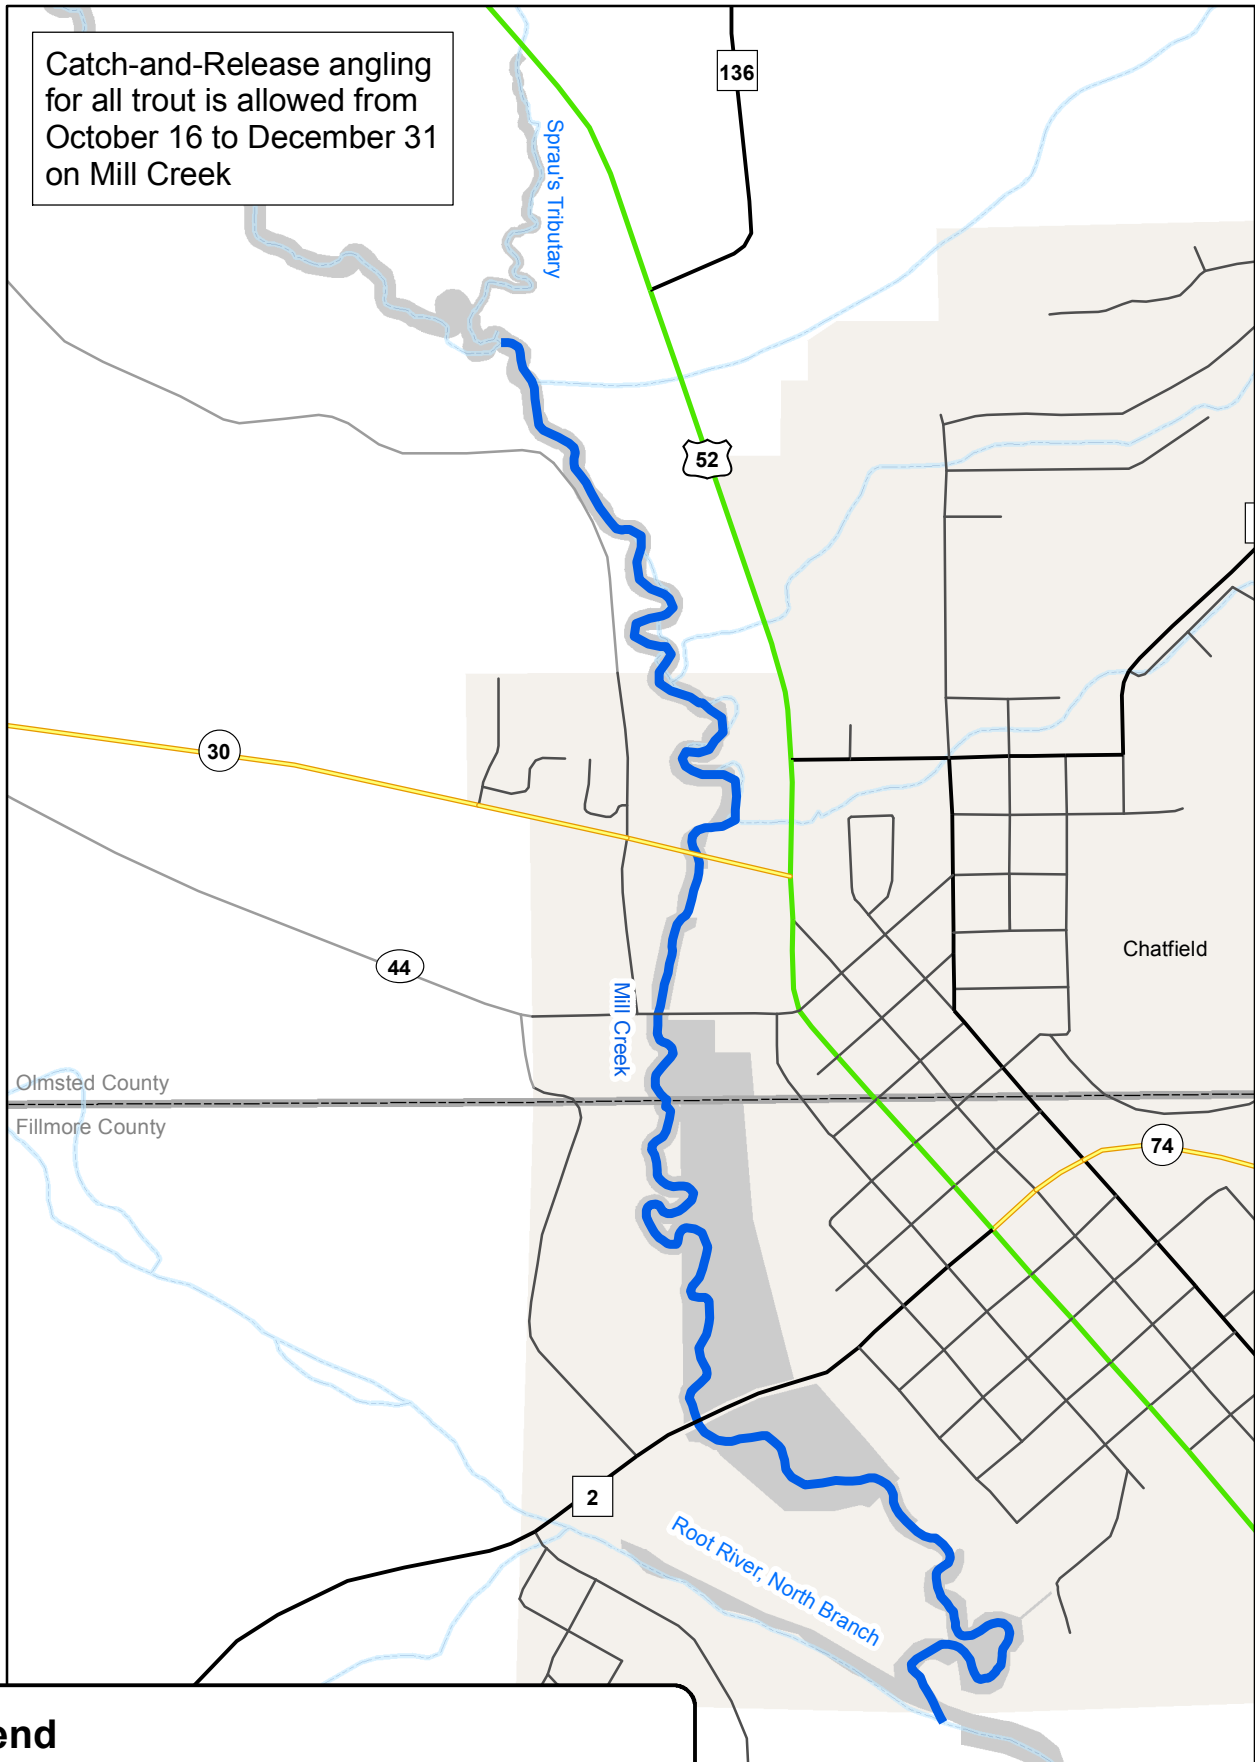

Town & State Park Season Mill Creek: Chatfield

Catch-and-Release angling for all trout is allowed from October 16 to December 31 on Mill Creek

Legend

-  Town & State Park Catch-and-Release for All Trout
-  Public Fishing Access