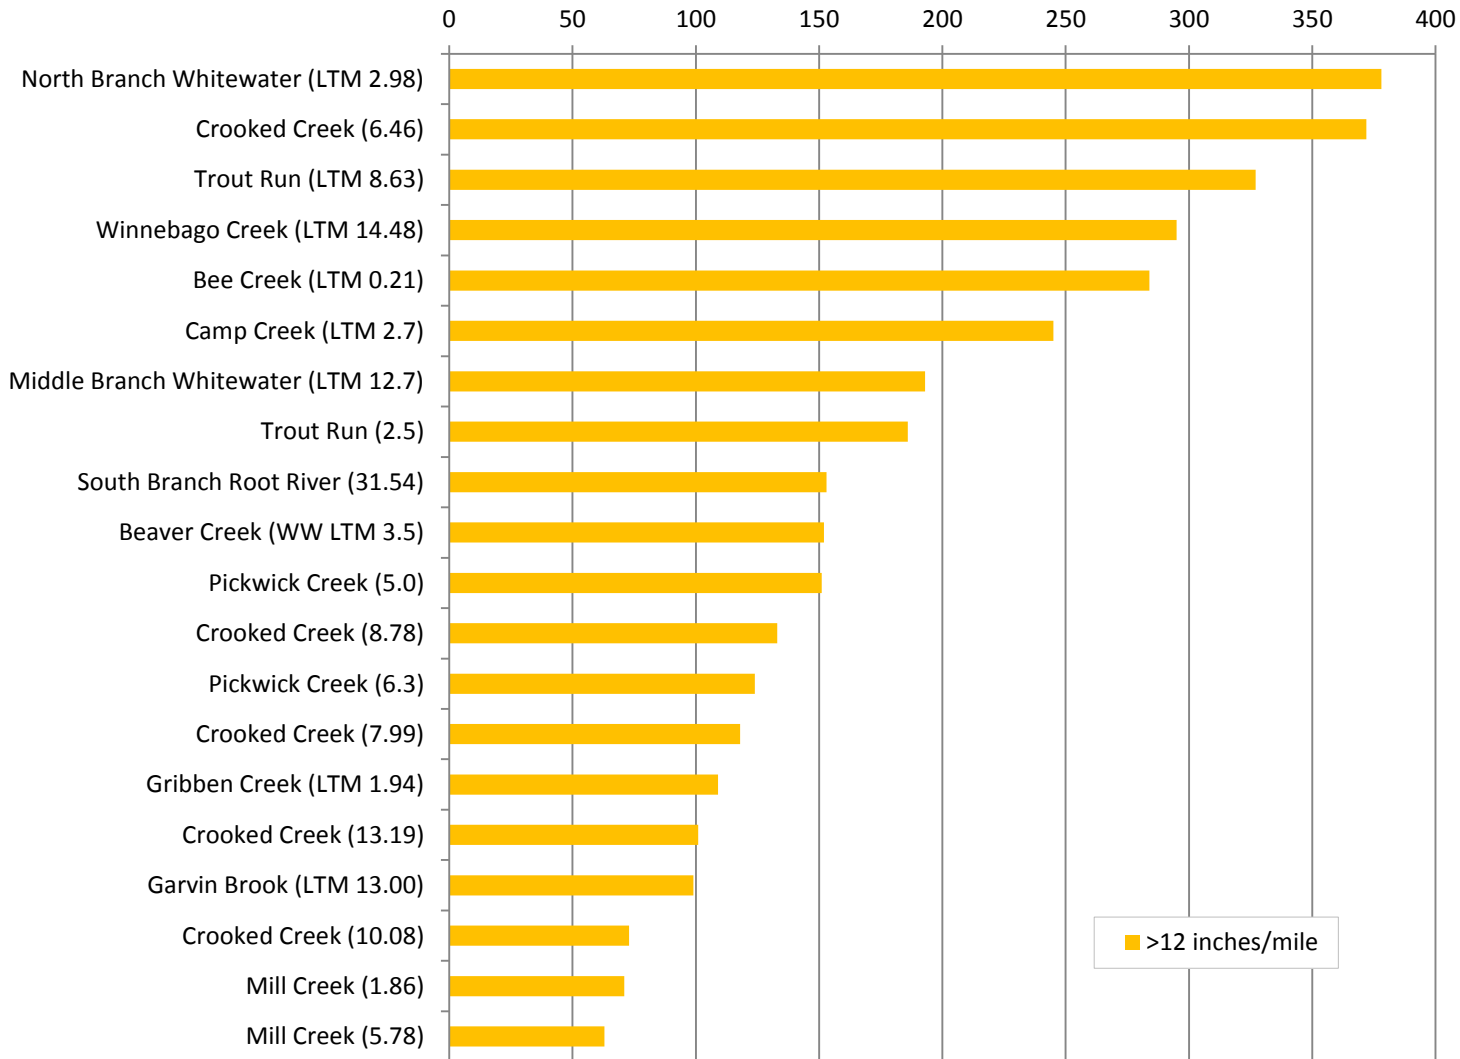

DNR LANESBORO FISHERIES OFFICE

2016 STREAM ASSESSMENTS – BROWN TROUT

DNR LANESBORO FISHERIES OFFICE

2016 STREAM ASSESSMENTS – BROWN TROUT

DNR LANESBORO FISHERIES OFFICE

2016 STREAM ASSESSMENTS – BROOK TROUT