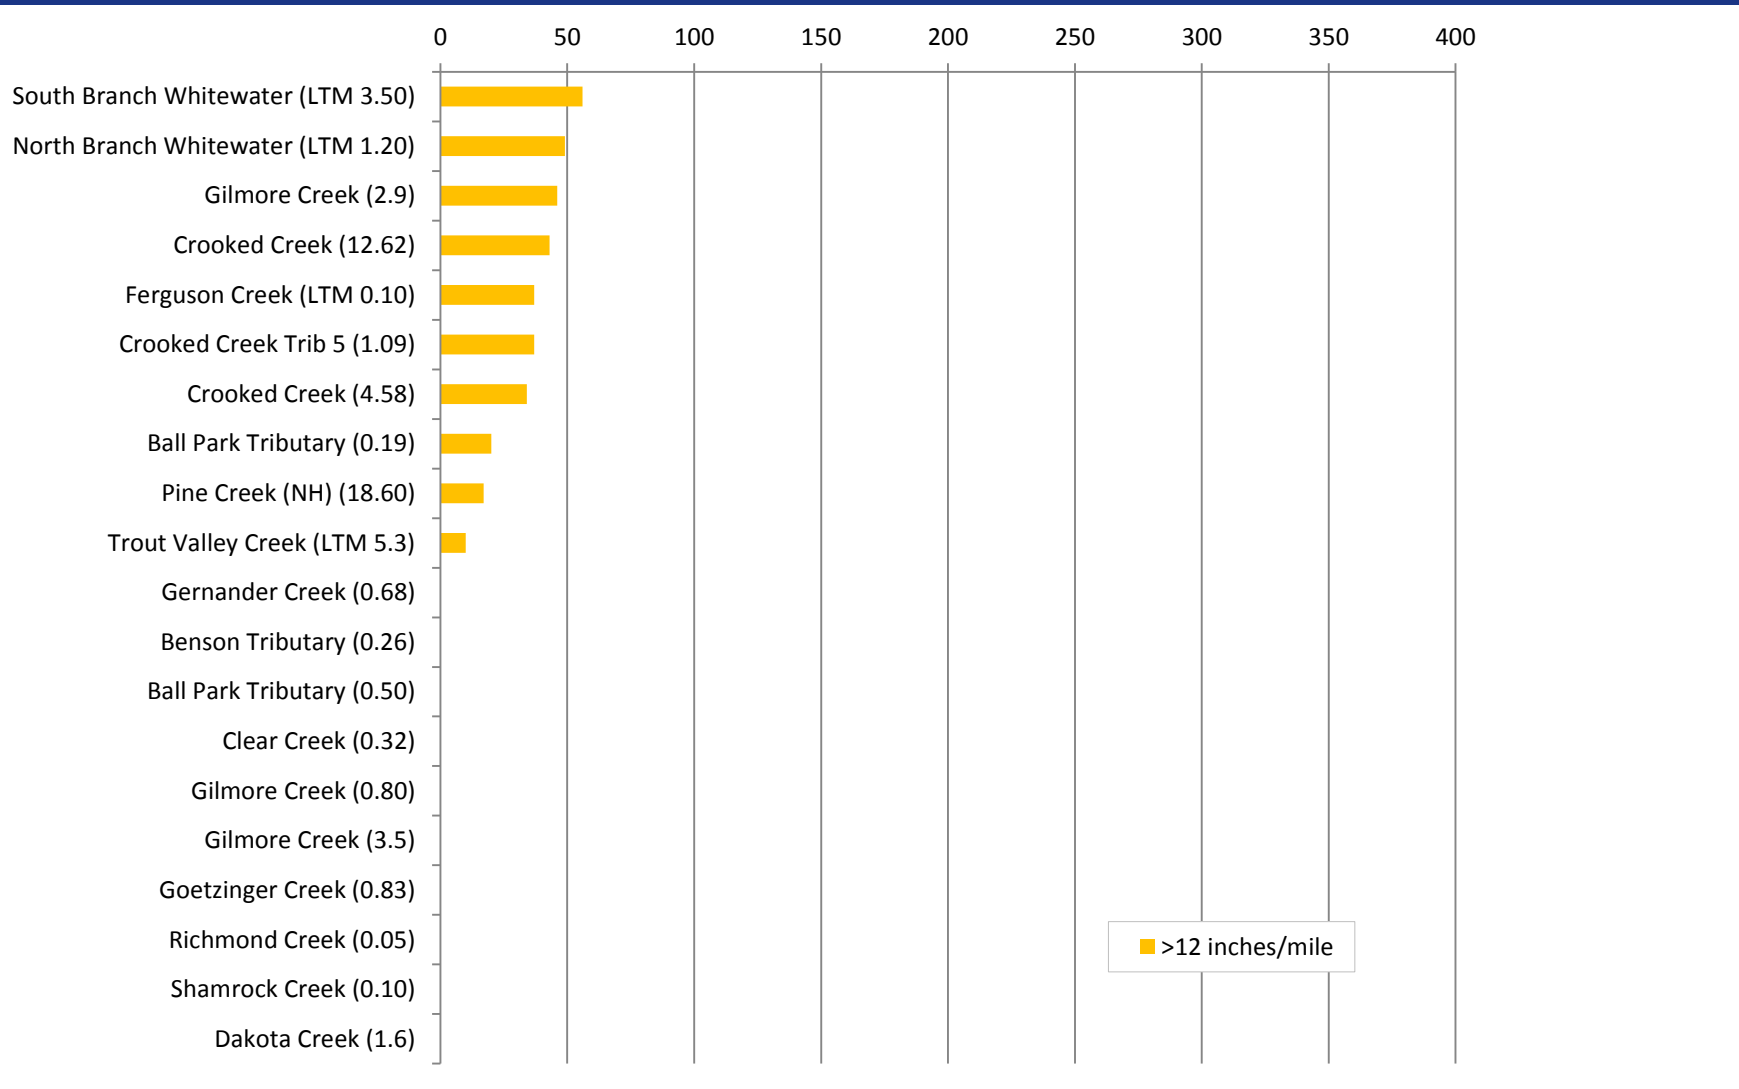

DNR LANESBORO FISHERIES OFFICE

2016 STREAM ASSESSMENTS – BROWN TROUT

DNR LANESBORO FISHERIES OFFICE

2016 STREAM ASSESSMENTS – BROWN TROUT

DNR LANESBORO FISHERIES OFFICE

2016 STREAM ASSESSMENTS – BROOK TROUT