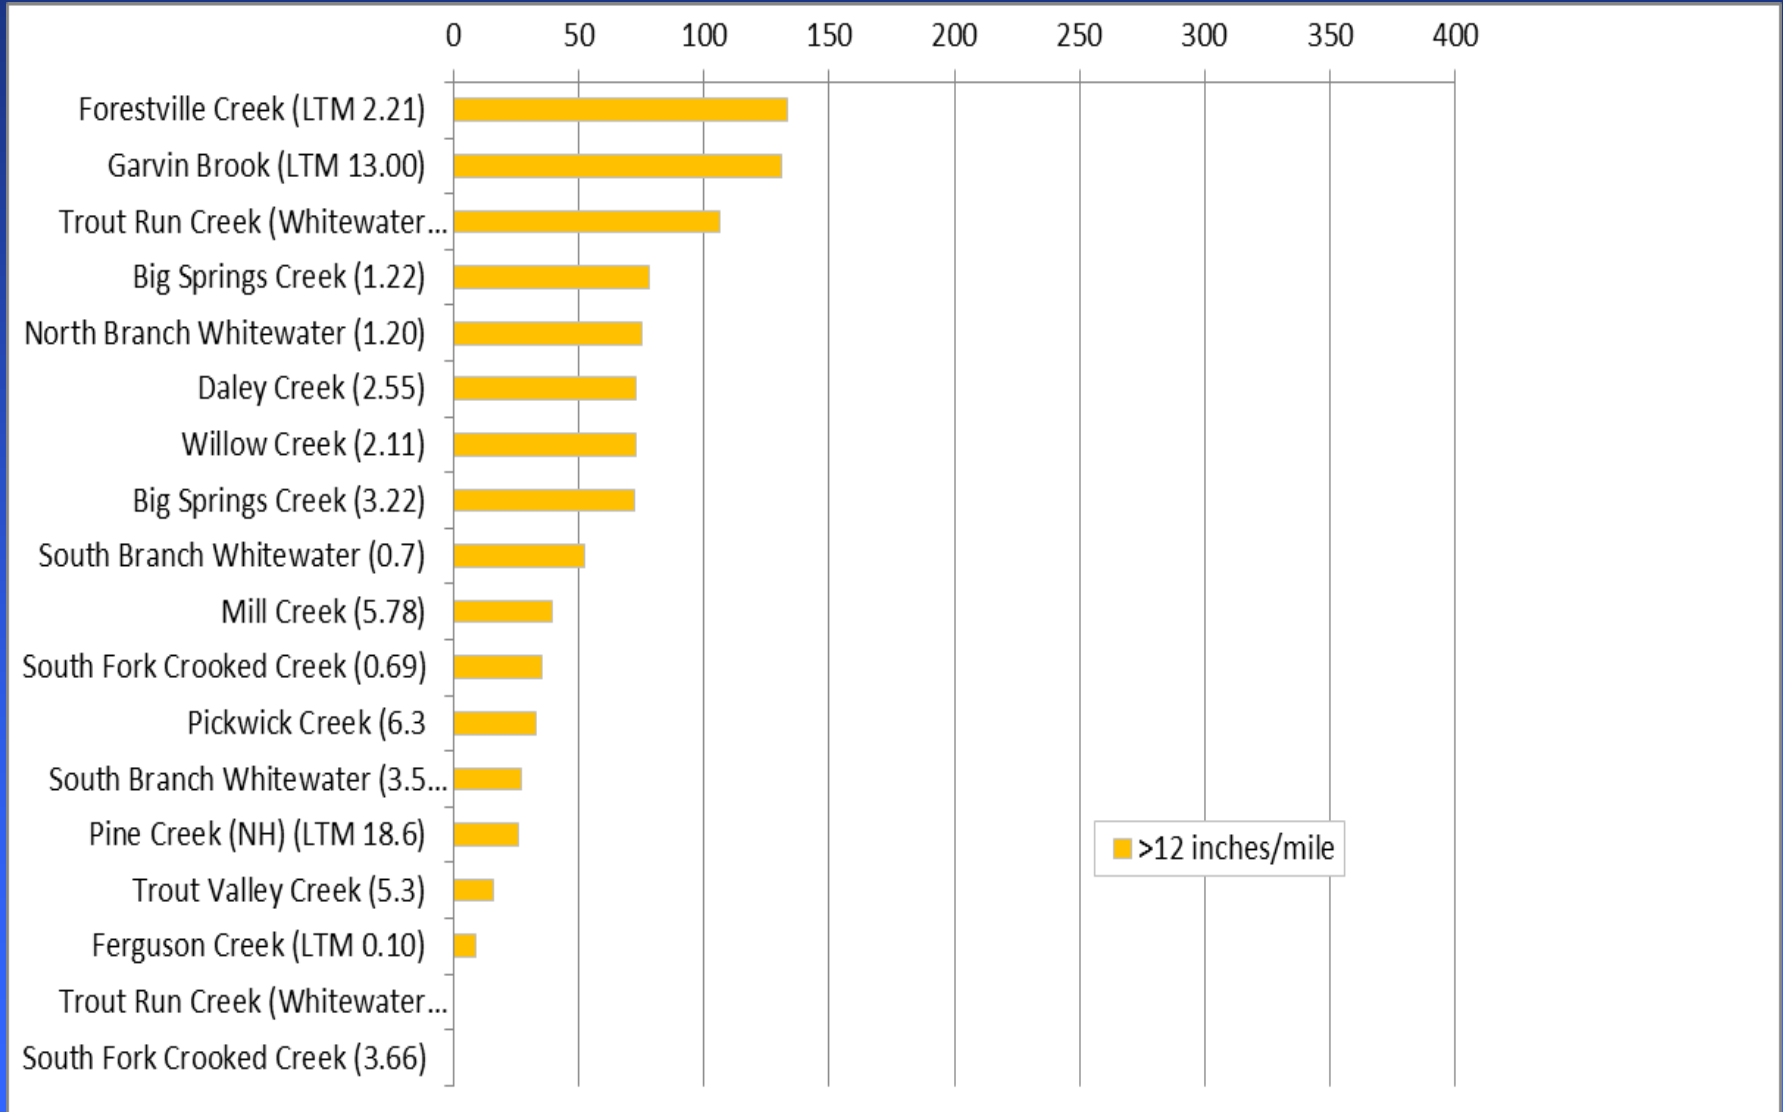

# DNR LANESBORO FISHERIES OFFICE

## 2015 STREAM ASSESSMENTS – BROWN TROUT