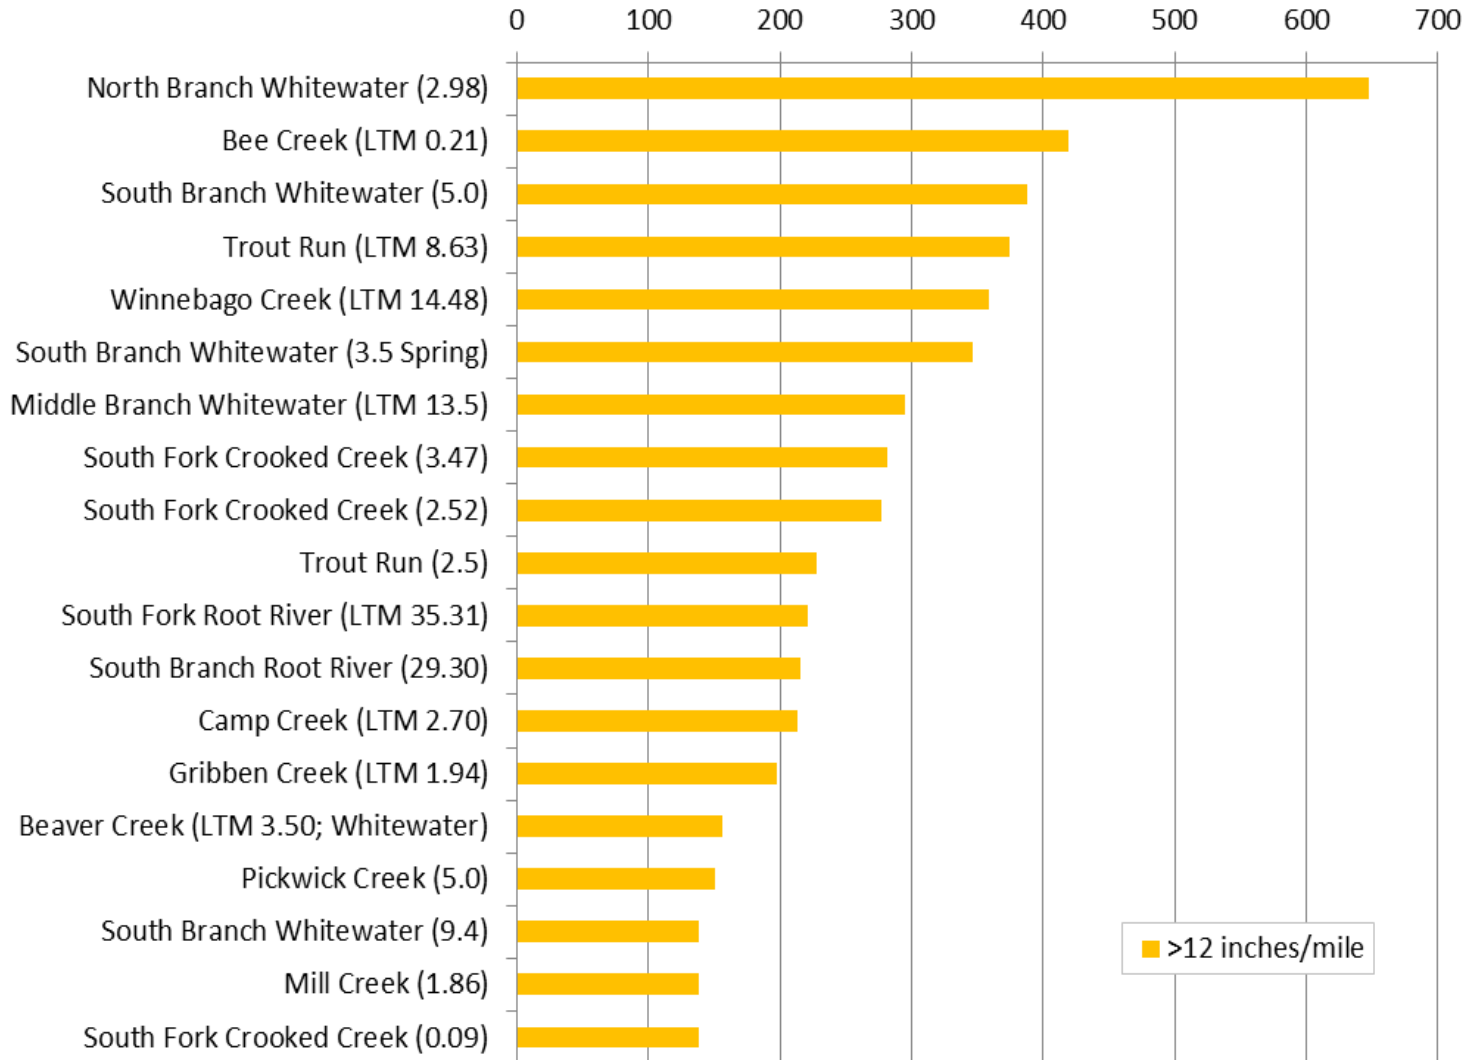

# DNR LANESBORO FISHERIES OFFICE

## 2015 STREAM ASSESSMENTS – BROWN TROUT