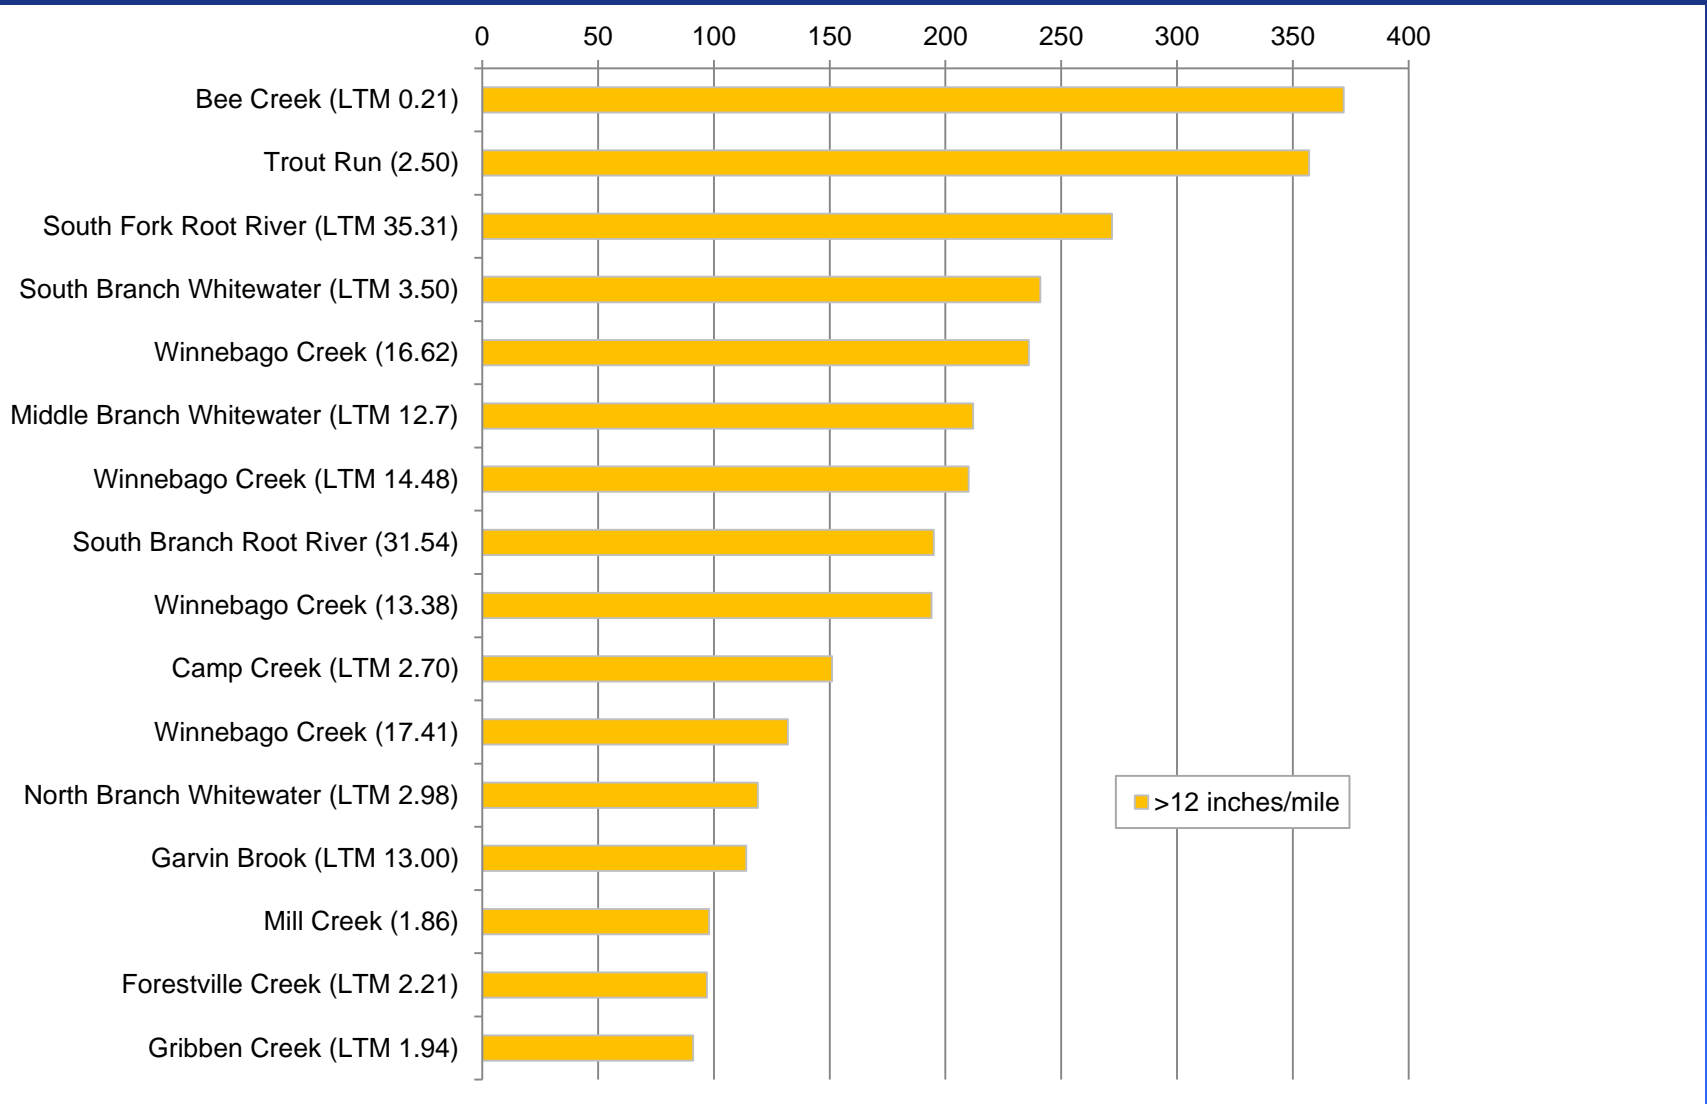

LANESBORO FISHERIES STREAM ASSESSMENTS 2013 – BROWN TROUT

LANESBORO FISHERIES STREAM ASSESSMENTS 2013 – BROWN TROUT