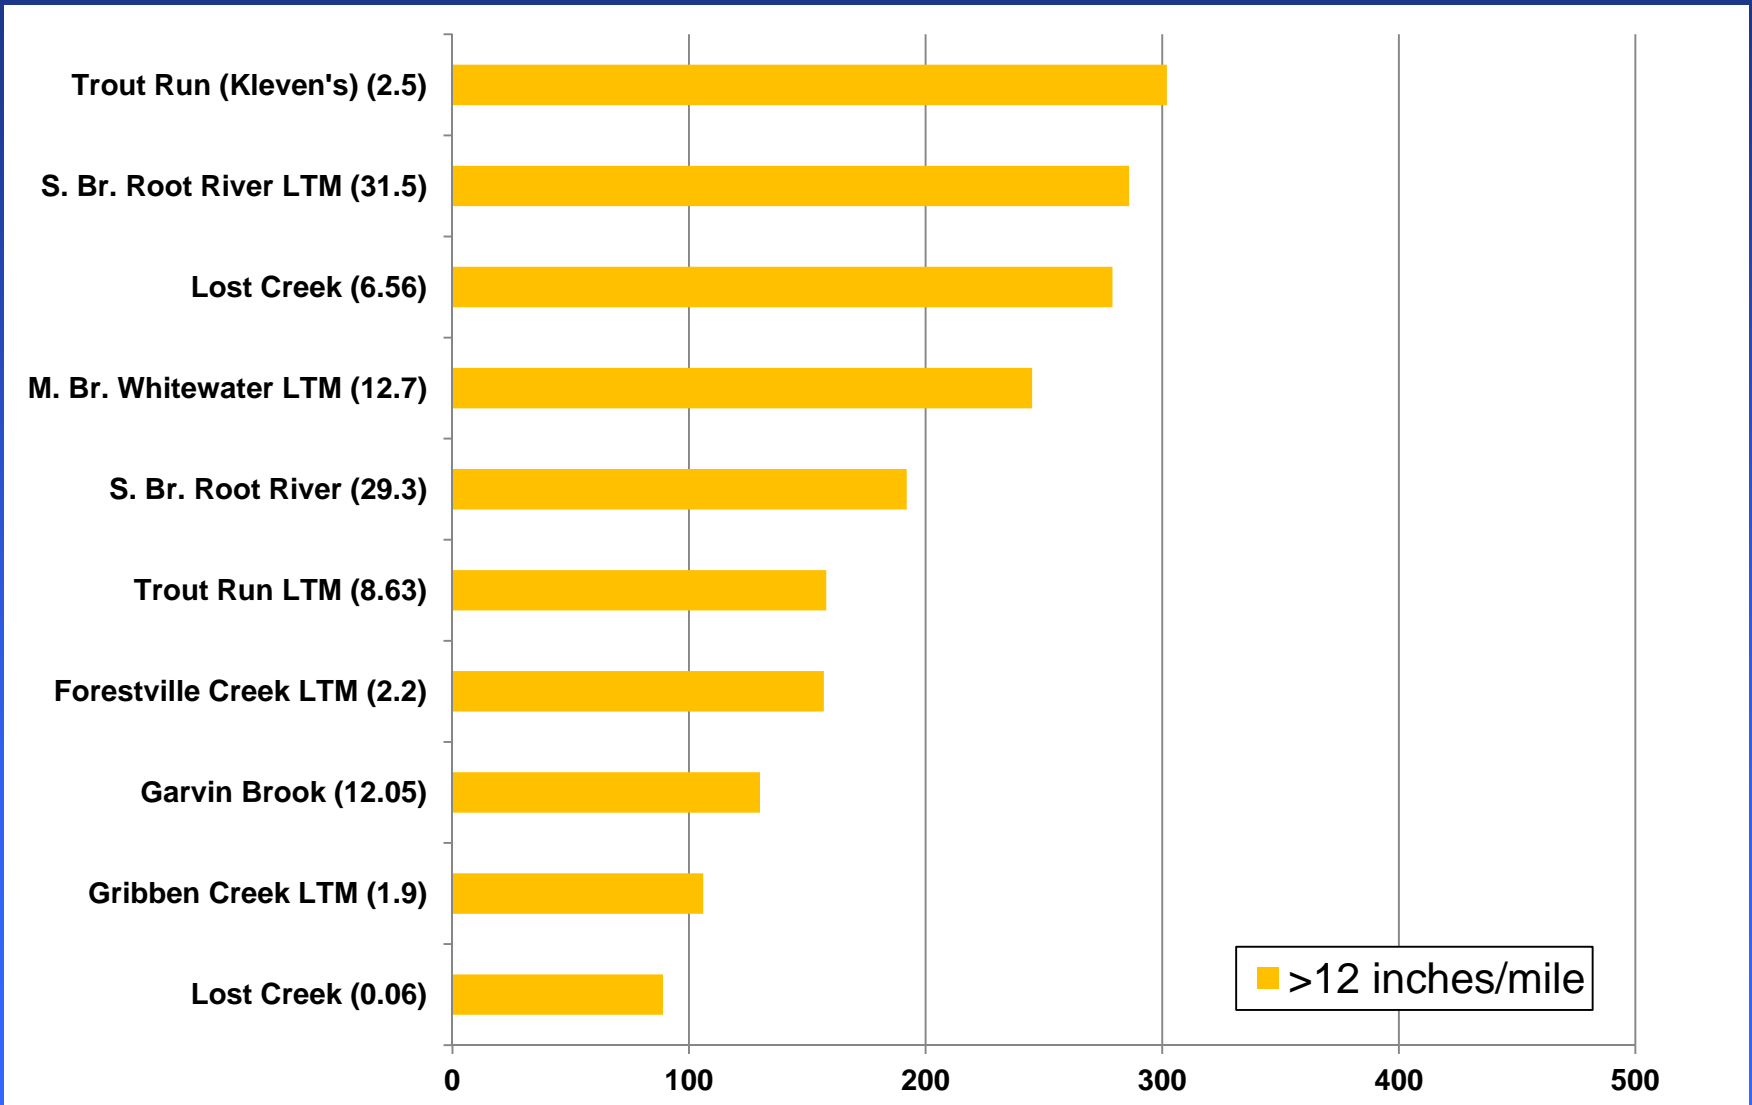

2011 SPRING STREAM ASSESSMENTS – BROWN TROUT

2011 SPRING STREAM ASSESSMENTS – BROWN TROUT

2011 FALL STREAM ASSESSMENTS – BROWN TROUT

2011 FALL STREAM ASSESSMENTS – BROWN TROUT

2011 SPRING STREAM ASSESSMENTS – BROOK TROUT

2011 FALL STREAM ASSESSMENTS – BROOK TROUT