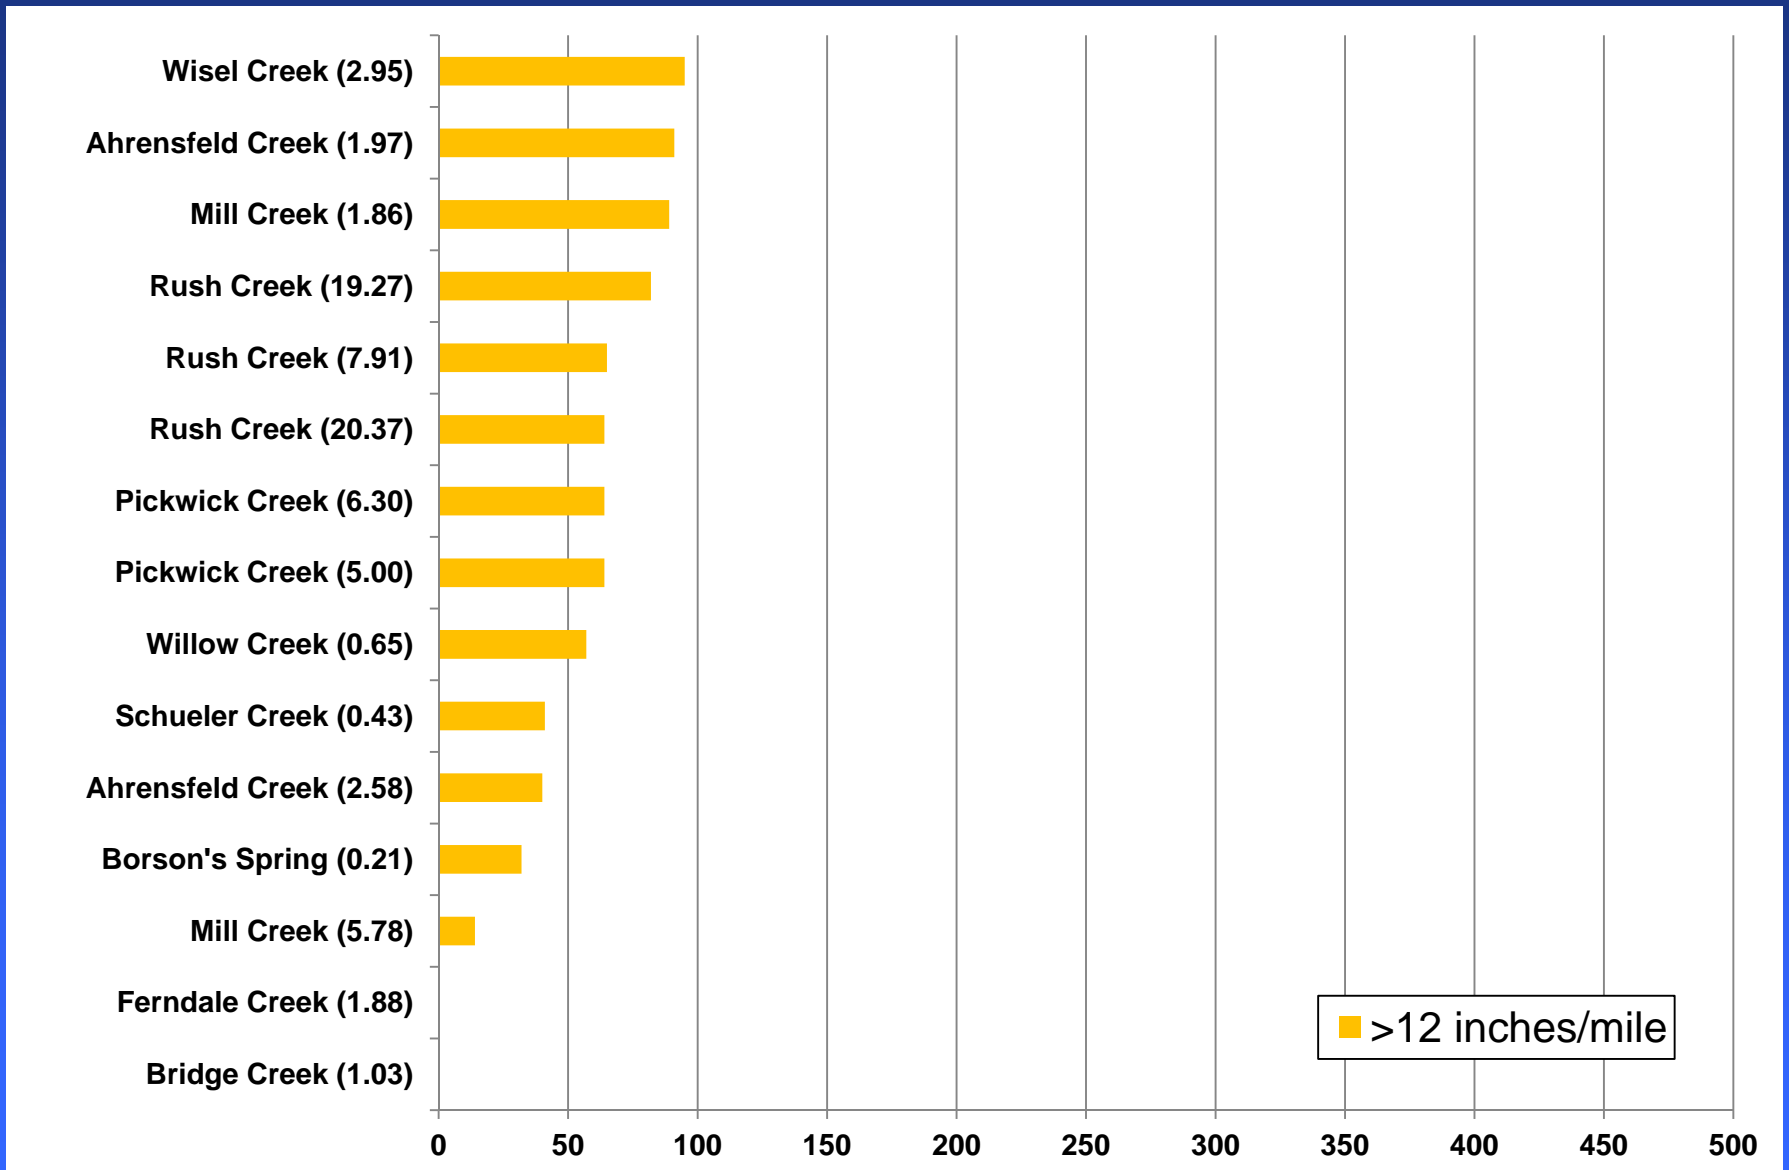

2011 SPRING STREAM ASSESSMENTS – BROWN TROUT

2011 SPRING STREAM ASSESSMENTS – BROWN TROUT

2011 FALL STREAM ASSESSMENTS – BROWN TROUT

2011 FALL STREAM ASSESSMENTS – BROWN TROUT

2011 SPRING STREAM ASSESSMENTS – BROOK TROUT

2011 FALL STREAM ASSESSMENTS – BROOK TROUT