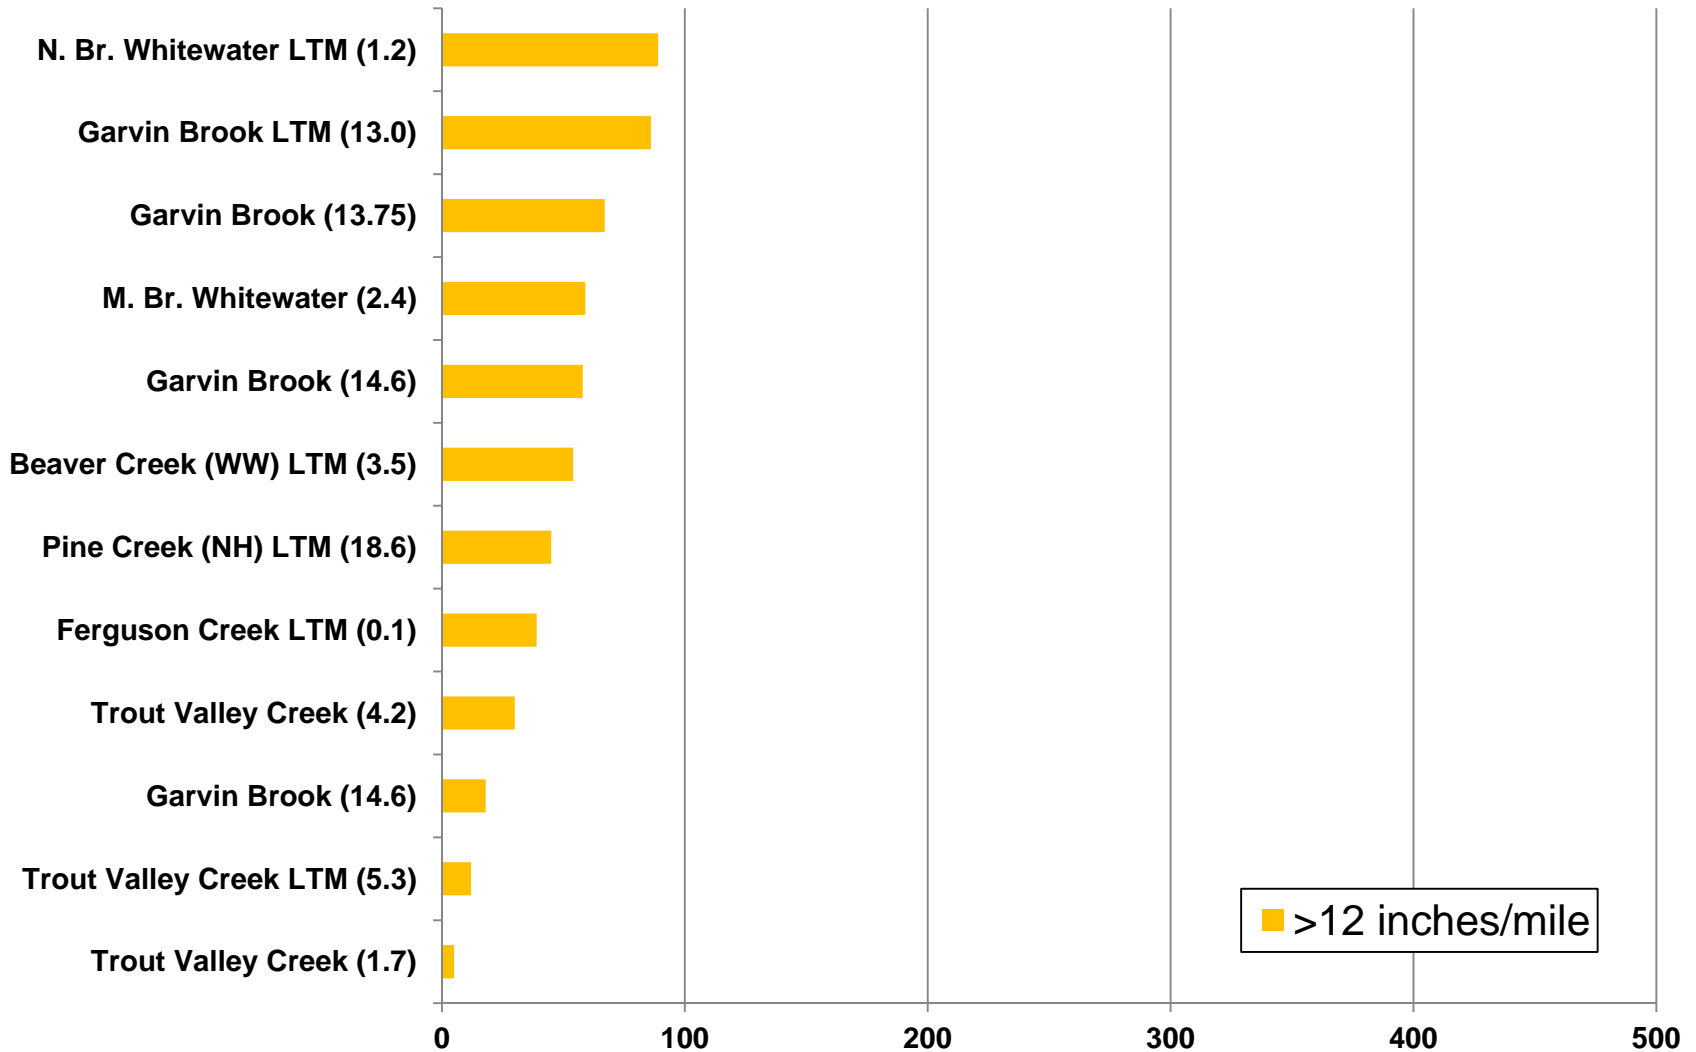

2011 SPRING STREAM ASSESSMENTS – BROWN TROUT

2011 SPRING STREAM ASSESSMENTS – BROWN TROUT

2011 FALL STREAM ASSESSMENTS – BROWN TROUT

2011 FALL STREAM ASSESSMENTS – BROWN TROUT

2011 SPRING STREAM ASSESSMENTS – BROOK TROUT

2011 FALL STREAM ASSESSMENTS – BROOK TROUT