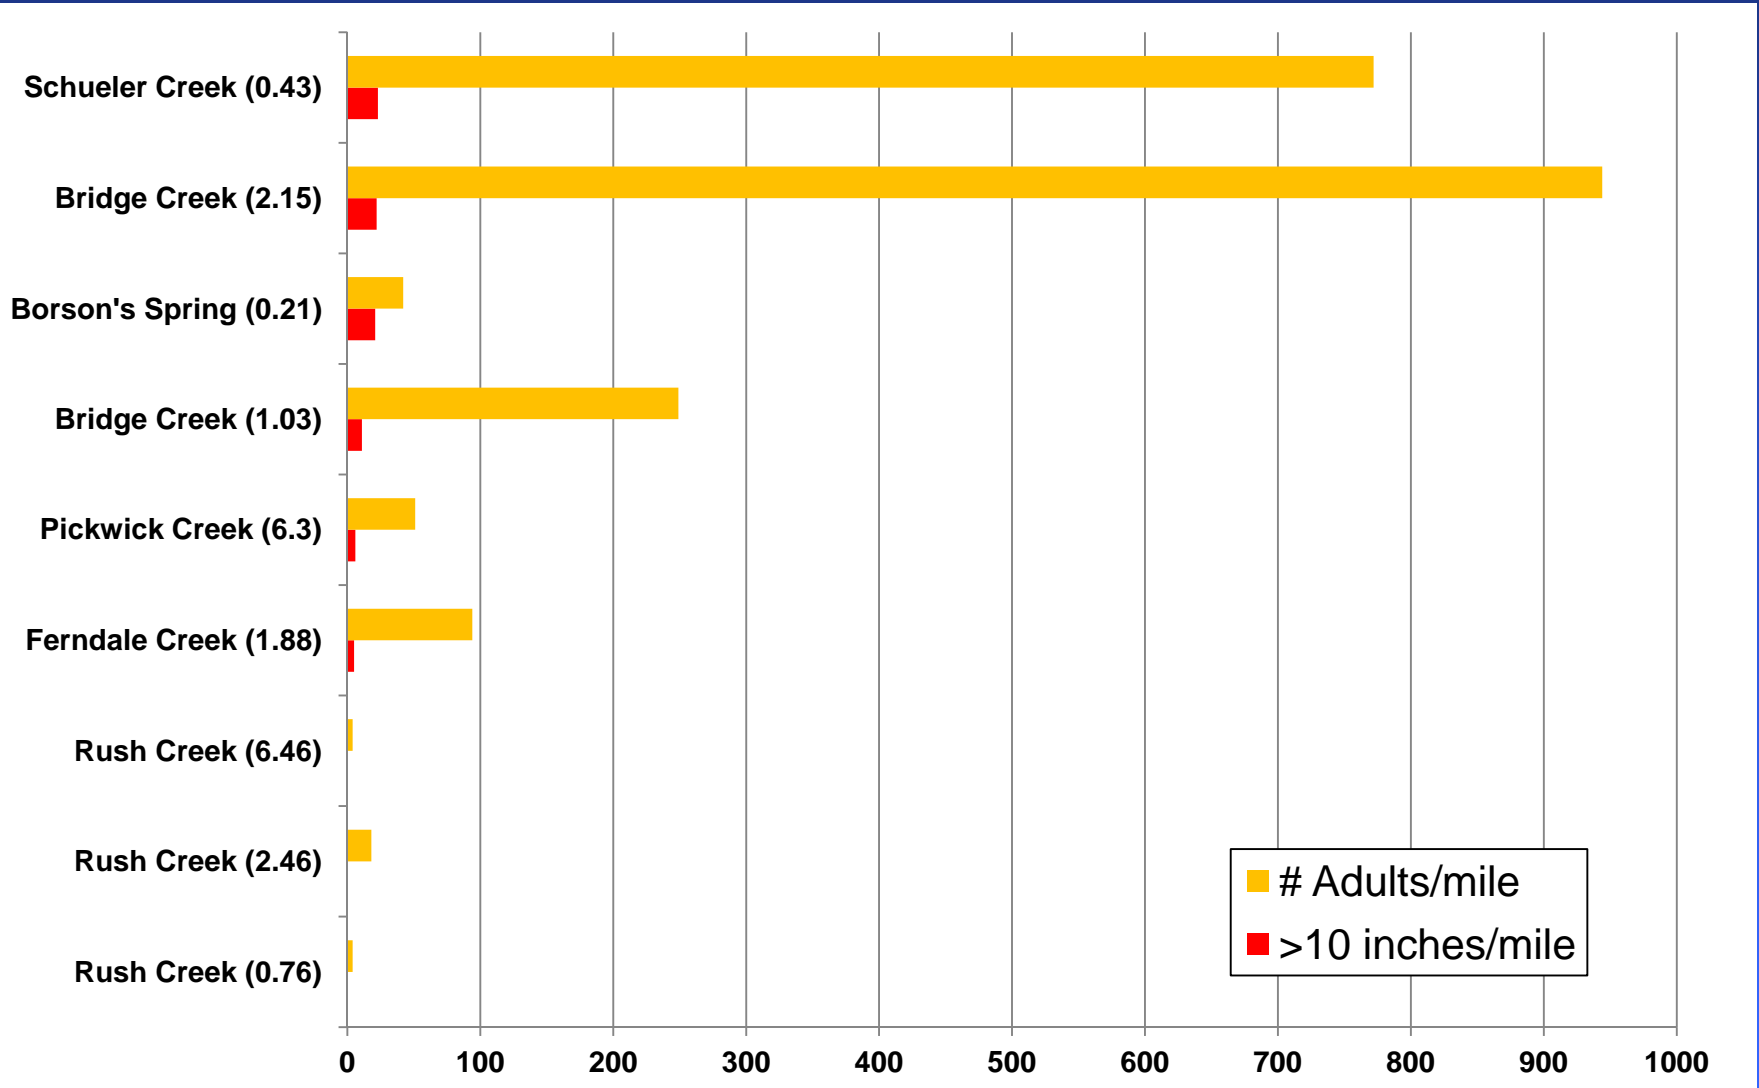

2011 SPRING STREAM ASSESSMENTS – BROWN TROUT

2011 SPRING STREAM ASSESSMENTS – BROWN TROUT

2011 FALL STREAM ASSESSMENTS – BROWN TROUT

2011 FALL STREAM ASSESSMENTS – BROWN TROUT

2011 SPRING STREAM ASSESSMENTS – BROOK TROUT

2011 FALL STREAM ASSESSMENTS – BROOK TROUT