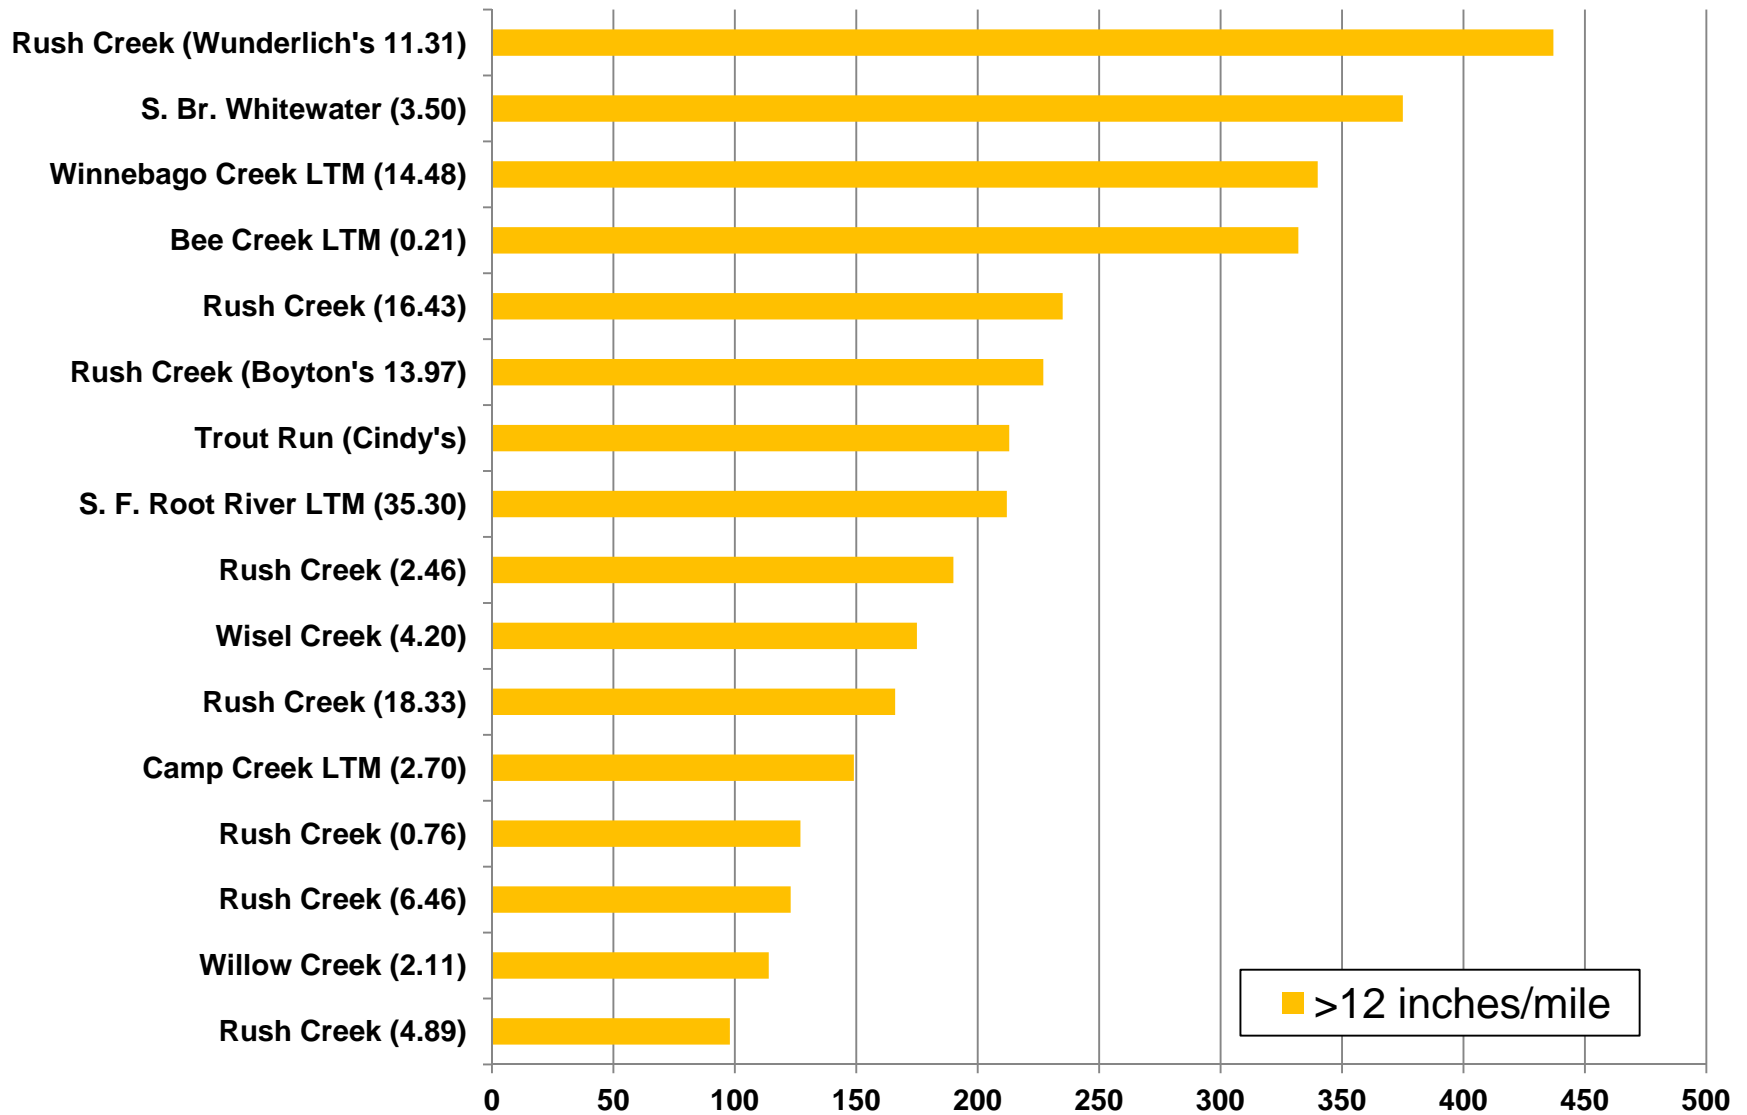

2011 SPRING STREAM ASSESSMENTS – BROWN TROUT

2011 SPRING STREAM ASSESSMENTS – BROWN TROUT

2011 FALL STREAM ASSESSMENTS – BROWN TROUT

2011 FALL STREAM ASSESSMENTS – BROWN TROUT

2011 SPRING STREAM ASSESSMENTS – BROOK TROUT

2011 FALL STREAM ASSESSMENTS – BROOK TROUT