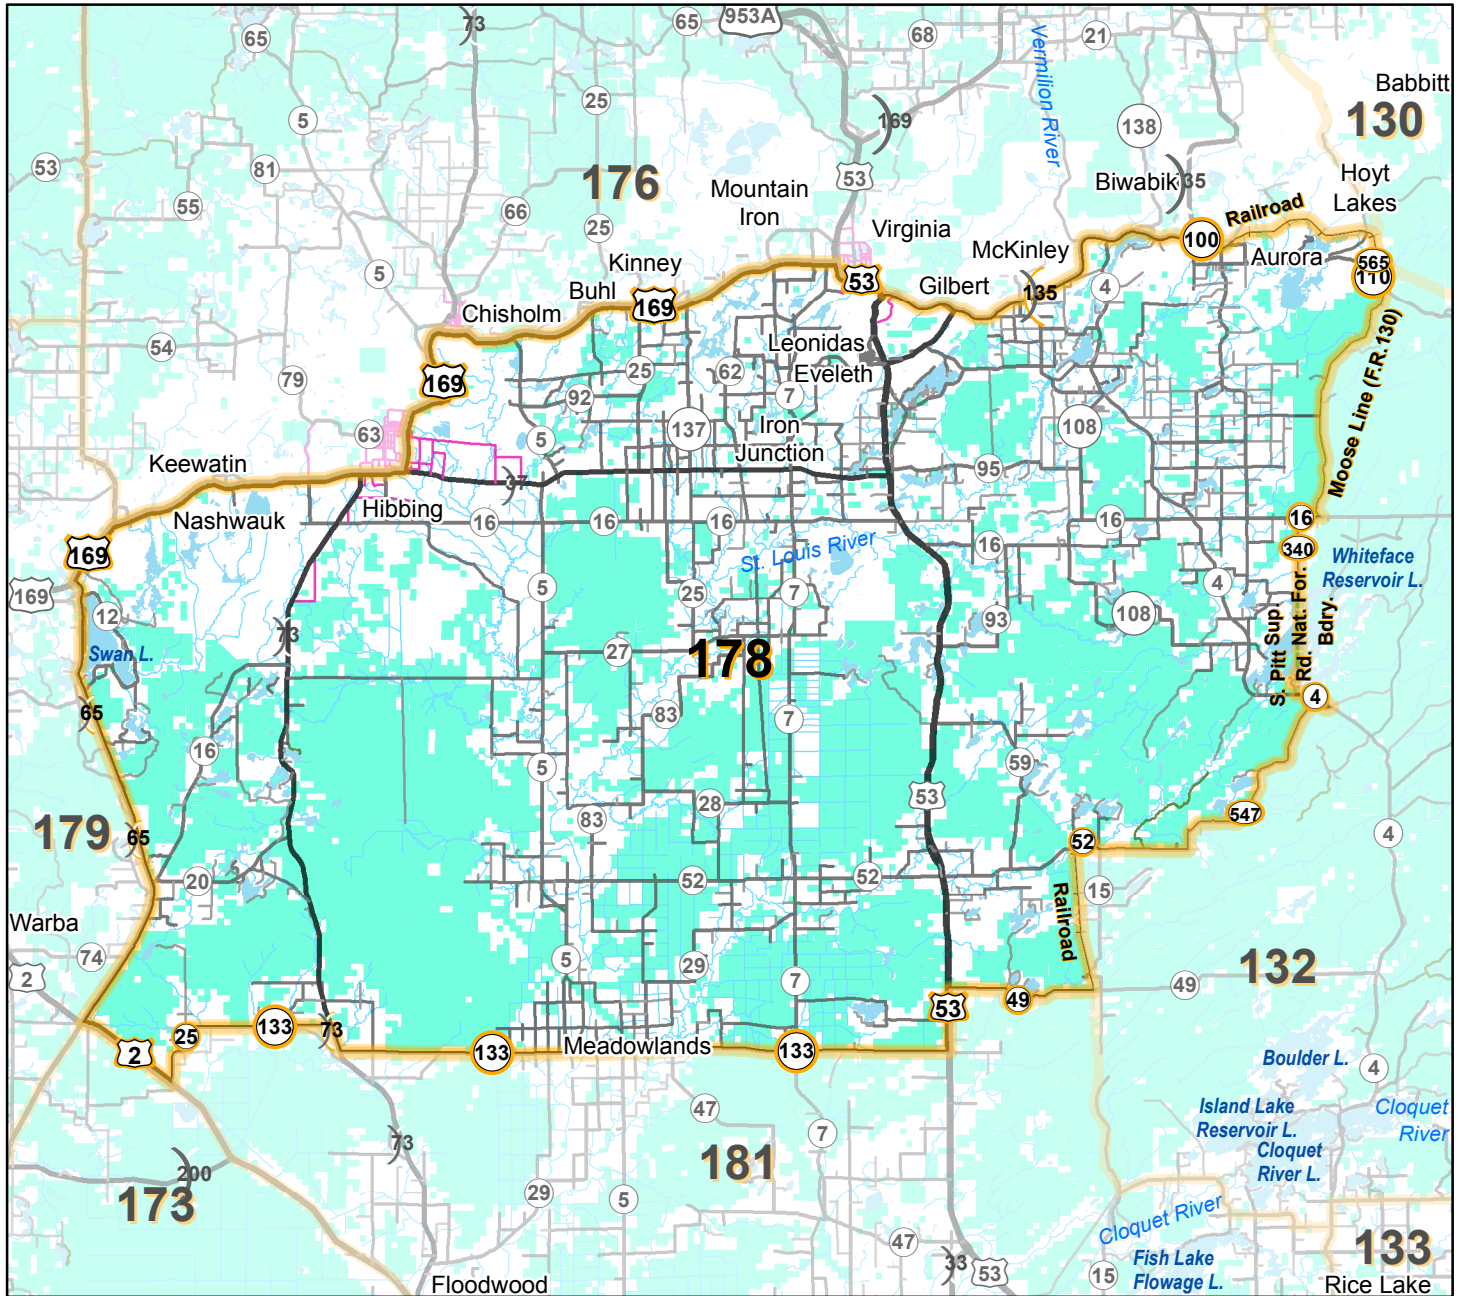

Deer Permit Area 178

Legend

-  Deer Permit Area 178
-  Adjacent Deer Permit Area
-  Moose Range
-  Lands Open to Public Use (US, State, County, Forest Legacy)

mndnr.gov/deer
Date: 2/16/2017

The State of Minnesota and the Minnesota Department of Natural Resources makes no representations or warranties expressed or implied, with respect to the use of maps or geographic data provided here with regardless of its format or the means of its transmission. There is no guarantee or representation to the user as to the accuracy, currency, suitability, or reliability of this data for any purpose. The user accepts the data as is. The State of Minnesota assumes no responsibility for loss or damage incurred as a result of any user reliance on this data. All maps and other material provided herein are protected by copyright.