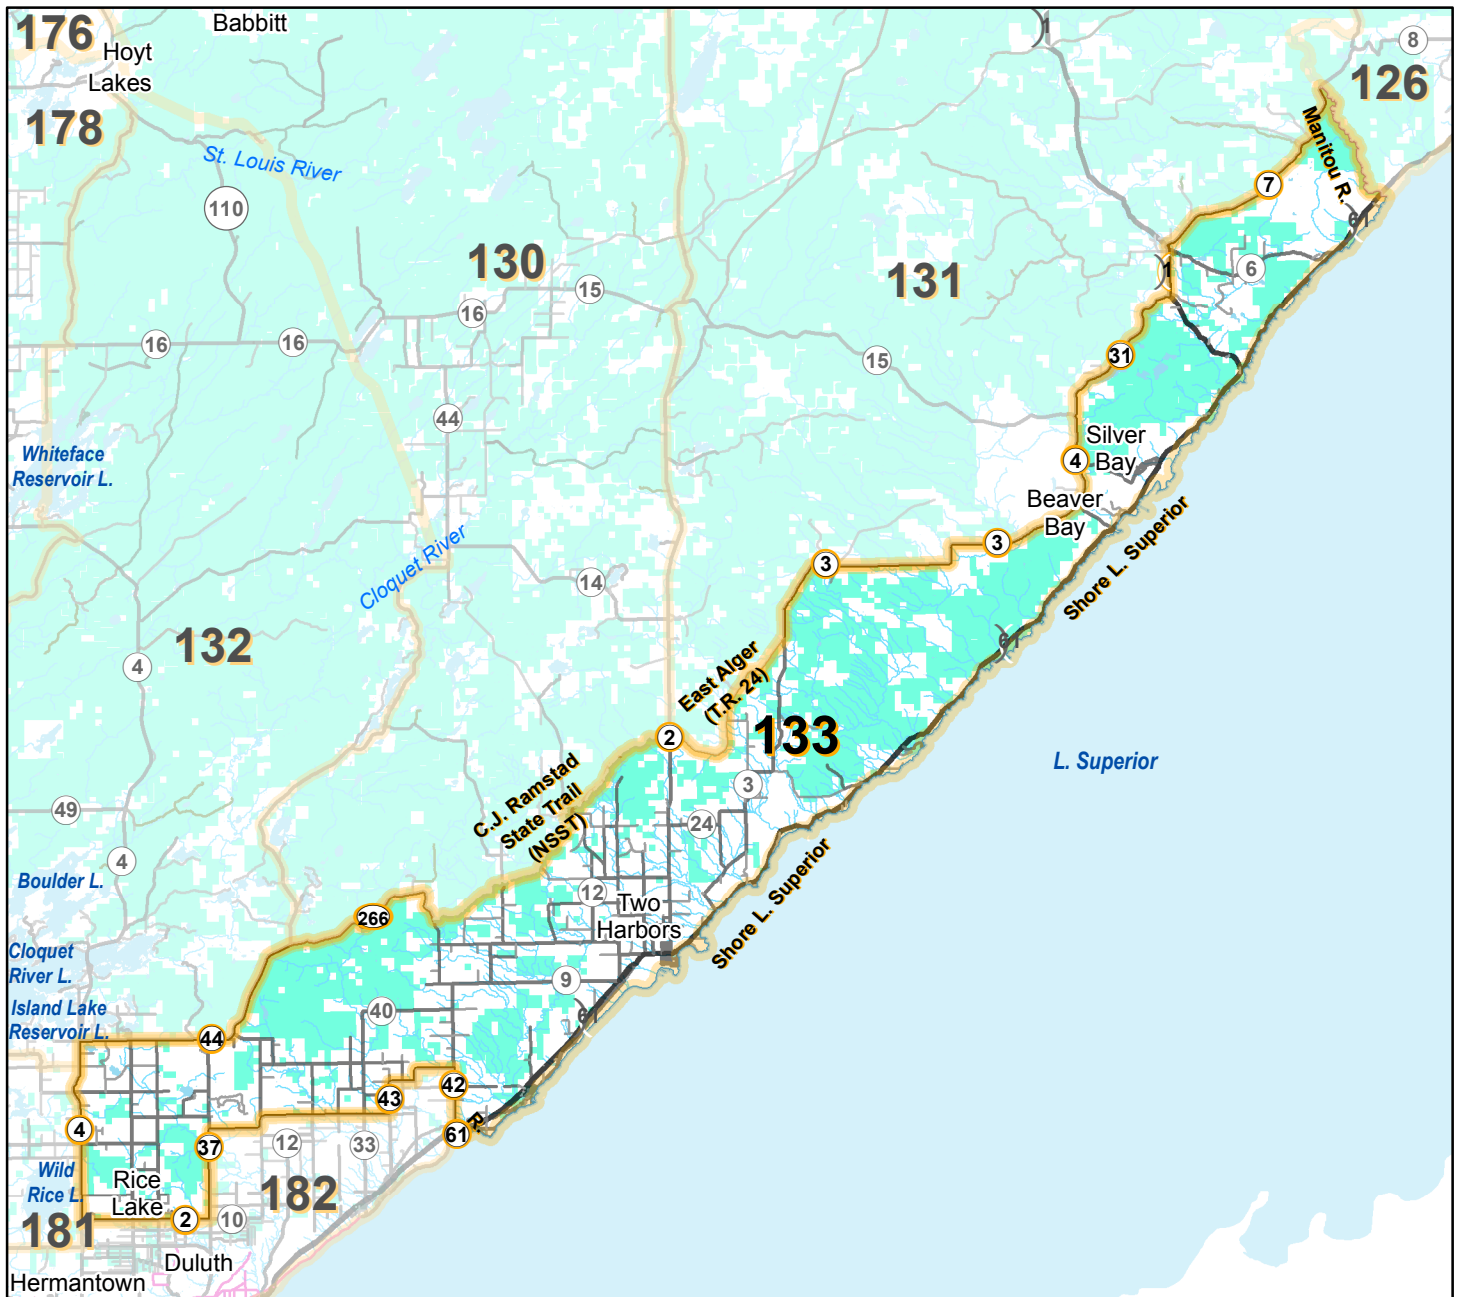

# Deer Permit Area 133

## Legend

-  Deer Permit Area 133
-  Adjacent Deer Permit Area
-  Moose Range
-  Lands Open to Public Use (US, State, County, Forest Legacy)

The State of Minnesota and the Minnesota Department of Natural Resources makes no representations or warranties expressed or implied, with respect to the use of maps or geographic data provided here with regardless of its format or the means of its transmission. There is no guarantee or representation to the user as to the accuracy, currency, suitability, or reliability of this data for any purpose. The user accepts the data as is. The State of Minnesota assumes no responsibility for loss or damage incurred as a result of any user reliance on this data. All maps and other material provided herein are protected by copyright.