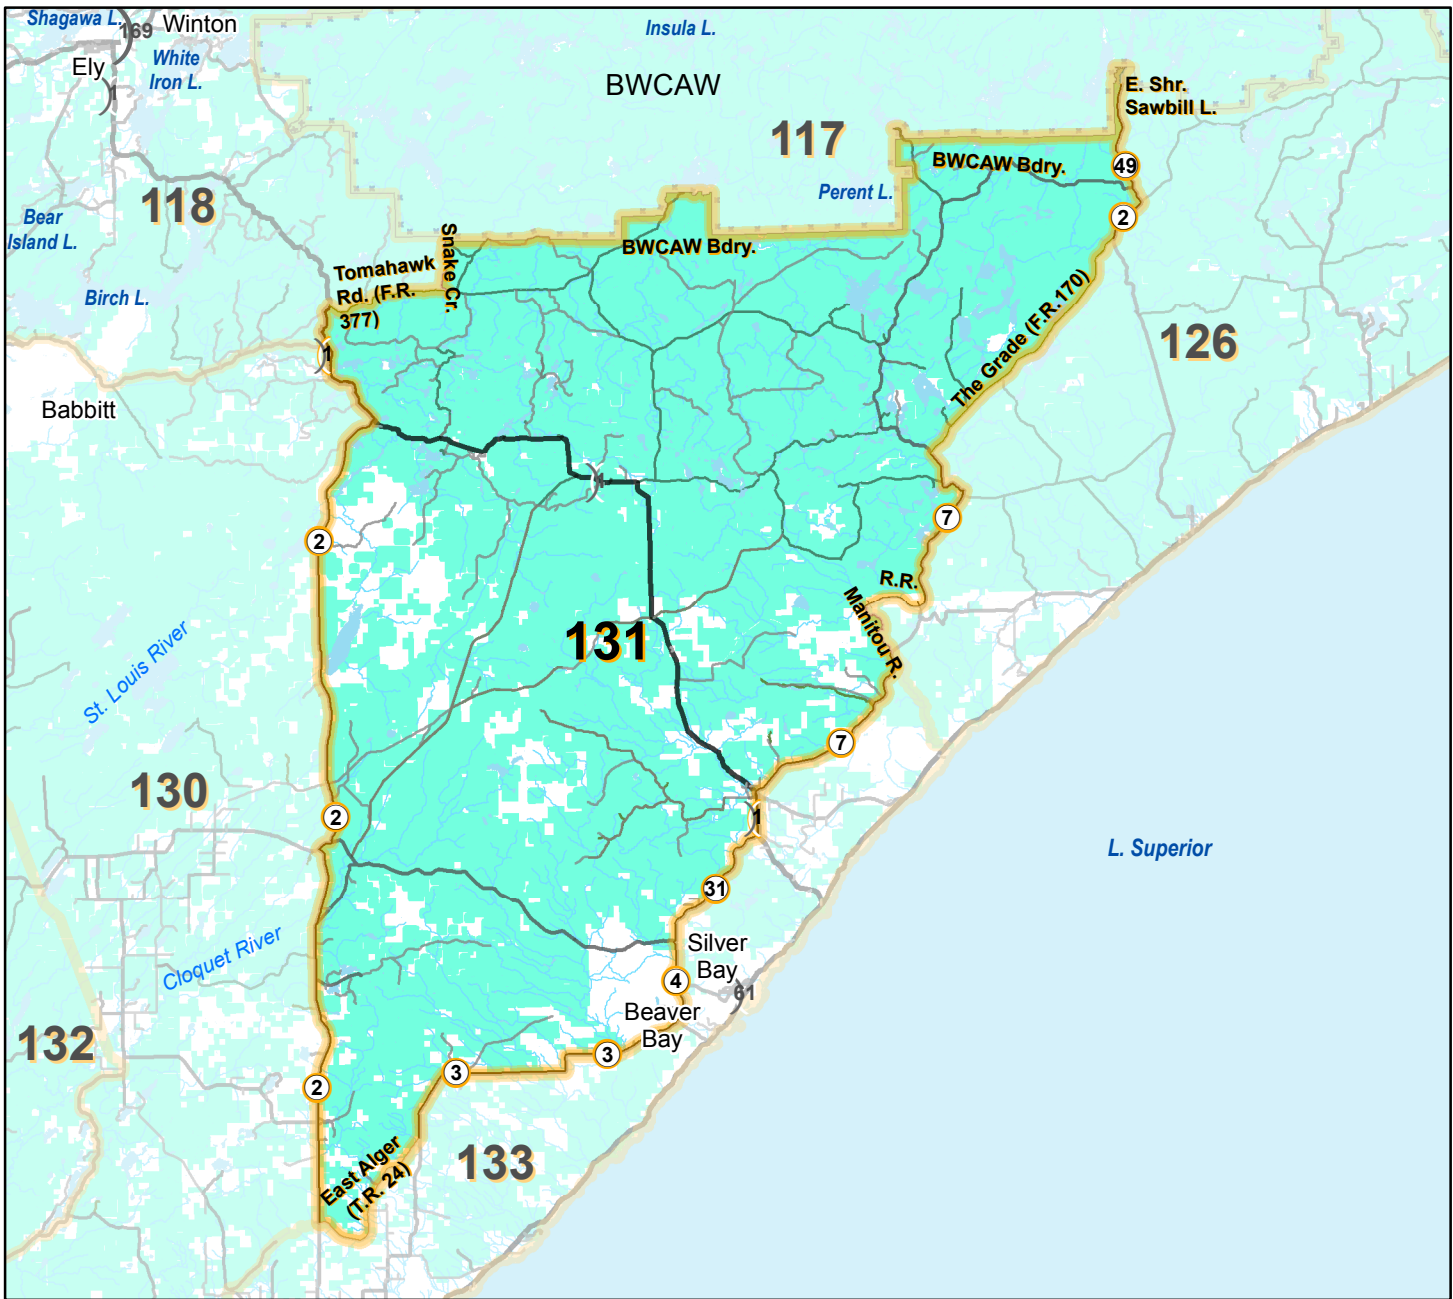

Deer Permit Area 131

Legend

-  Deer Permit Area 131
-  Adjacent Deer Permit Area
-  Moose Range
-  Lands Open to Public Use (US, State, County, Forest Legacy)

The State of Minnesota and the Minnesota Department of Natural Resources makes no representations or warranties expressed or implied, with respect to the use of maps or geographic data provided here with regardless of its format or the means of its transmission. There is no guarantee or representation to the user as to the accuracy, currency, suitability, or reliability of this data for any purpose. The user accepts the data as is. The State of Minnesota assumes no responsibility for loss or damage incurred as a result of any user reliance on this data. All maps and other material provided herein are protected by copyright.

mndnr.gov/deer
Date: 2/16/2017