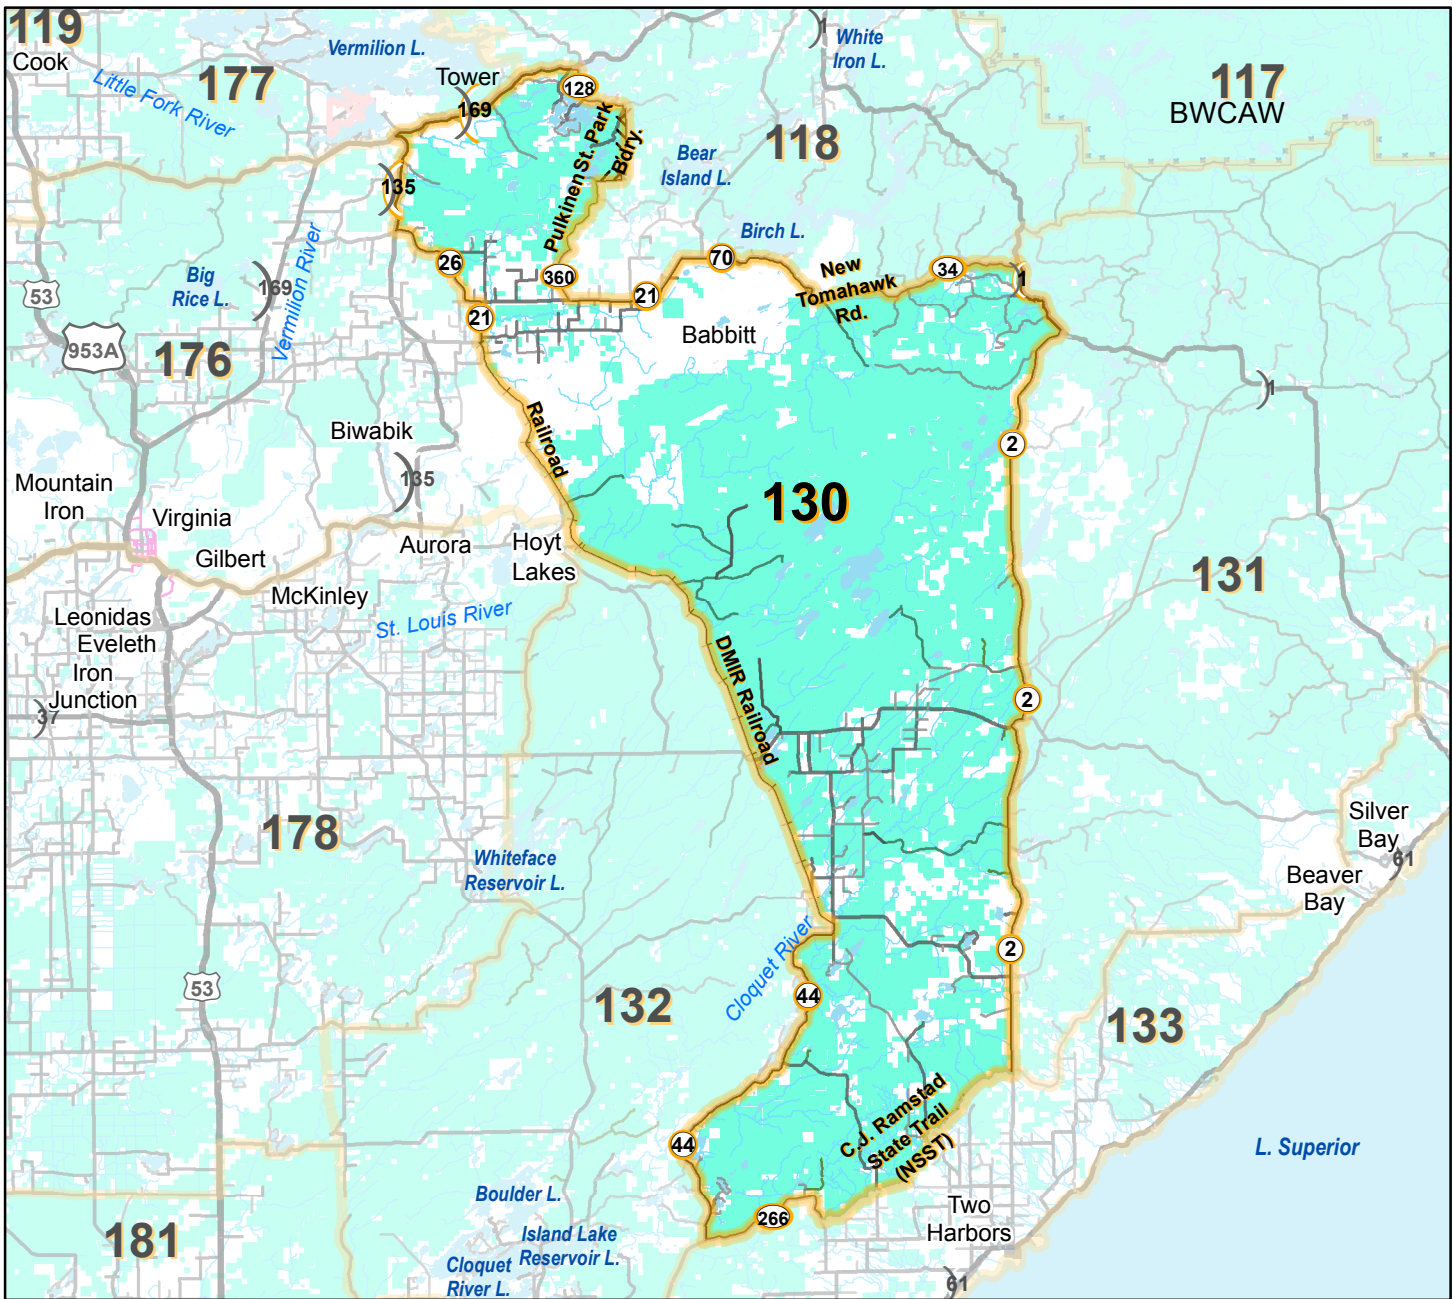

Deer Permit Area 130

Legend

-  Deer Permit Area 130
-  Adjacent Deer Permit Area
-  Moose Range
-  Lands Open to Public Use (US, State, County, Forest Legacy)

mndnr.gov/deer
Date: 2/17/2017

The State of Minnesota and the Minnesota Department of Natural Resources makes no representations or warranties expressed or implied, with respect to the use of maps or geographic data provided here with regardless of its format or the means of its transmission. There is no guarantee or representation to the user as to the accuracy, currency, suitability, or reliability of this data for any purpose. The user accepts the data as is. The State of Minnesota assumes no responsibility for loss or damage incurred as a result of any user reliance on this data. All maps and other material provided herein are protected by copyright.