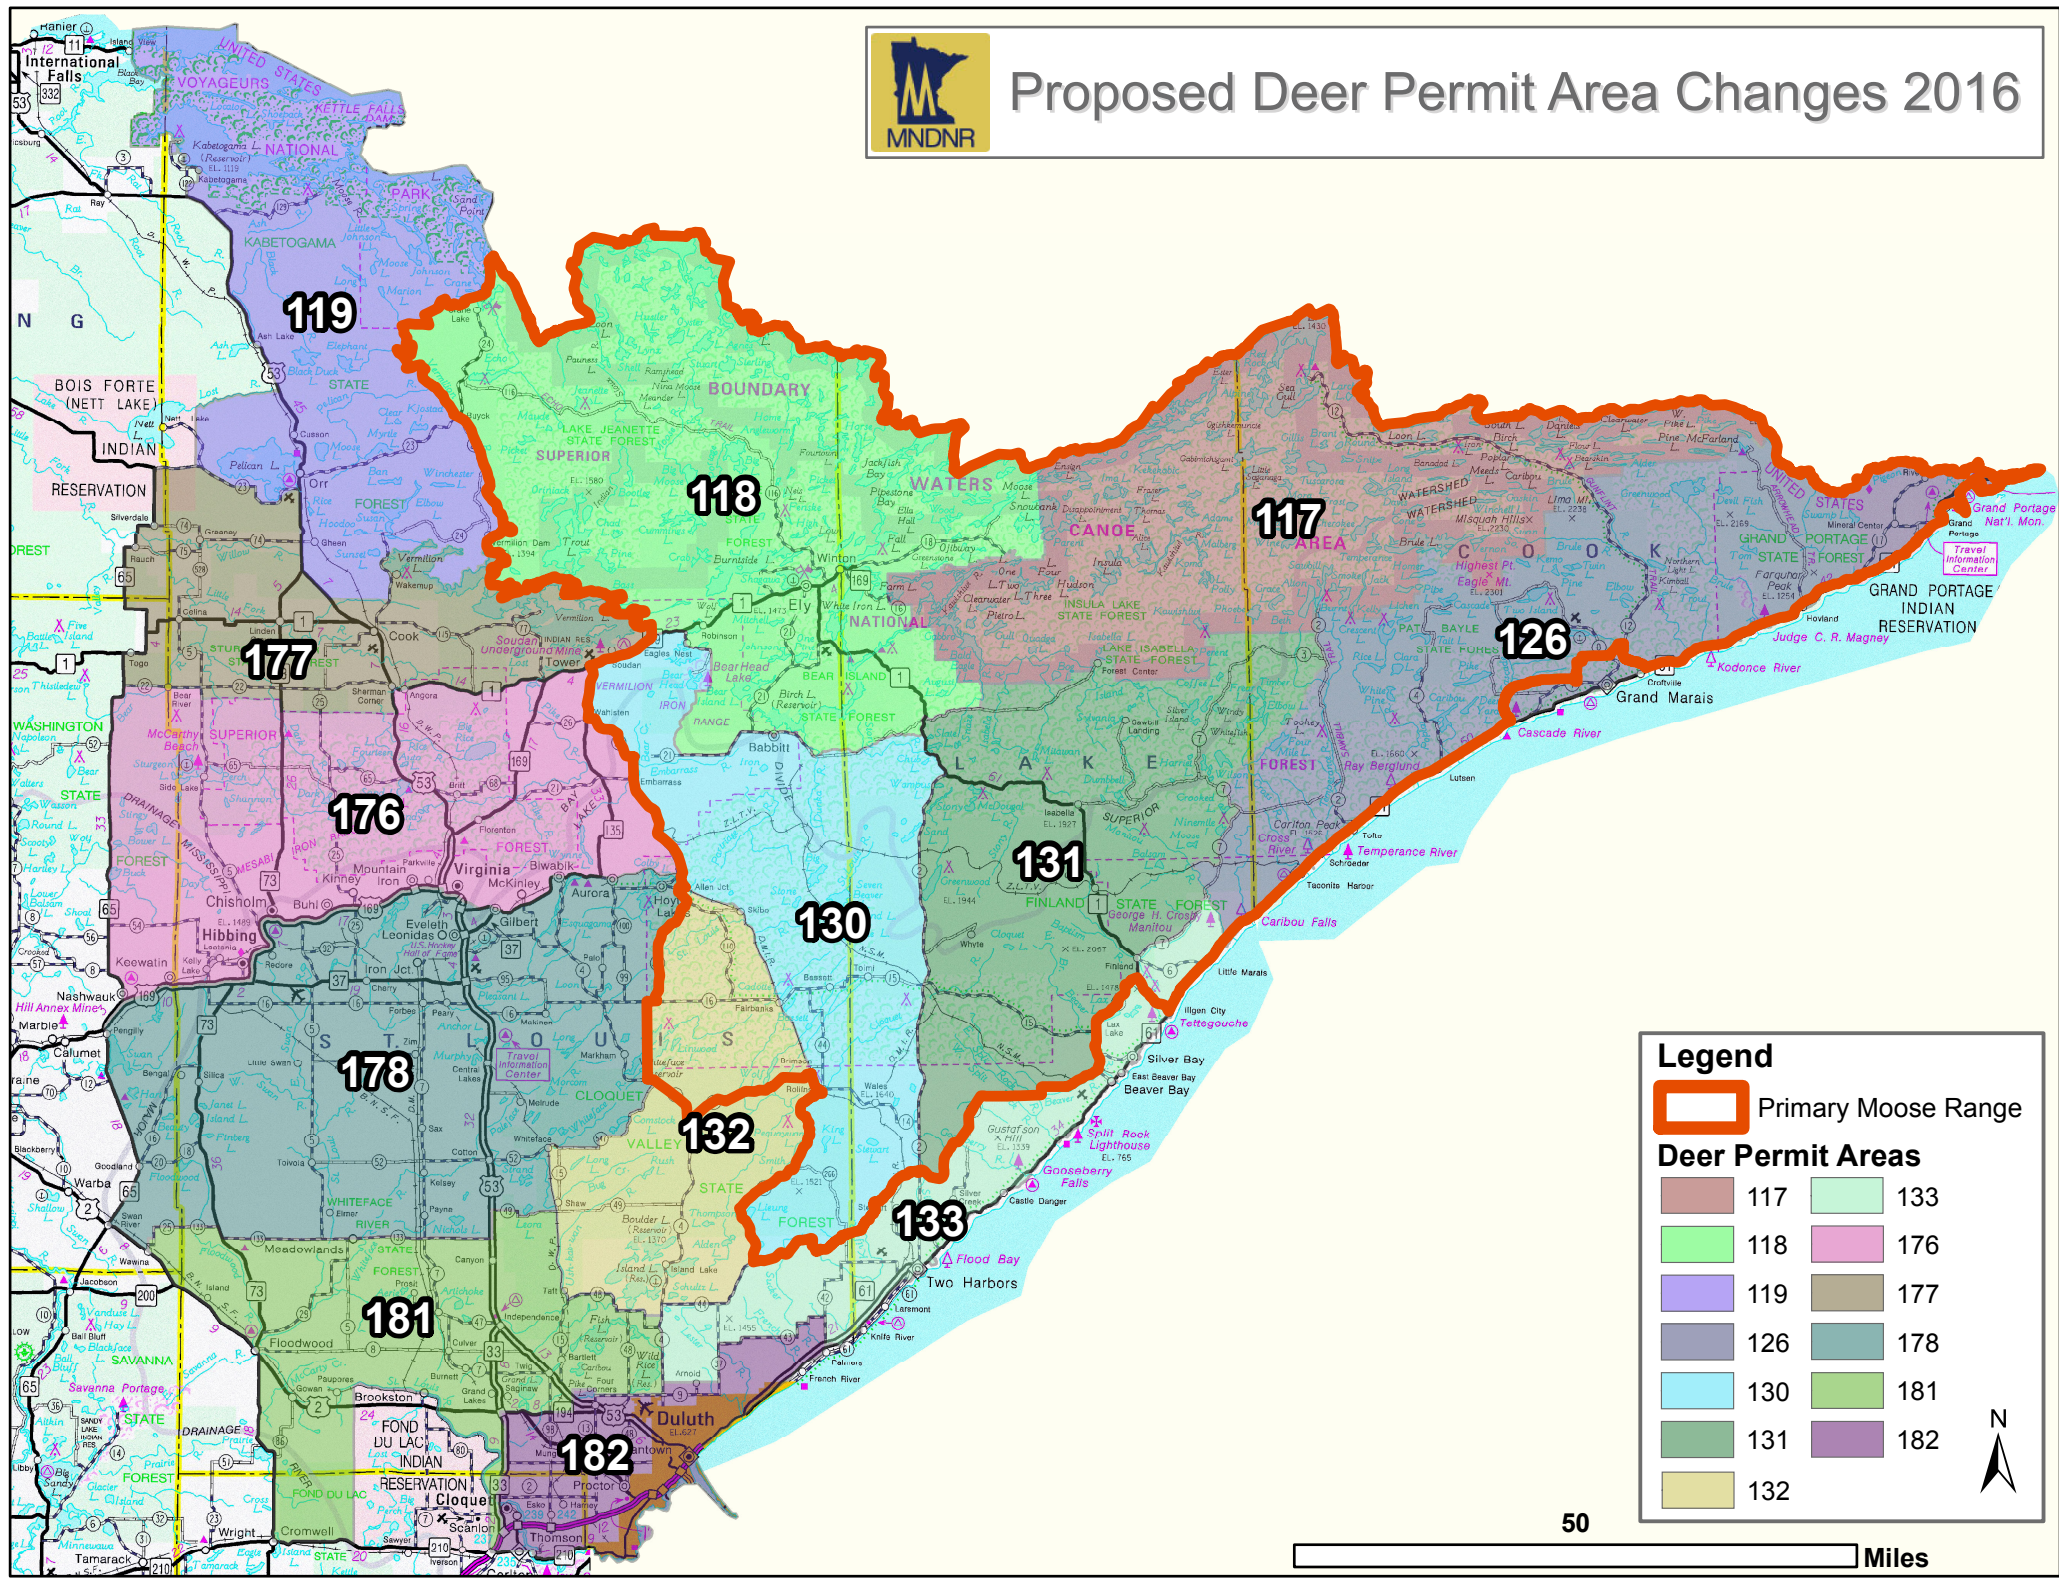

Proposed Deer Permit Area Changes 2016

Legend

Primary Moose Range

Deer Permit Areas

117	133
118	176
119	177
126	178
130	181
131	182
132	