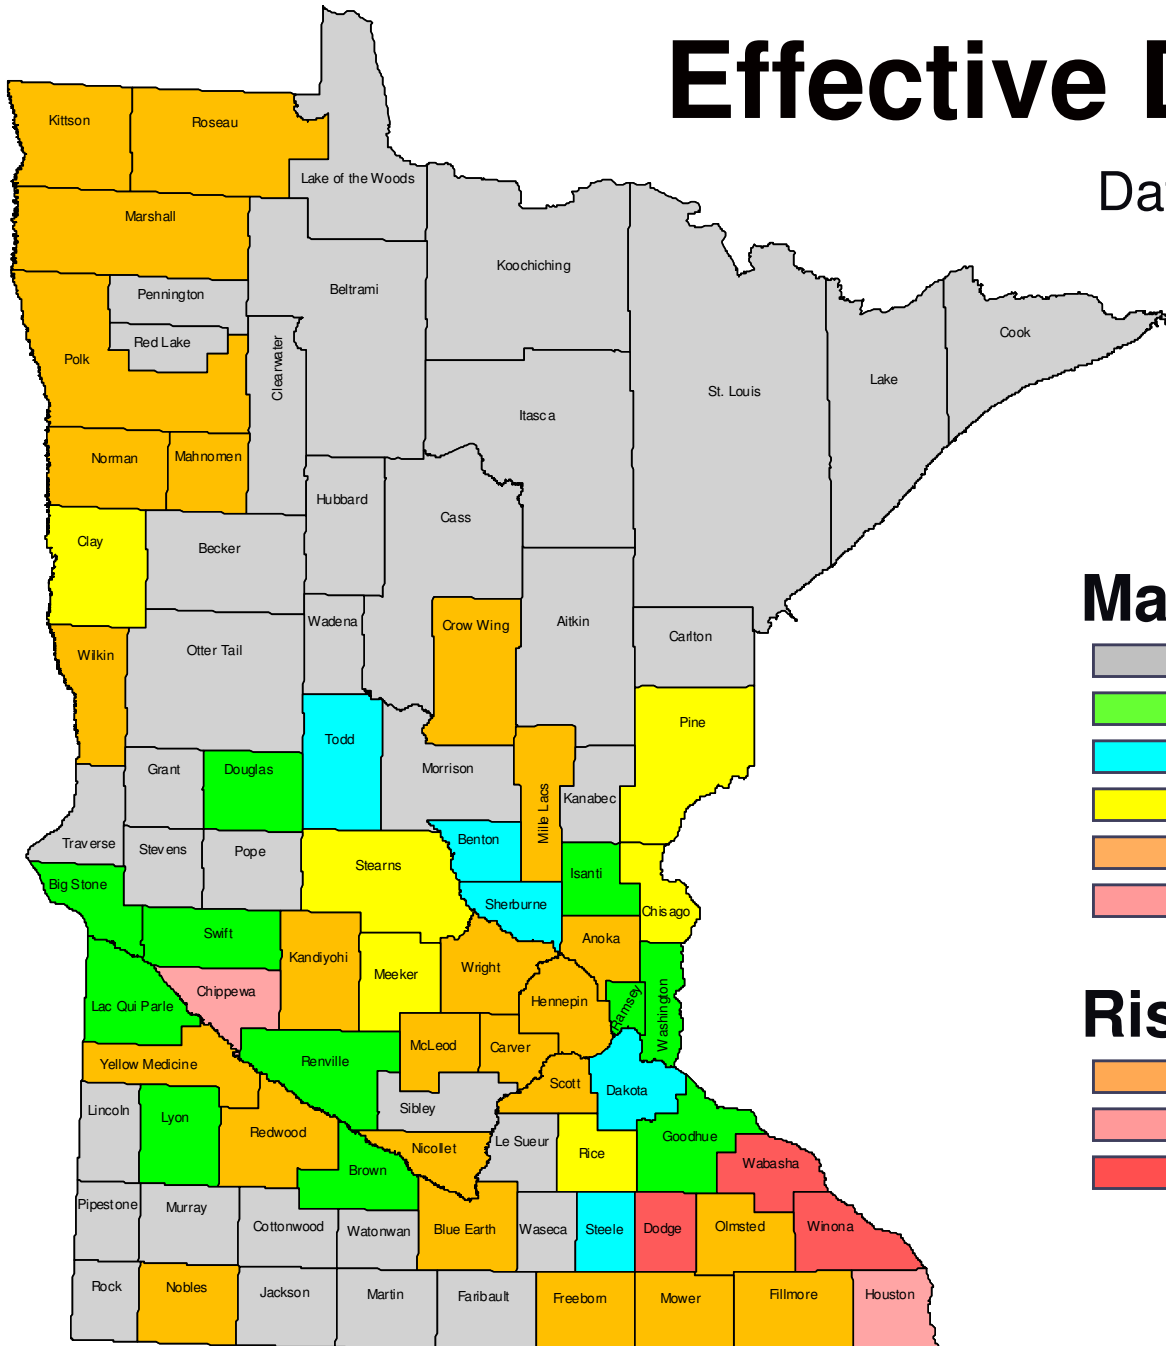

# Effective Date Timing

Dates are Calendar Year

As of 12/31/2011

## Map Mod Timing

## Risk MAP Timing