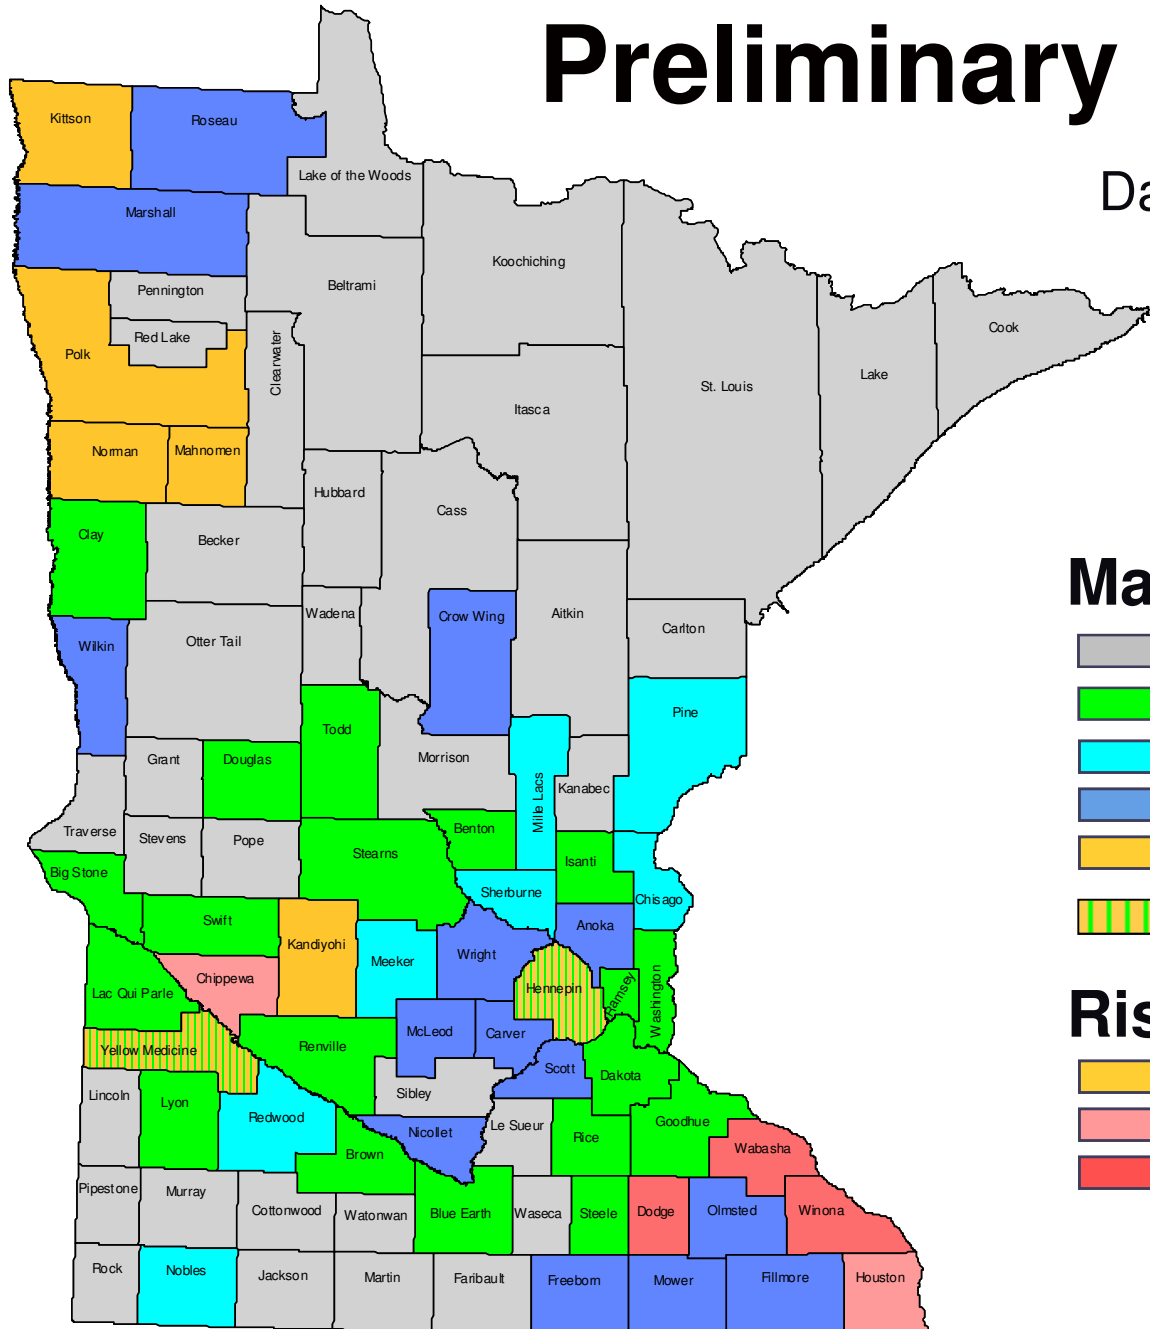

Preliminary Map Timing

Dates are Calendar Year

As of 12/31/2011

Map Mod Timing

- Grey: No New Maps
- Green: 2002-2009
- Cyan: 2010
- Blue: 2011
- Orange: 2012
- Striped: 2012 reissued (changes to earlier prelims)

Risk MAP Timing

- Orange: 2012
- Pink: 2013?
- Red: 2014 ???