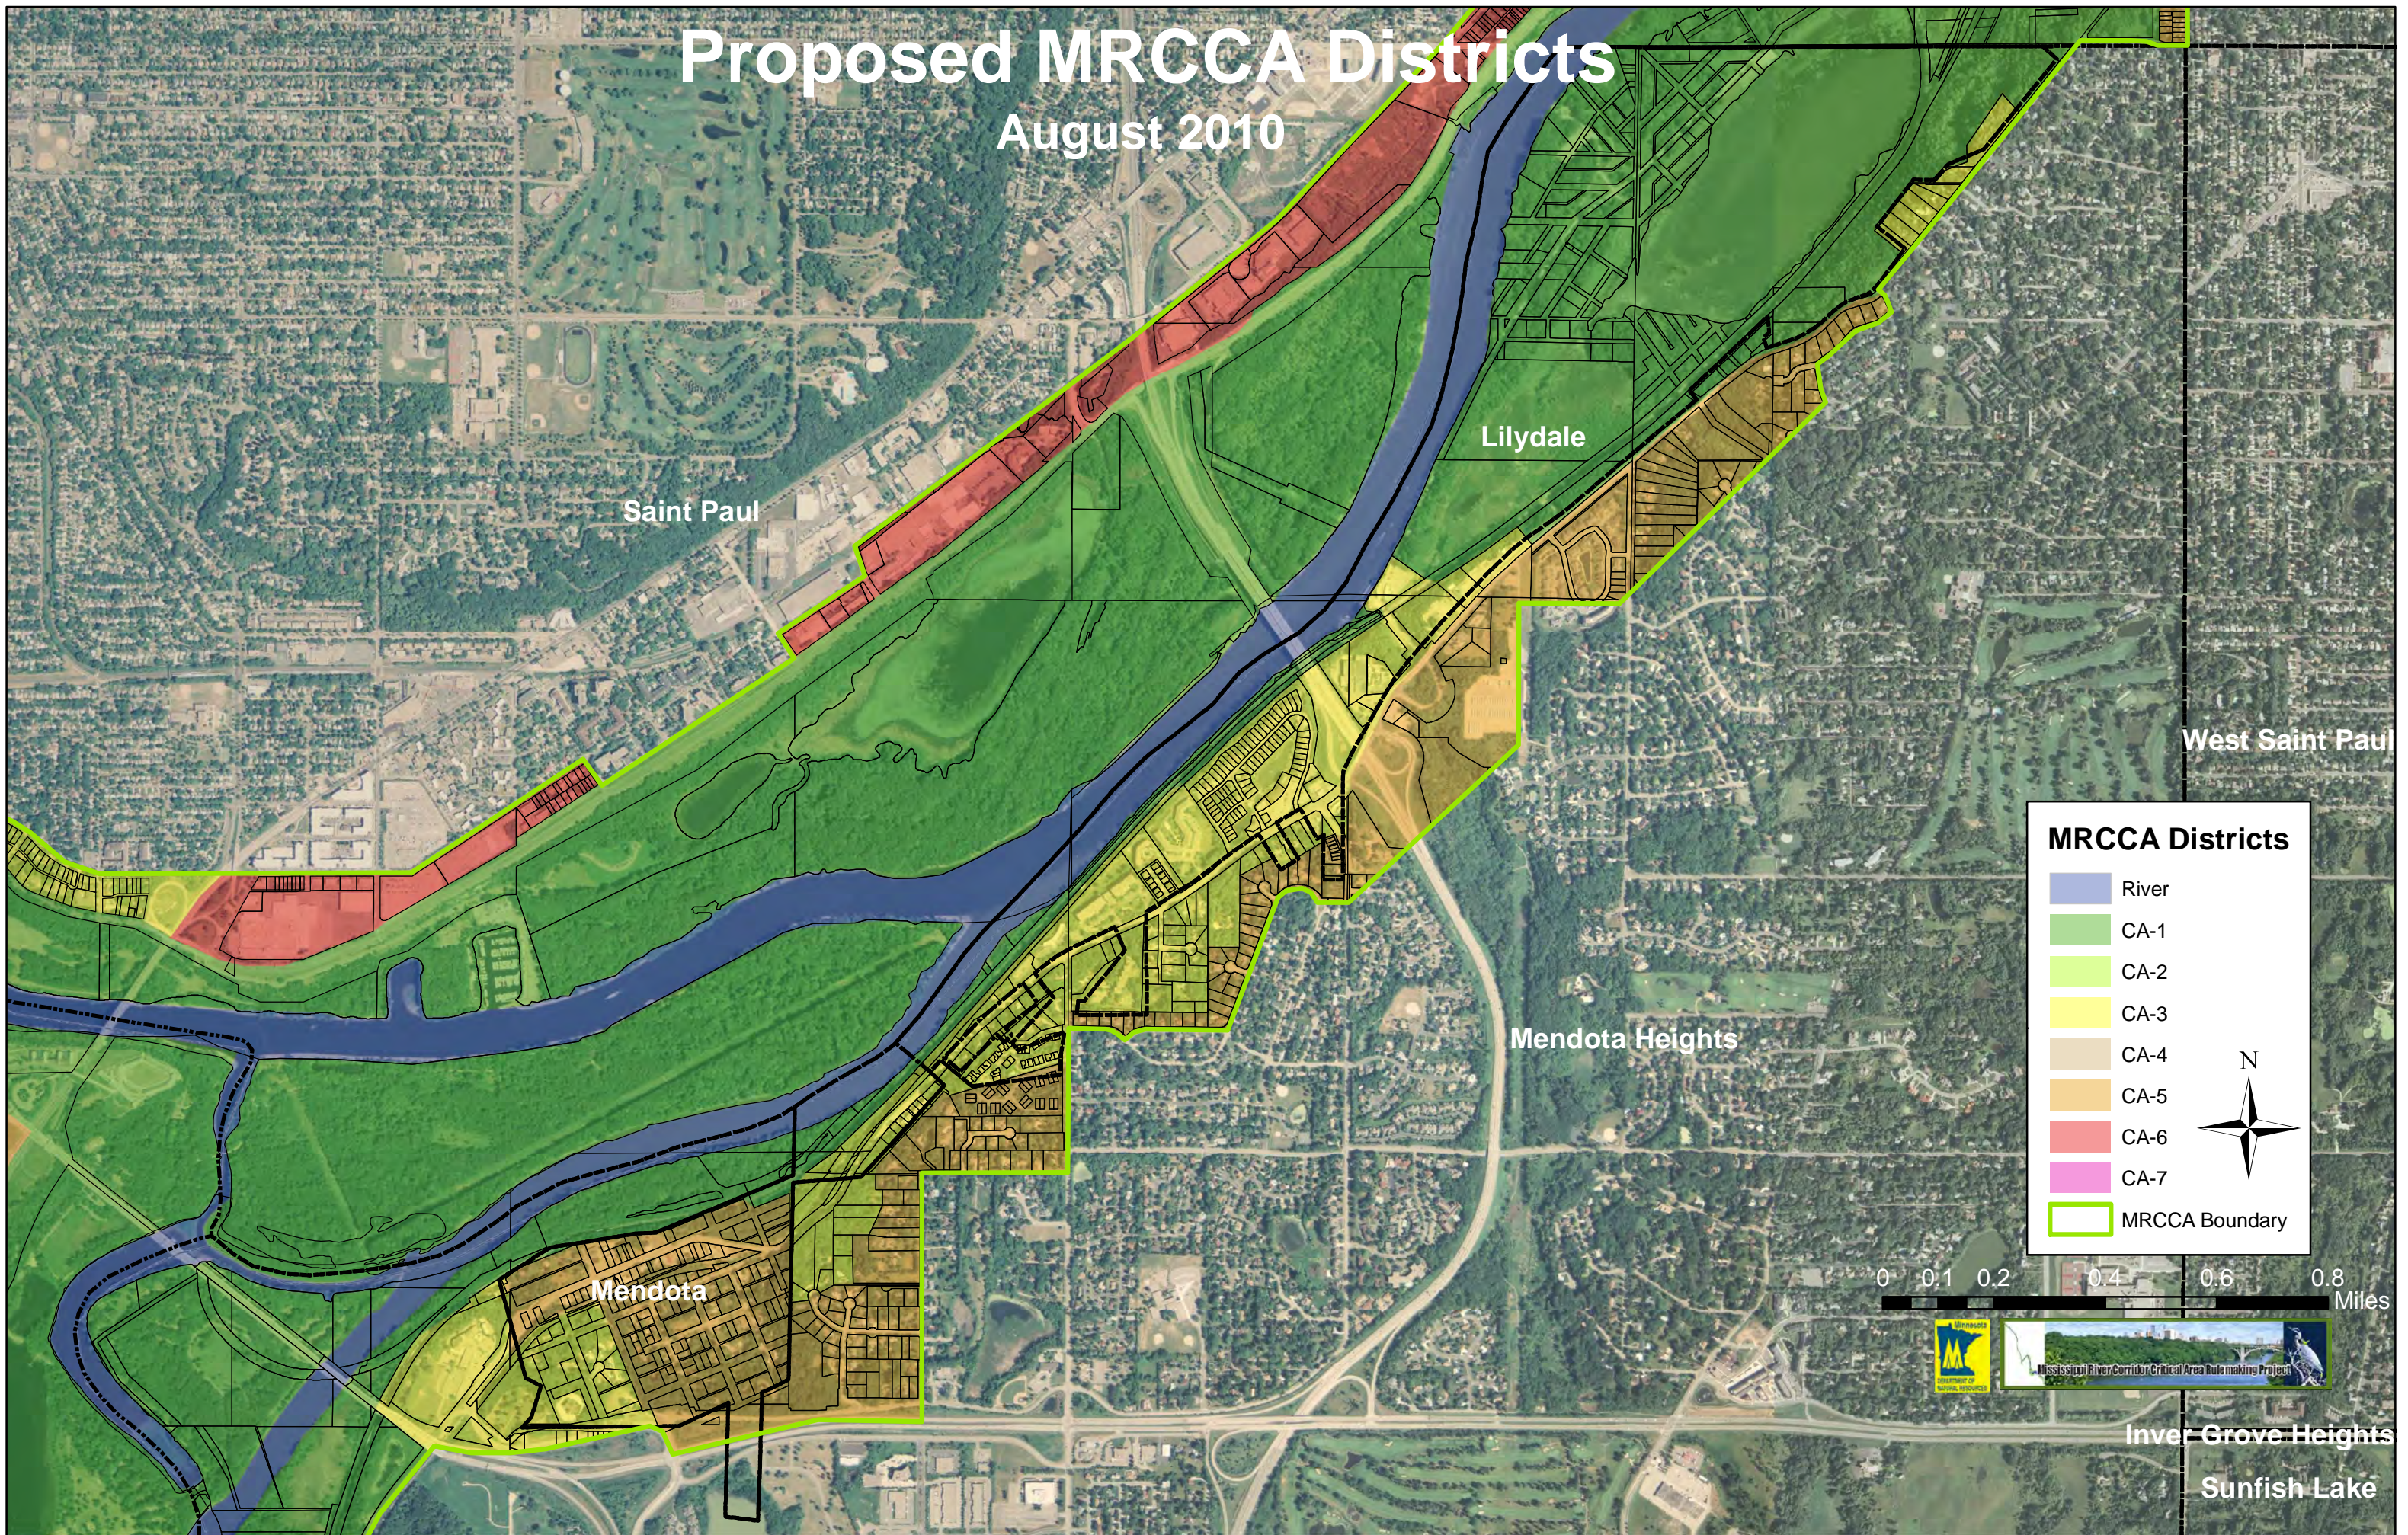

Proposed MRCCA Districts

August 2010

MRCCA Districts

- River
- CA-1
- CA-2
- CA-3
- CA-4
- CA-5
- CA-6
- CA-7
- MRCCA Boundary

0 0.1 0.2 0.4 0.6 0.8 Miles

Inver Grove Heights
Sunfish Lake