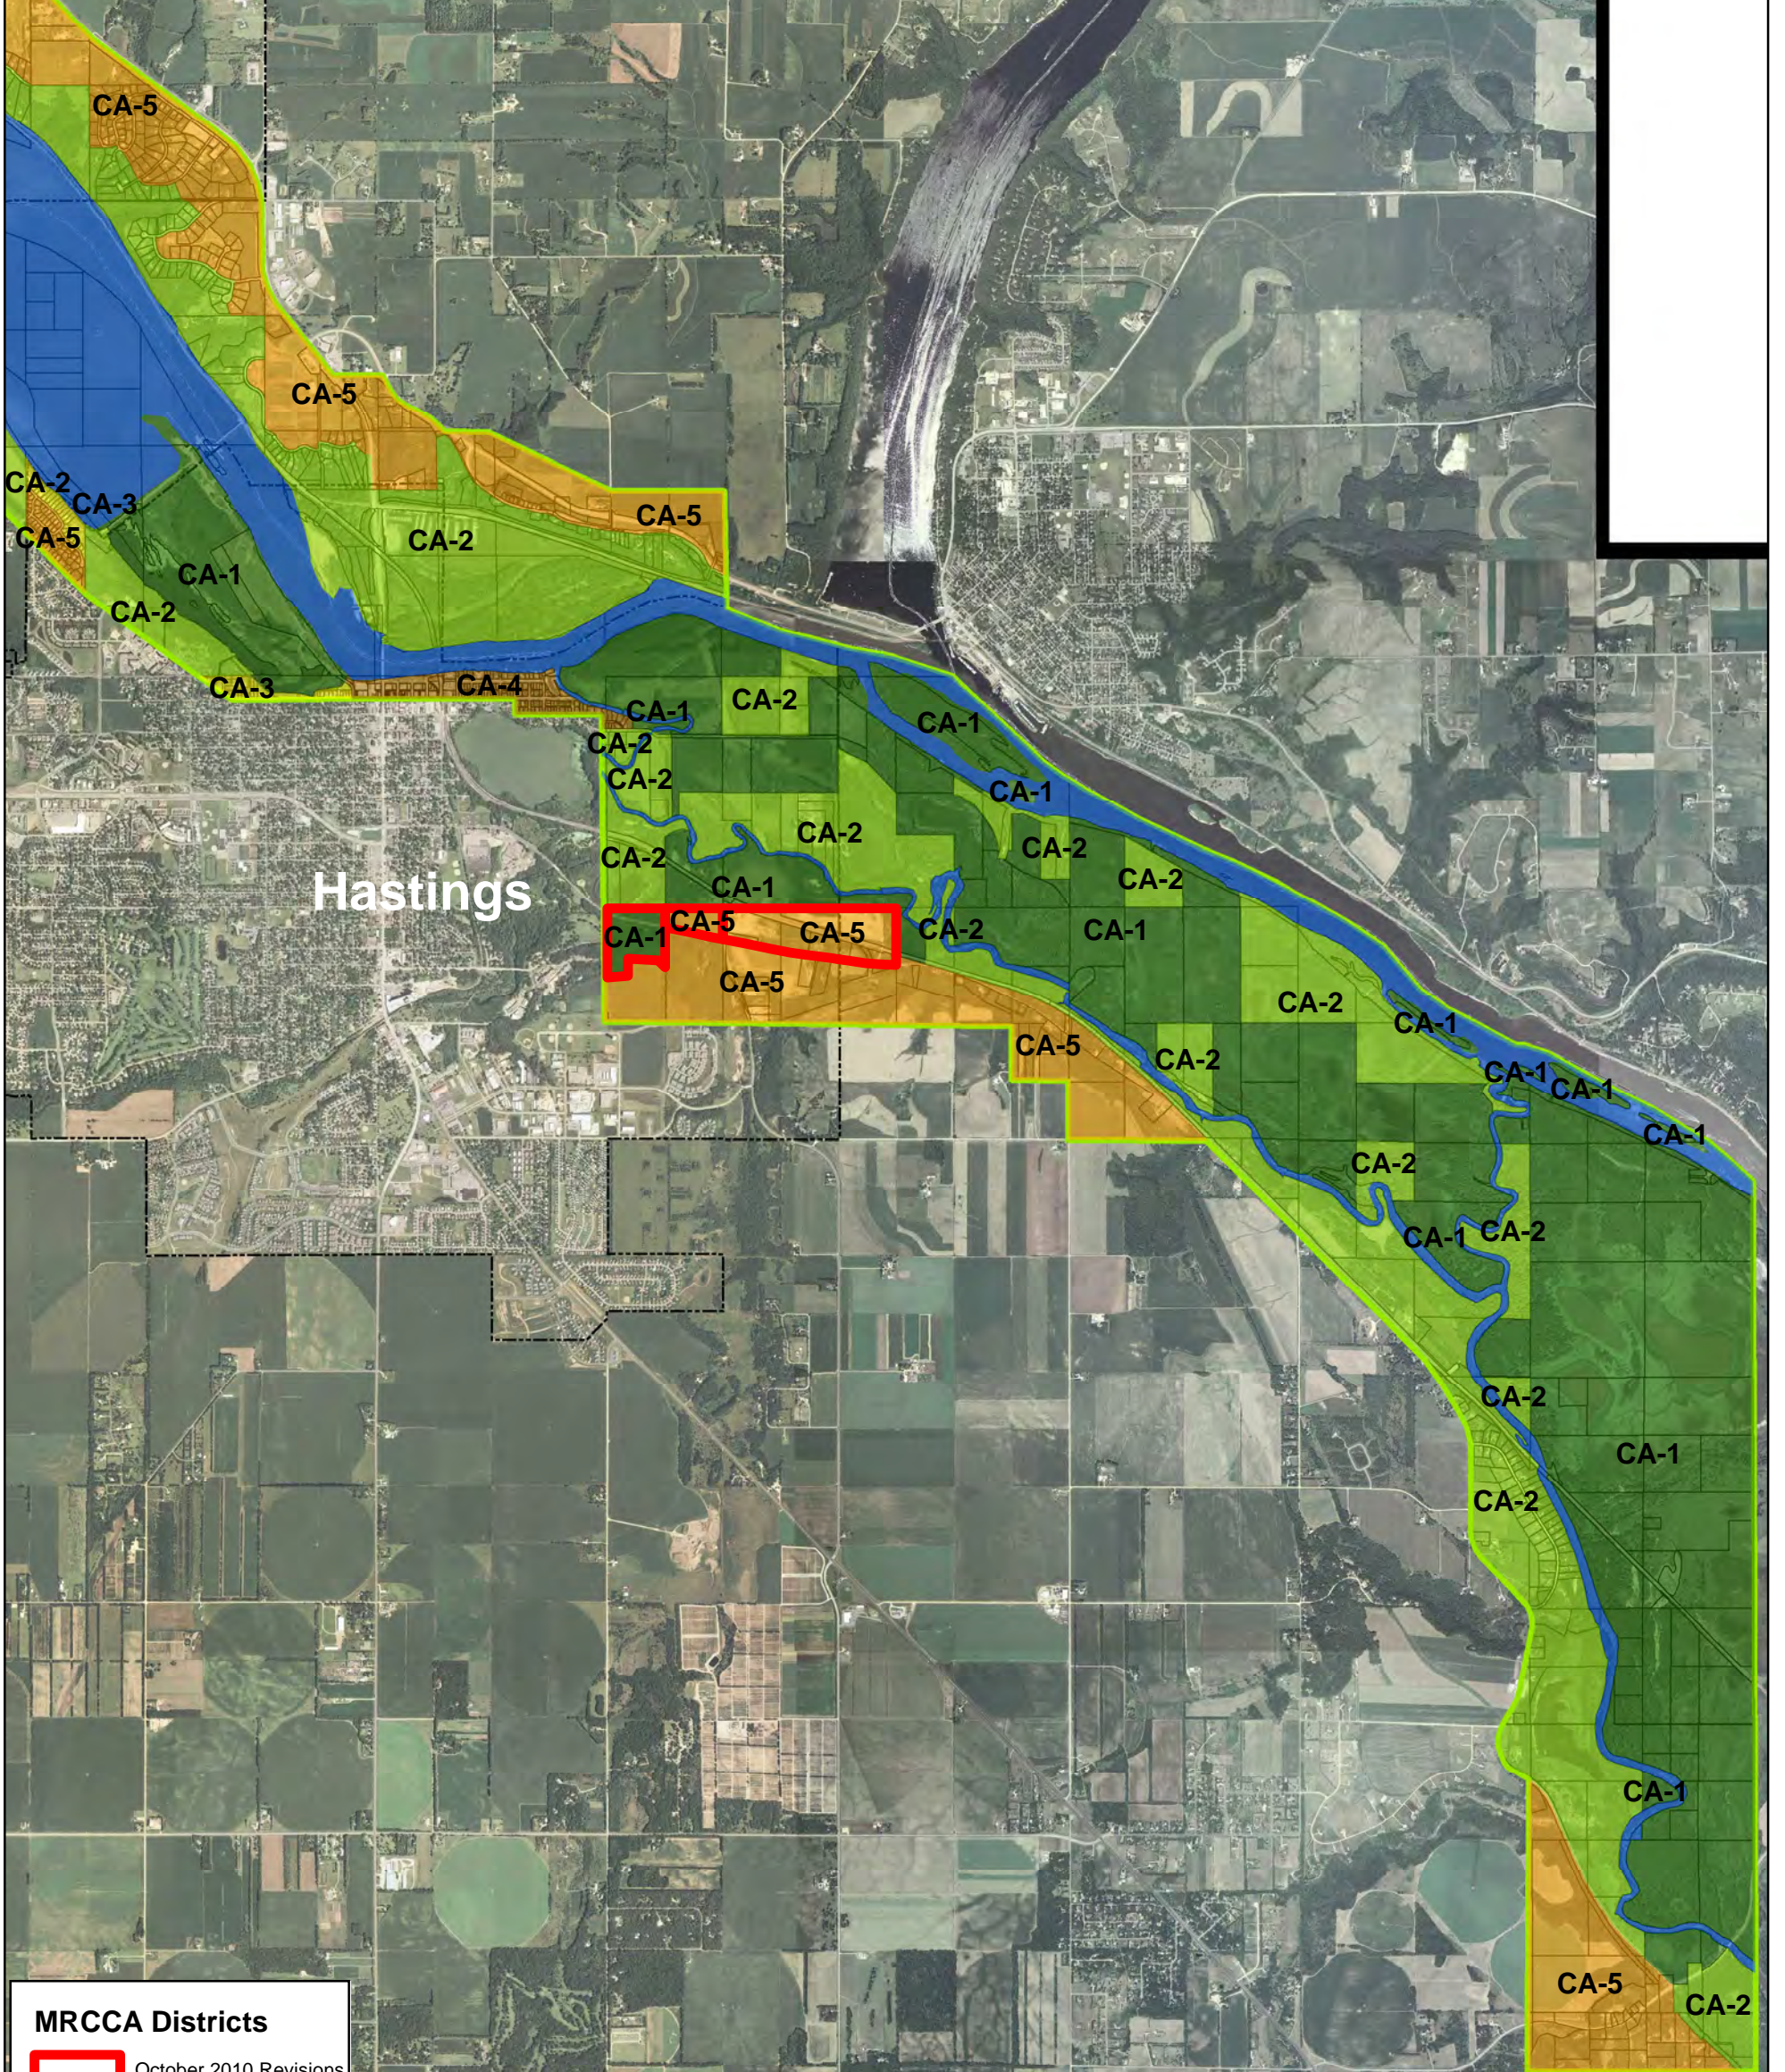

Proposed MRCCA Districts

Cottage Grove **Revised October 2010**

MRCCA Districts

-  October 2010 Revisions
-  MRCCA Boundary
-  River

Revised Districts

-  CA-1
-  CA-2
-  CA-3
-  CA-4
-  CA-5
-  CA-6
-  CA-7

0 0.3 0.6 1.2 1.8 2.4 Miles