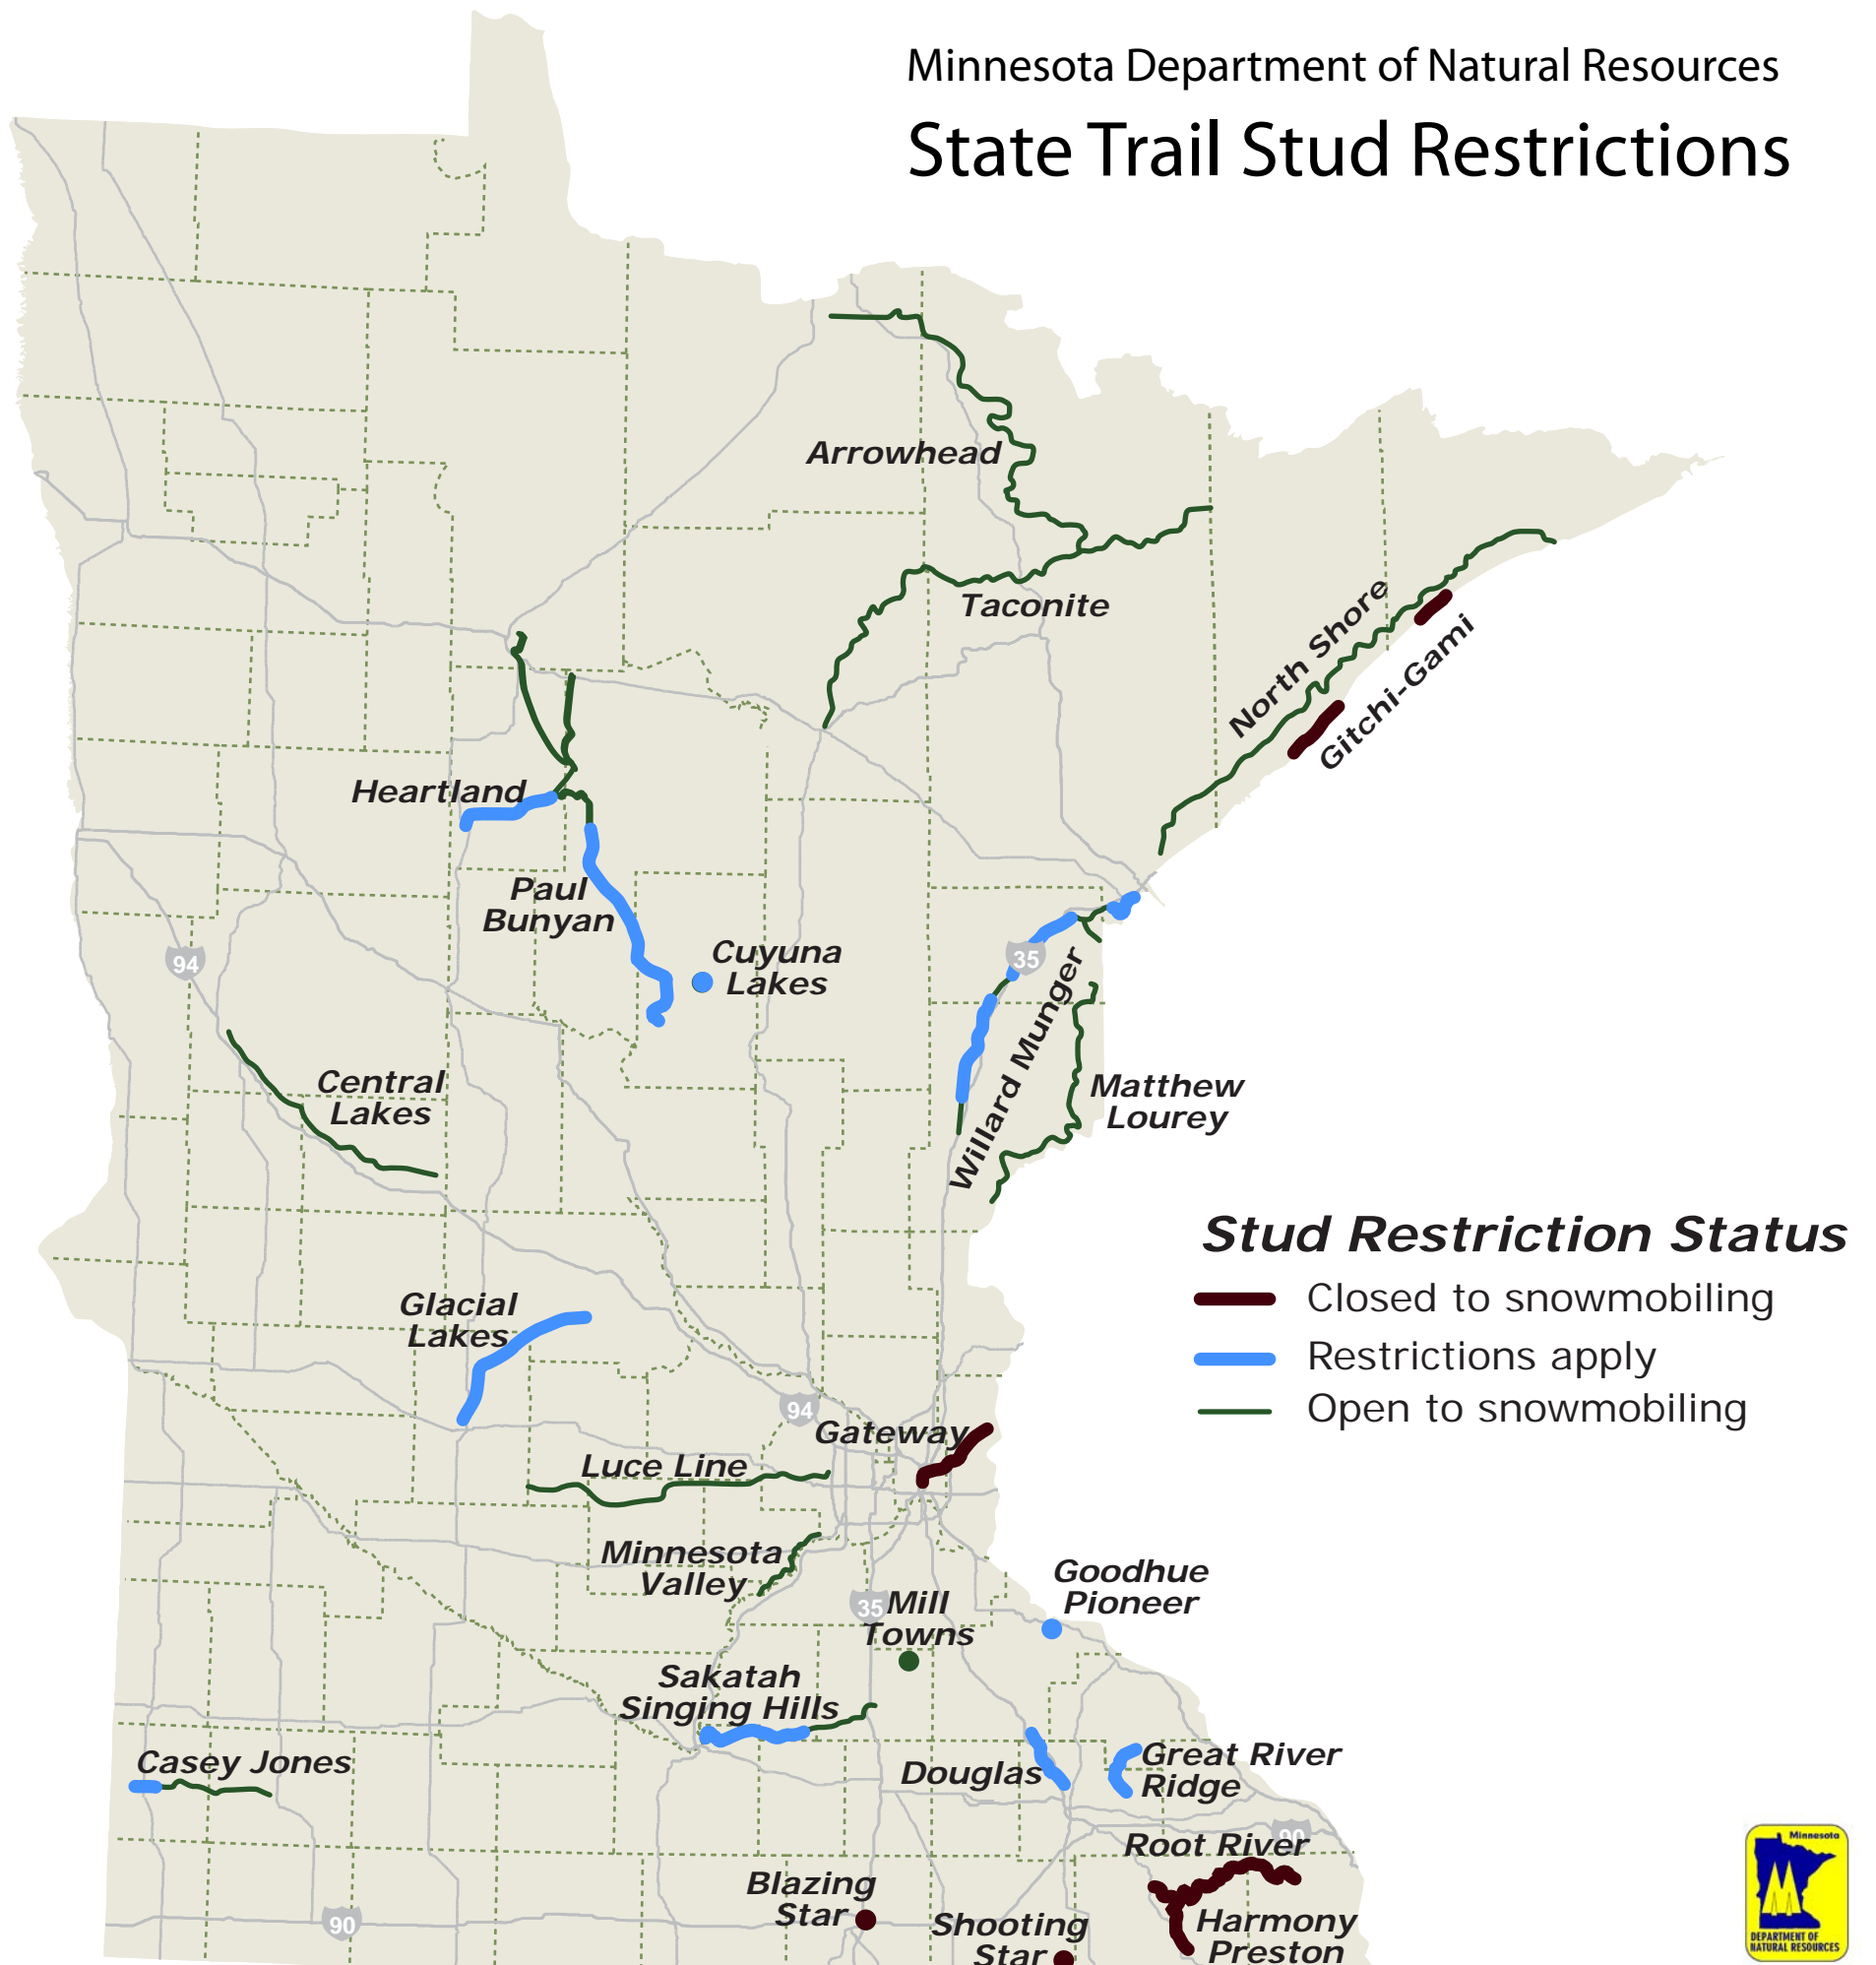

Minnesota Department of Natural Resources
State Trail Stud Restrictions

Stud Restriction Status

-  Closed to snowmobiling
-  Restrictions apply
-  Open to snowmobiling