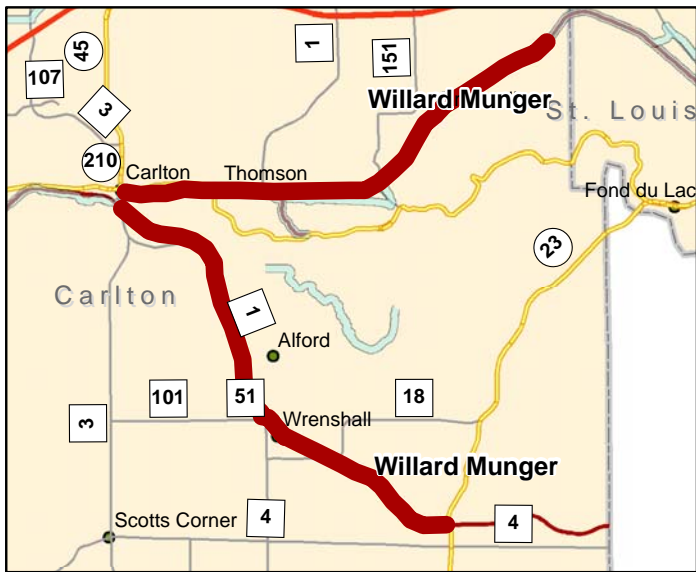

# Stud Restriction Status: Willard Munger State Trail

Map created 2-9-2010

**Legend**

- GIA Snowmobile Trail
- Studs Allowed
- Studs Prohibited