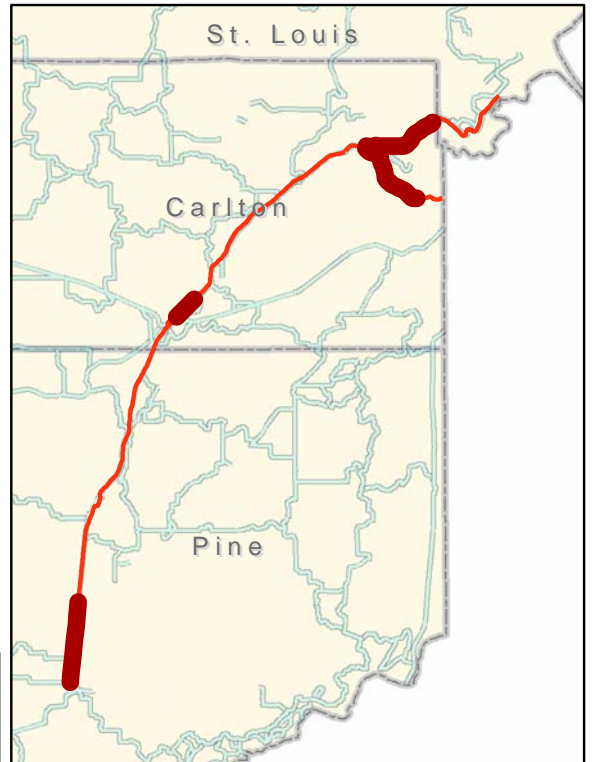

# Stud Restriction Status: Willard Munger State Trail

Map created 2-9-2010

**Legend**

- GIA Snowmobile Trail
- Studs Allowed
- Studs Prohibited