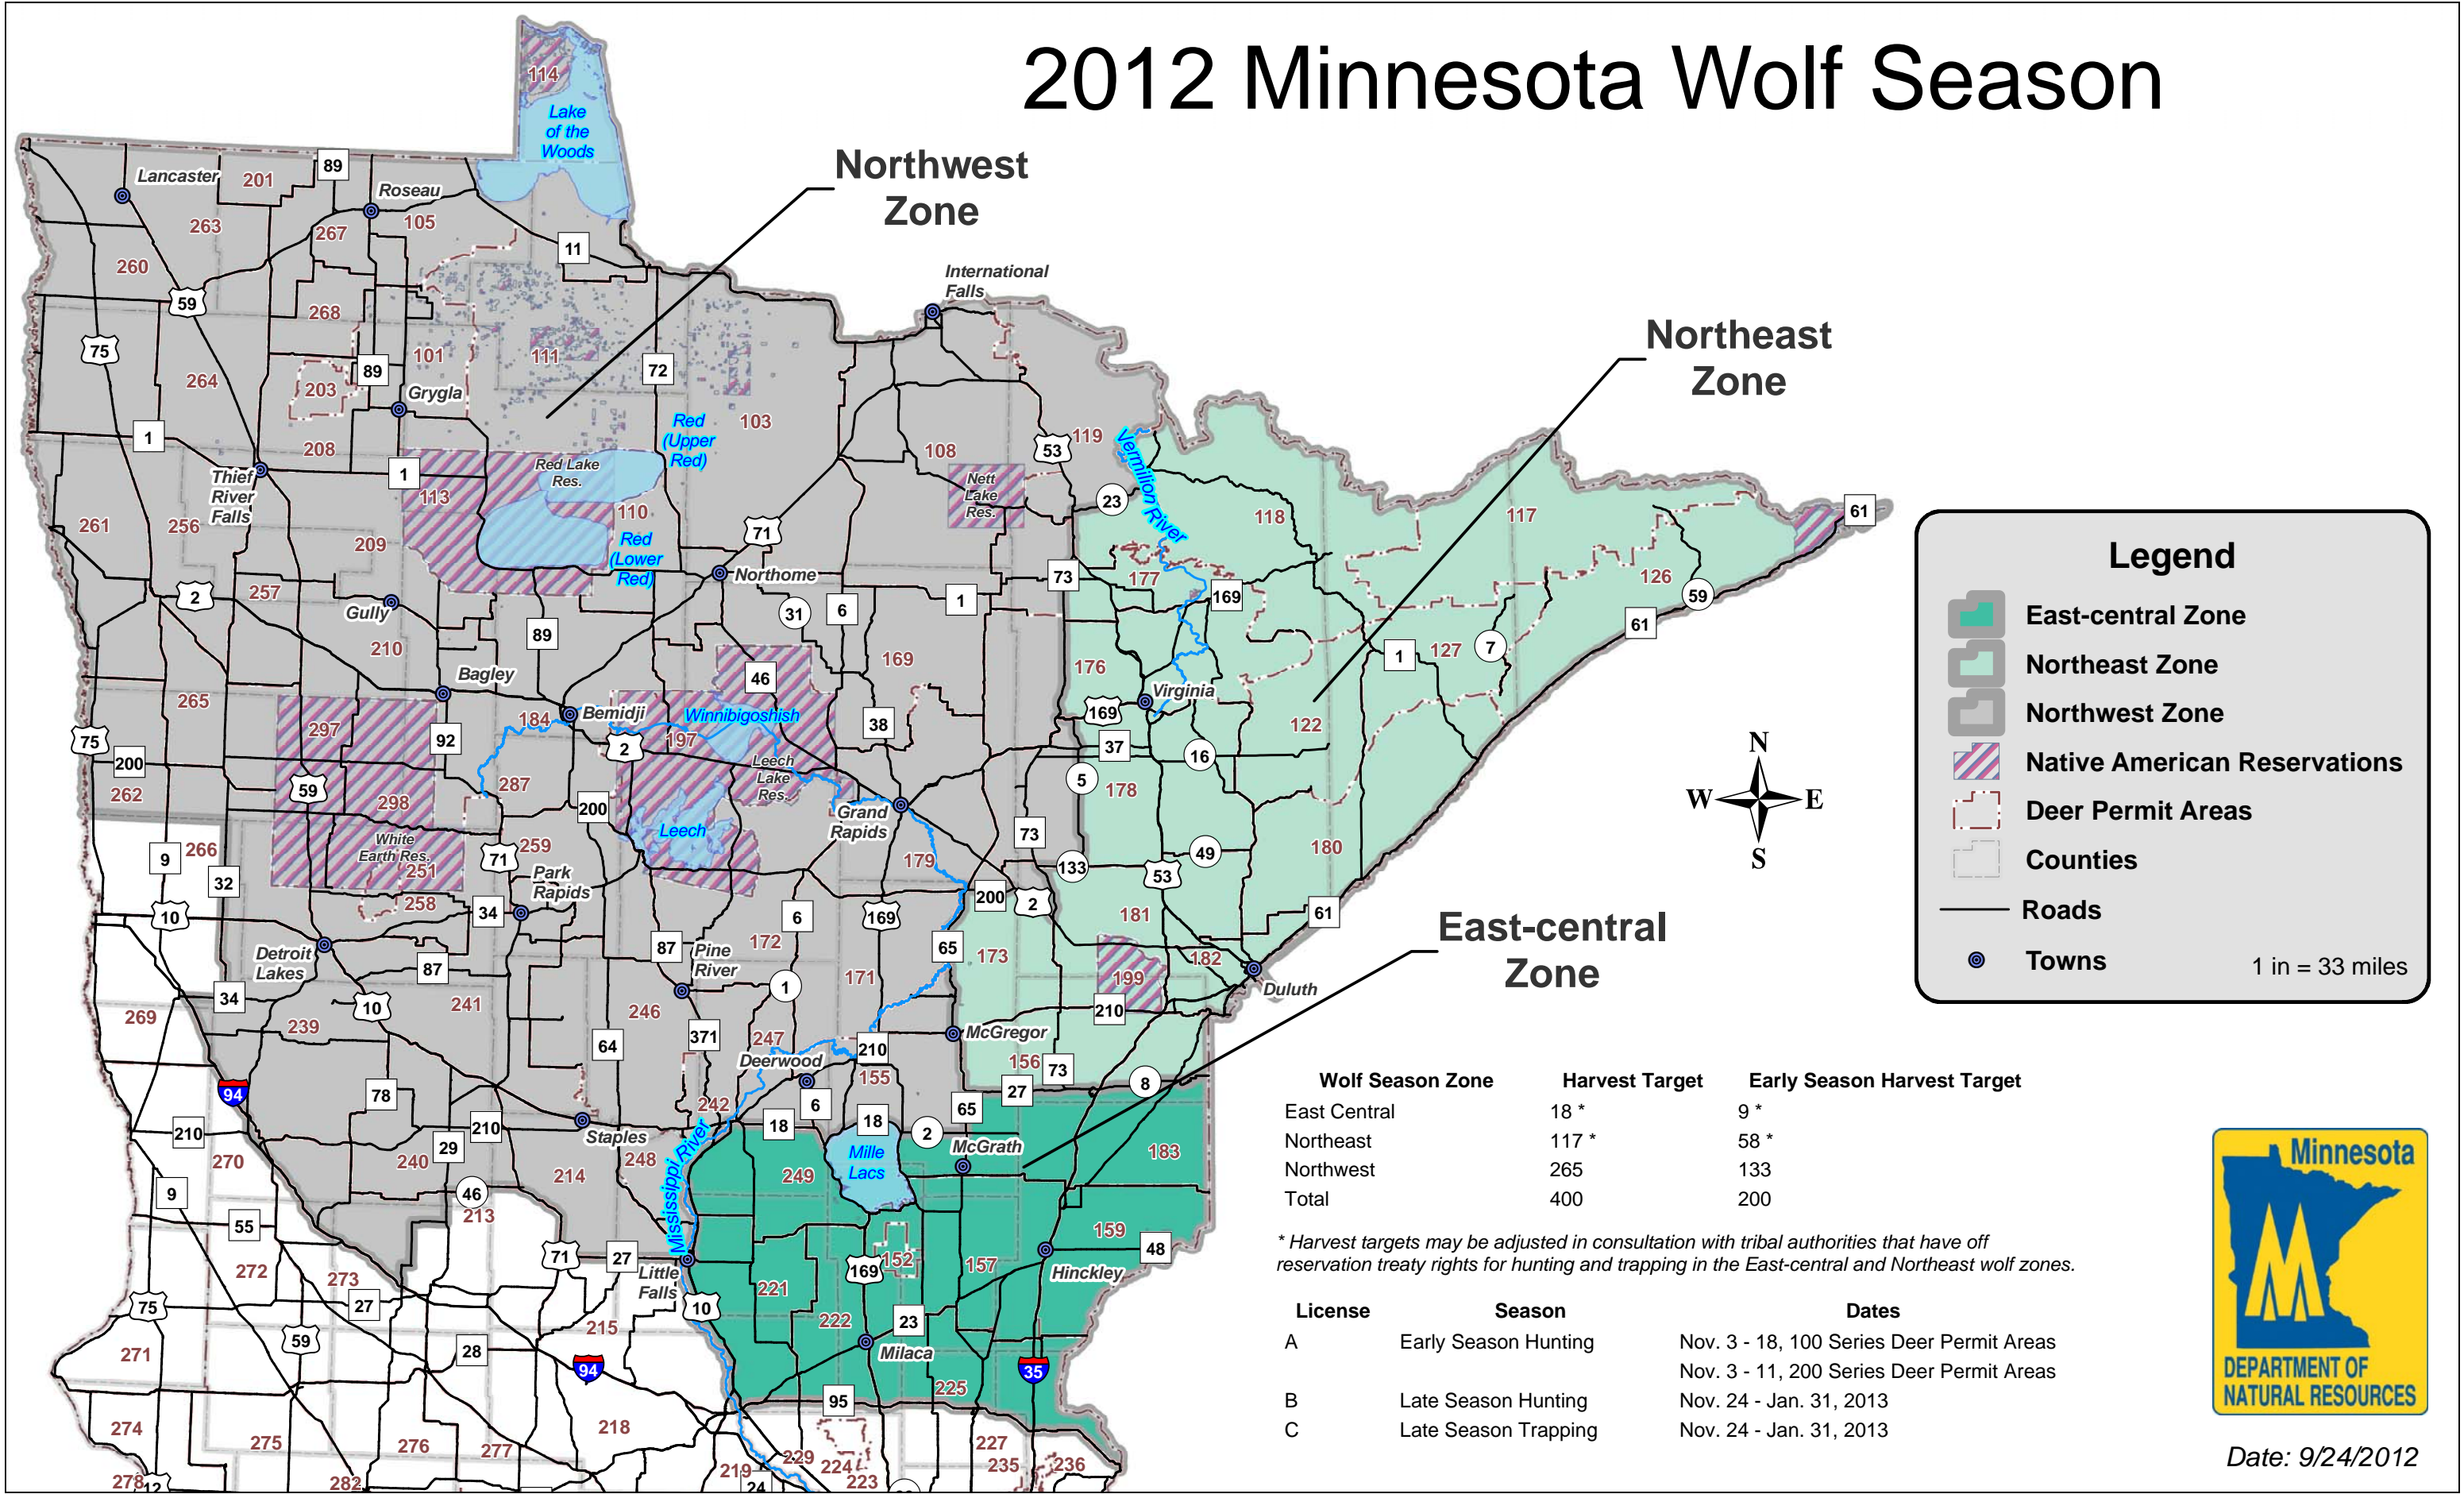

2012 Minnesota Wolf Season

Date: 9/24/2012