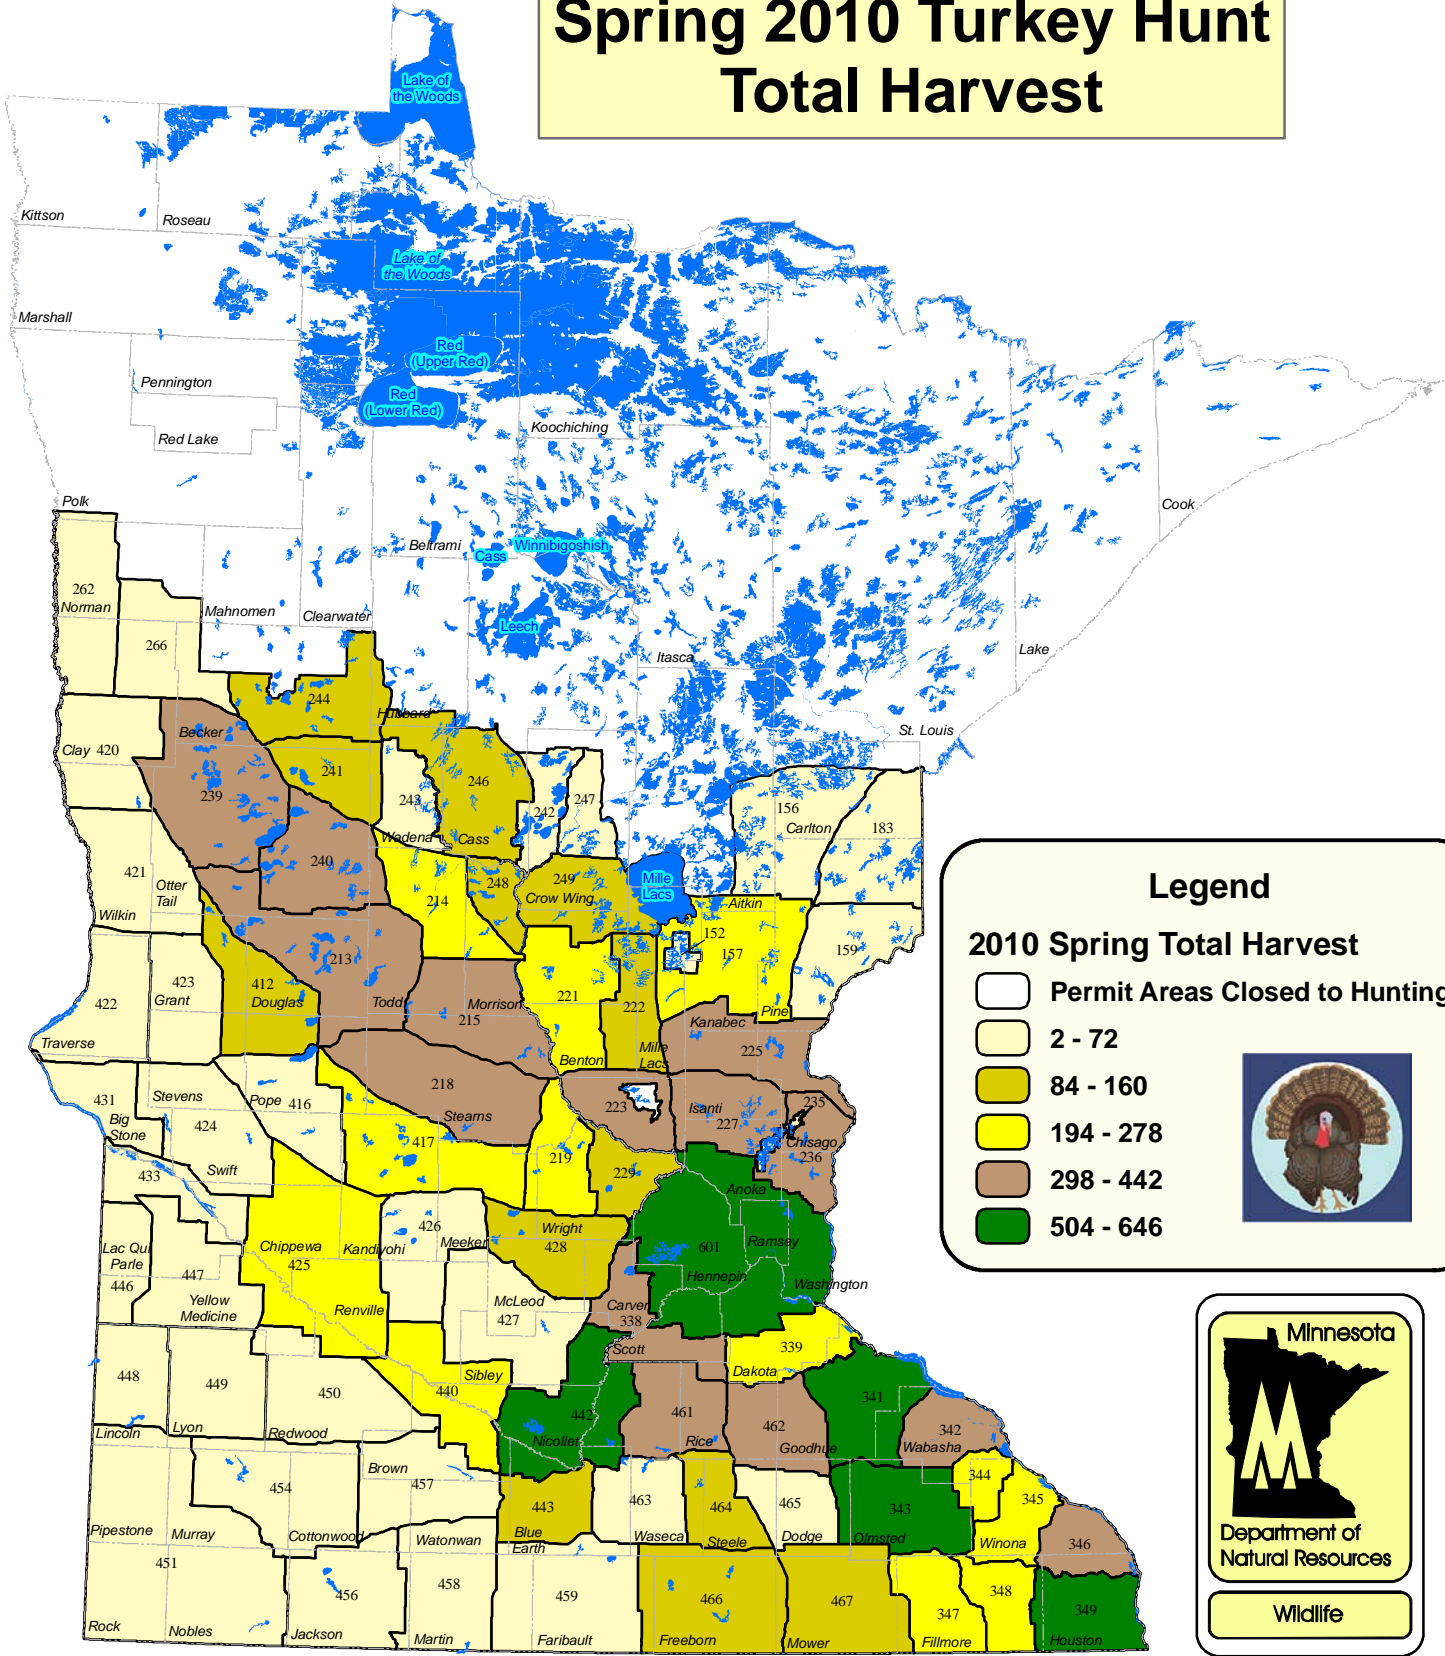

# Spring 2010 Turkey Hunt Total Harvest

## Legend

### 2010 Spring Total Harvest

-  Permit Areas Closed to Hunting
-  2 - 72
-  84 - 160
-  194 - 278
-  298 - 442
-  504 - 646