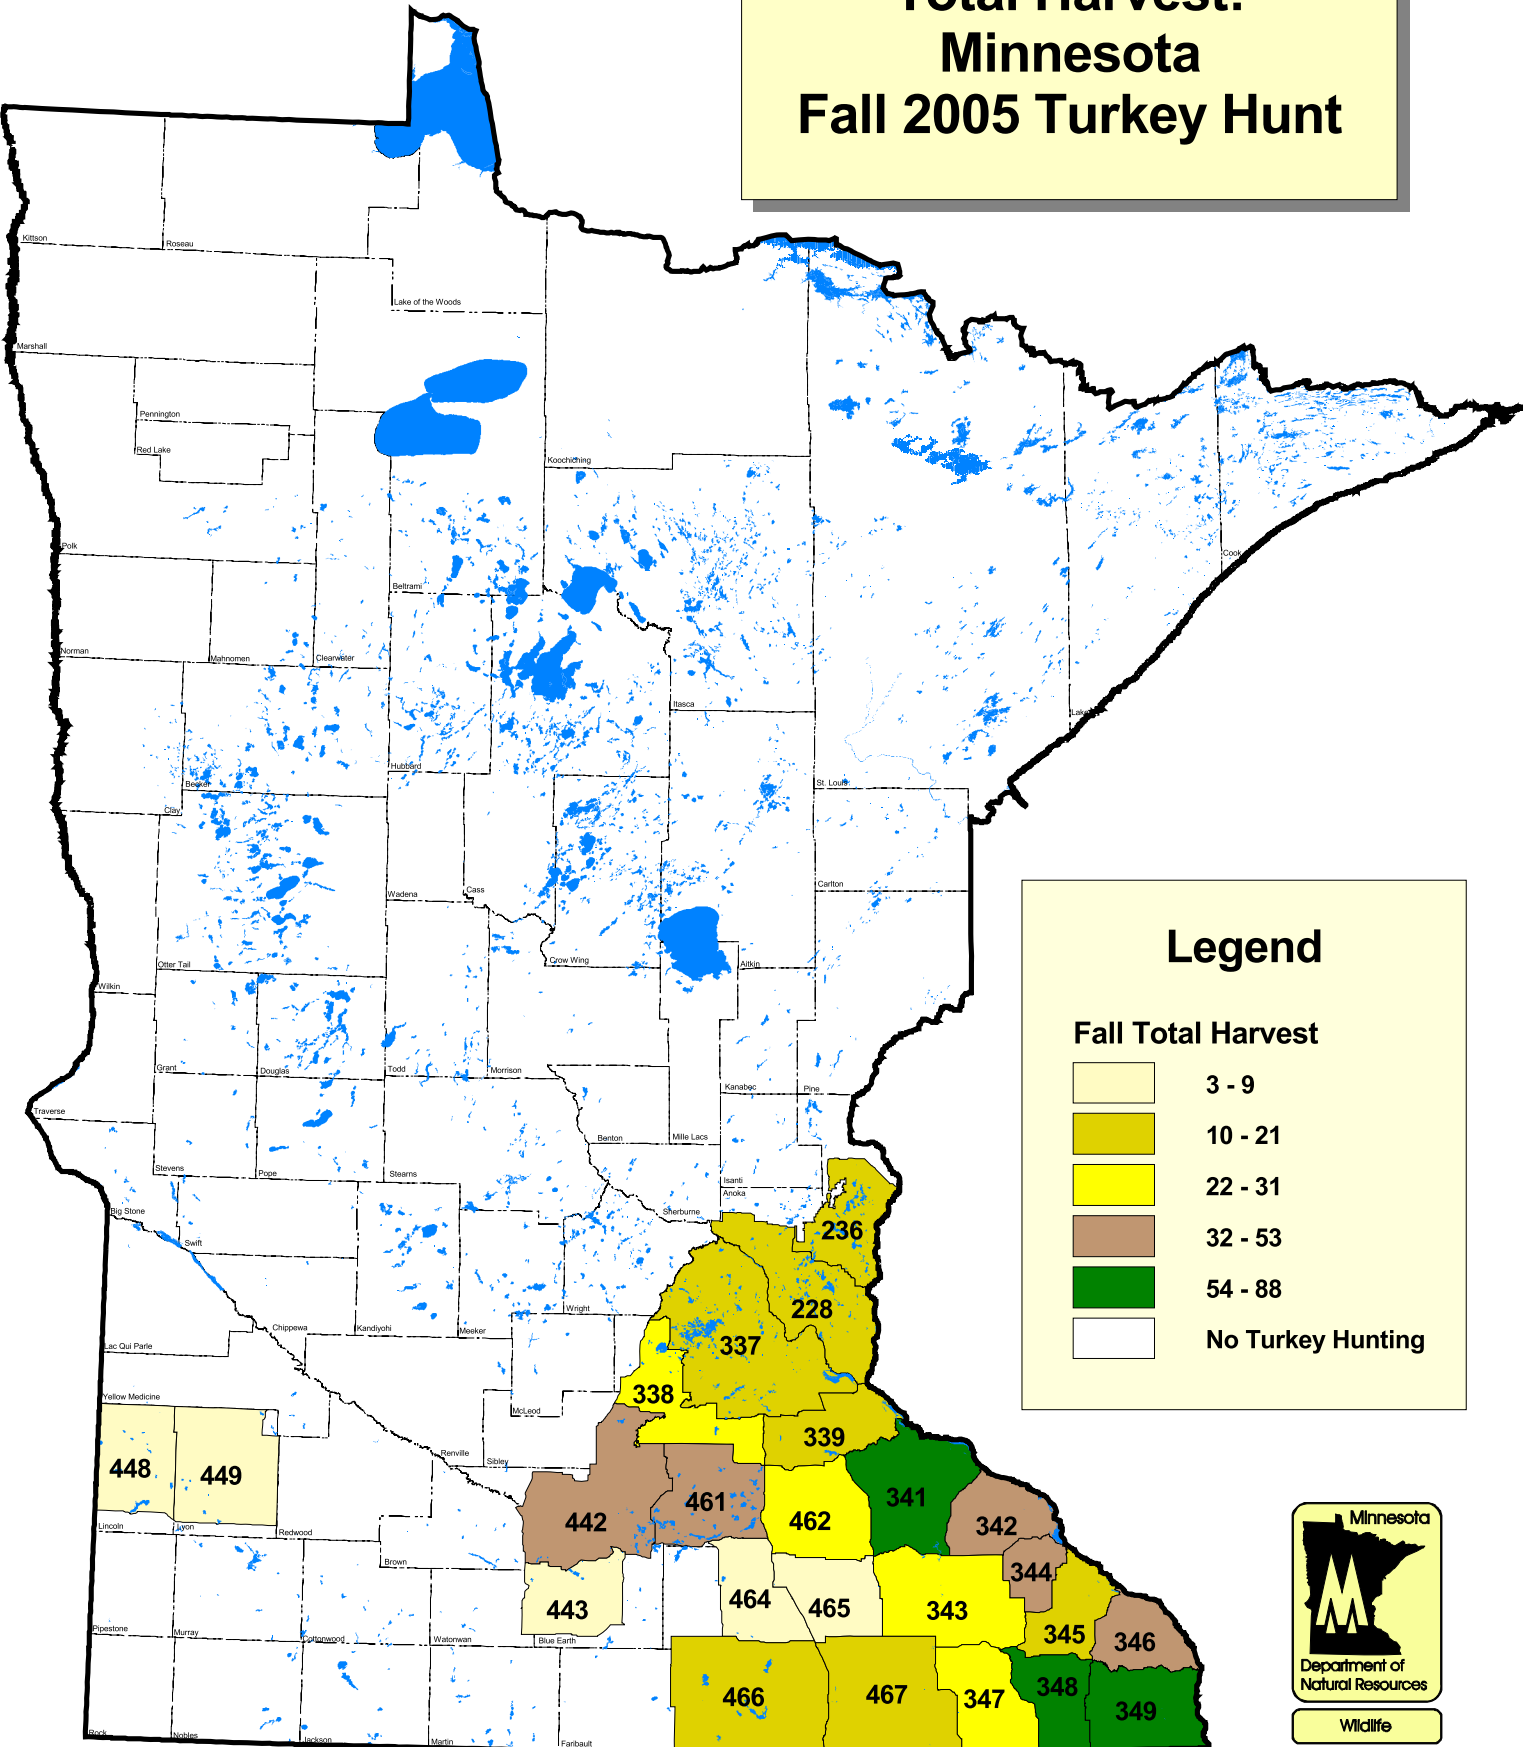

Total Harvest: Minnesota Fall 2005 Turkey Hunt

Legend

Fall Total Harvest

	3 - 9
	10 - 21
	22 - 31
	32 - 53
	54 - 88
	No Turkey Hunting

Wildlife