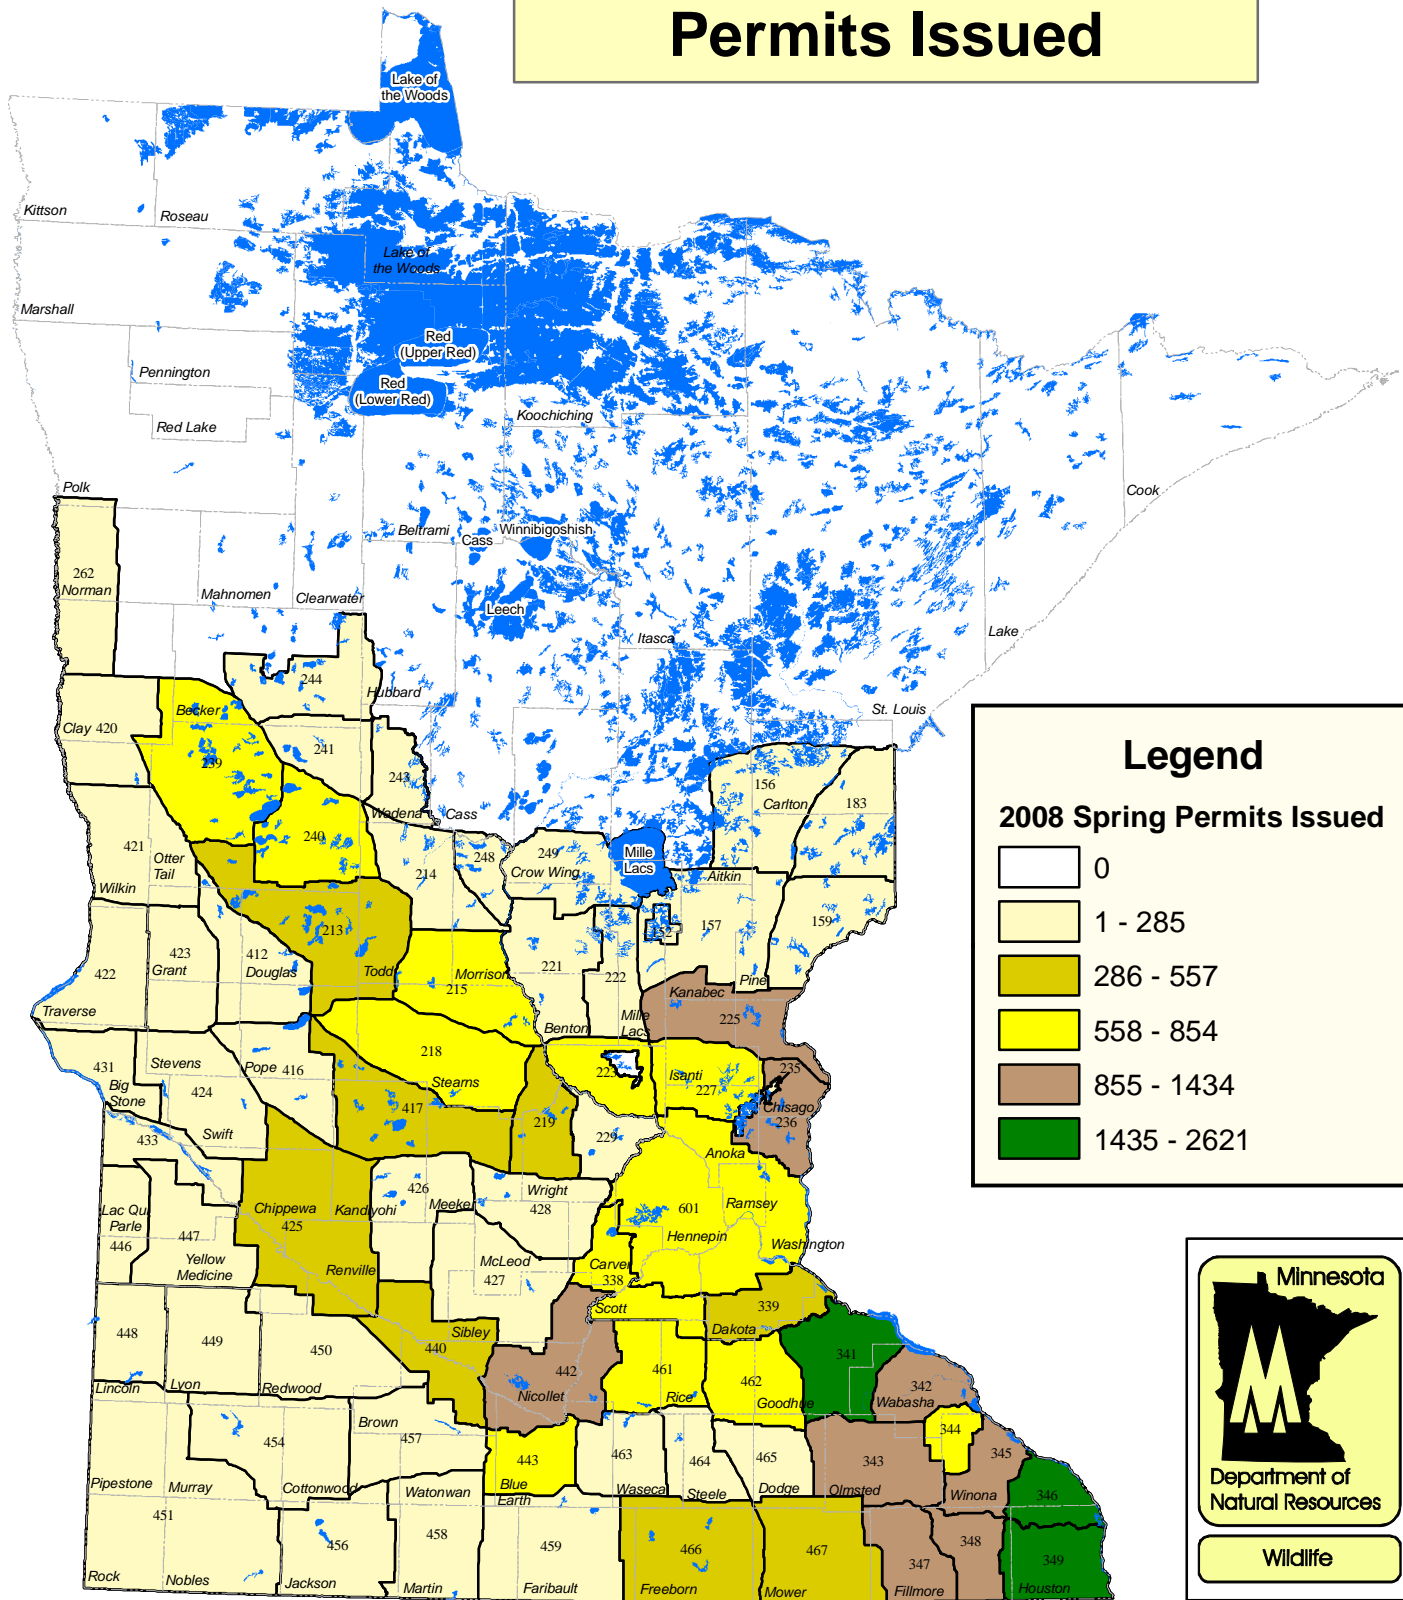

# Spring 2008 Turkey Hunt Permits Issued

### Legend

#### 2008 Spring Permits Issued

0
1 - 285
286 - 557
558 - 854
855 - 1434
1435 - 2621