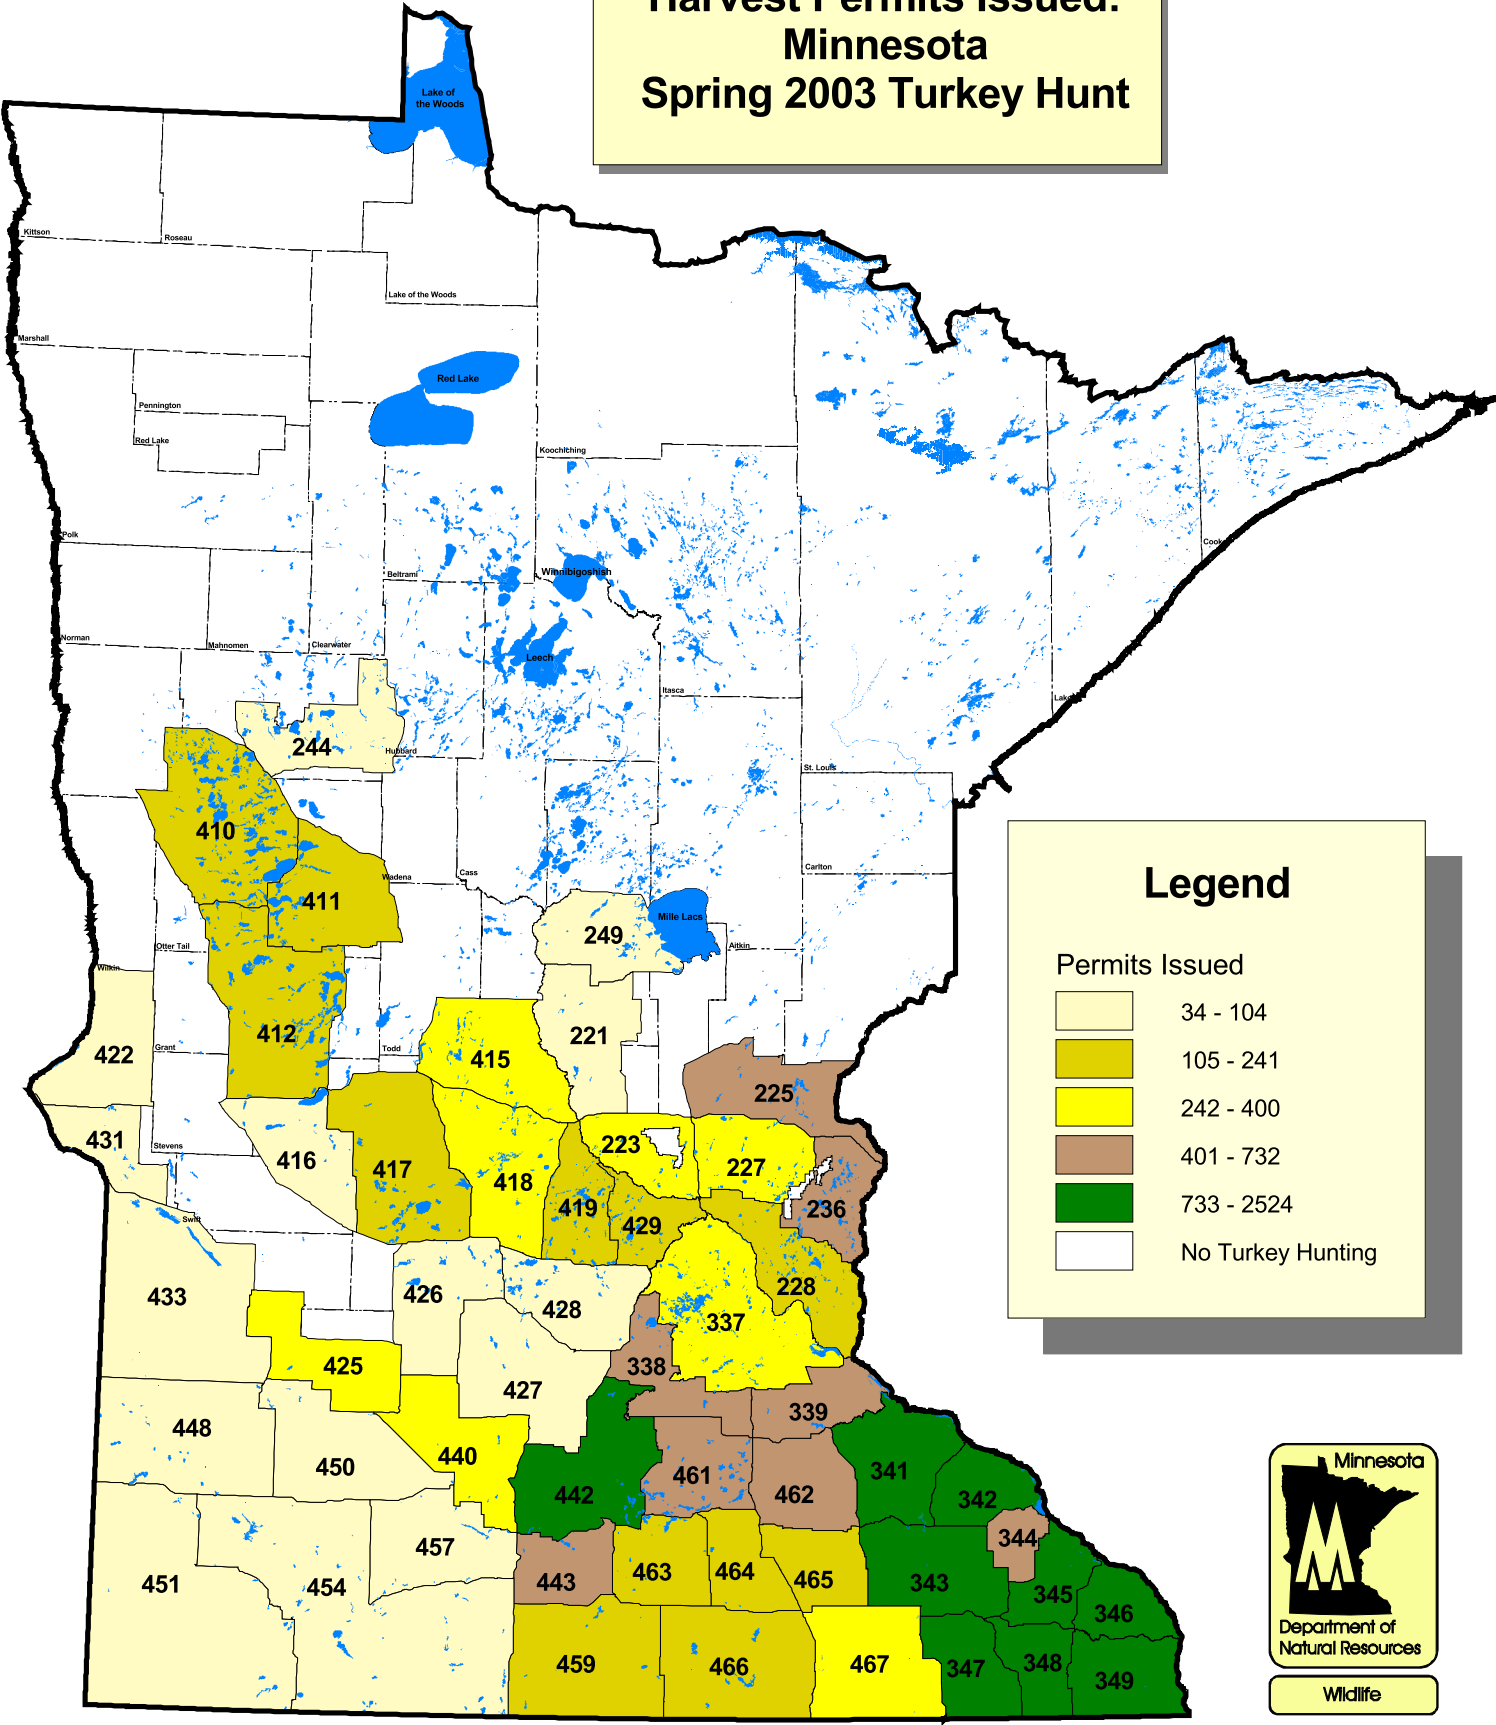

Harvest Permits Issued: Minnesota Spring 2003 Turkey Hunt

Legend

Permits Issued

	34 - 104
	105 - 241
	242 - 400
	401 - 732
	733 - 2524
	No Turkey Hunting

Wildlife