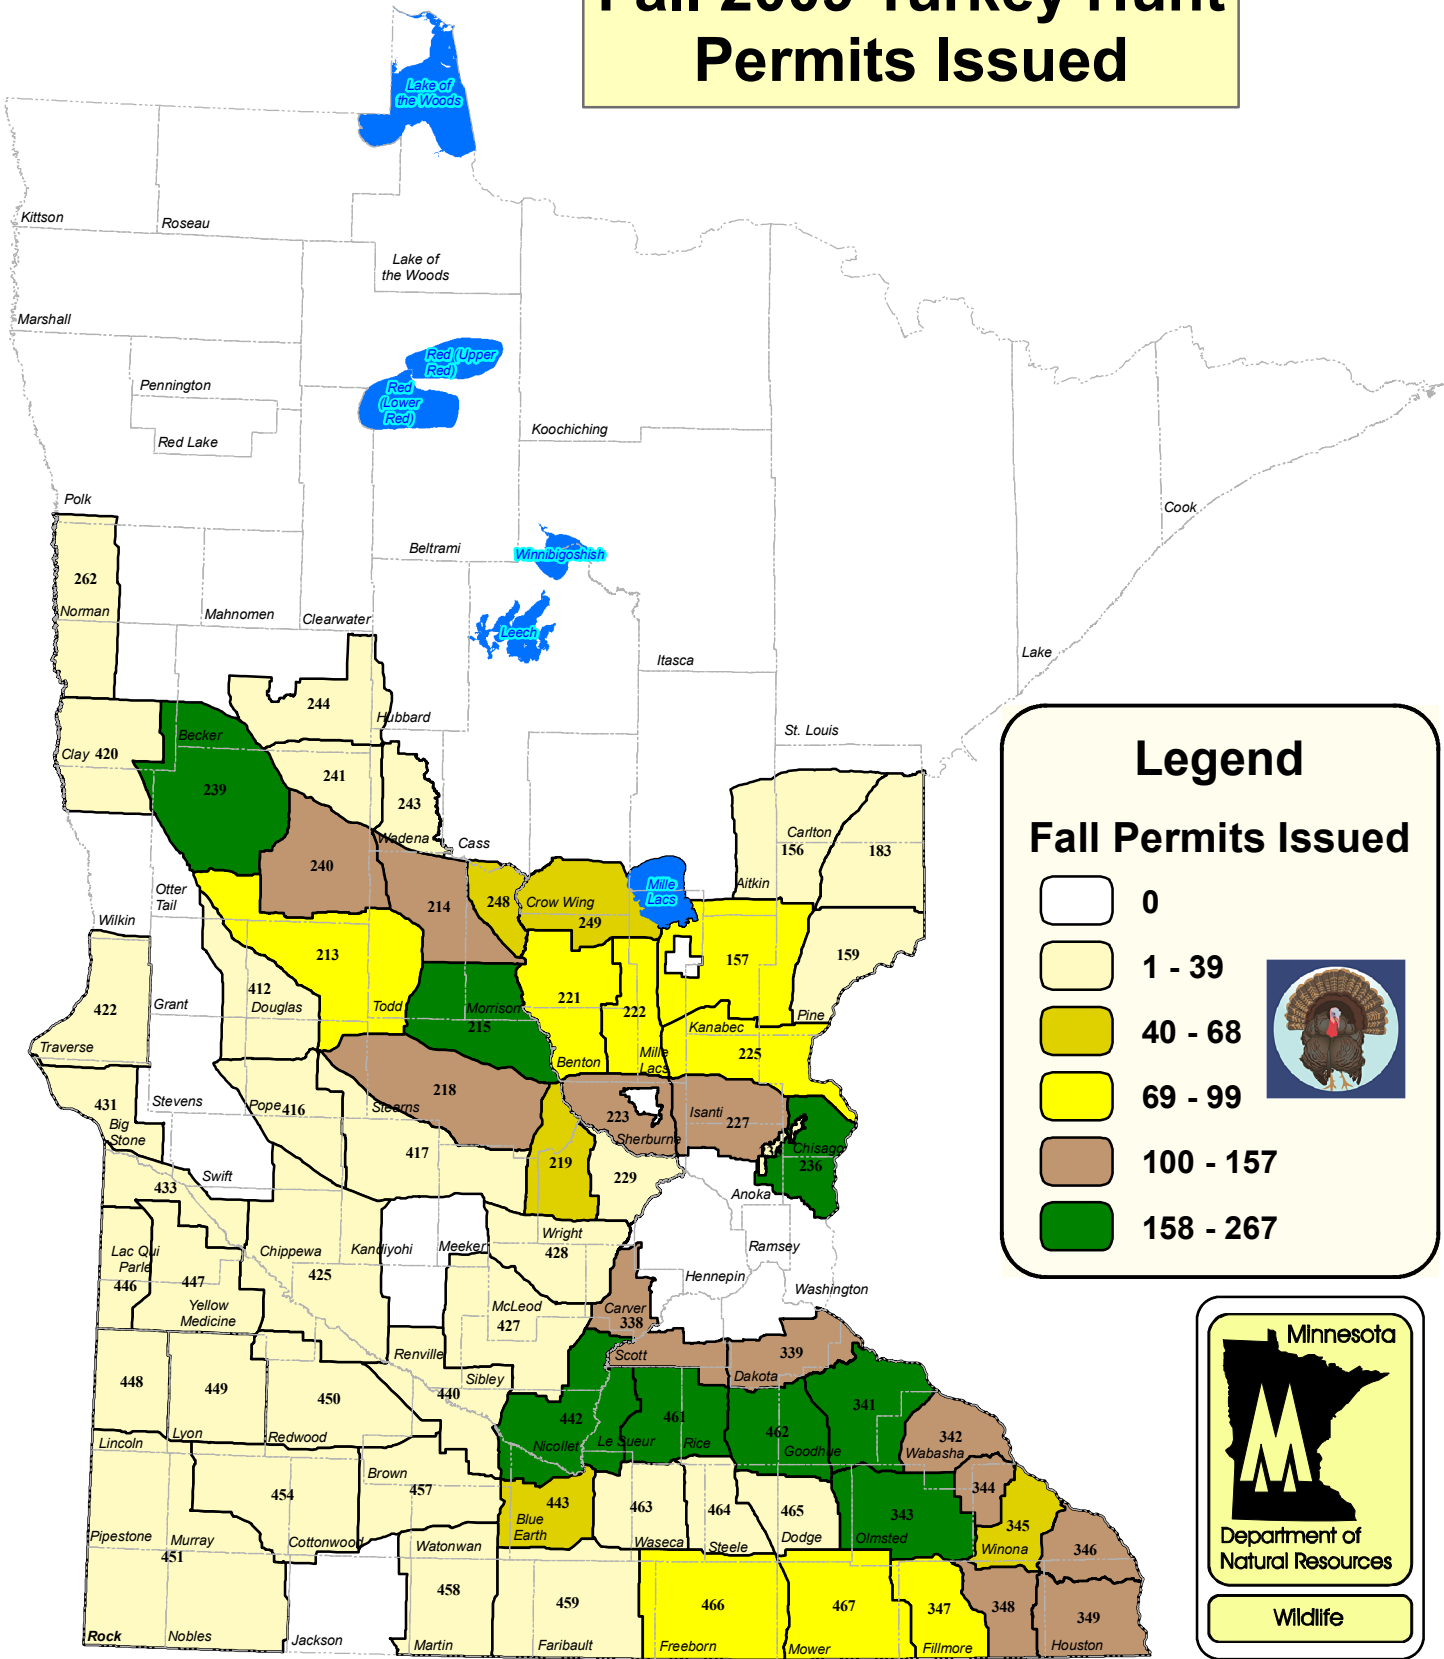

Fall 2009 Turkey Hunt Permits Issued

Legend

Fall Permits Issued

- 0
- 1 - 39
- 40 - 68
- 69 - 99
- 100 - 157
- 158 - 267

Minnesota
Department of Natural Resources

Wildlife