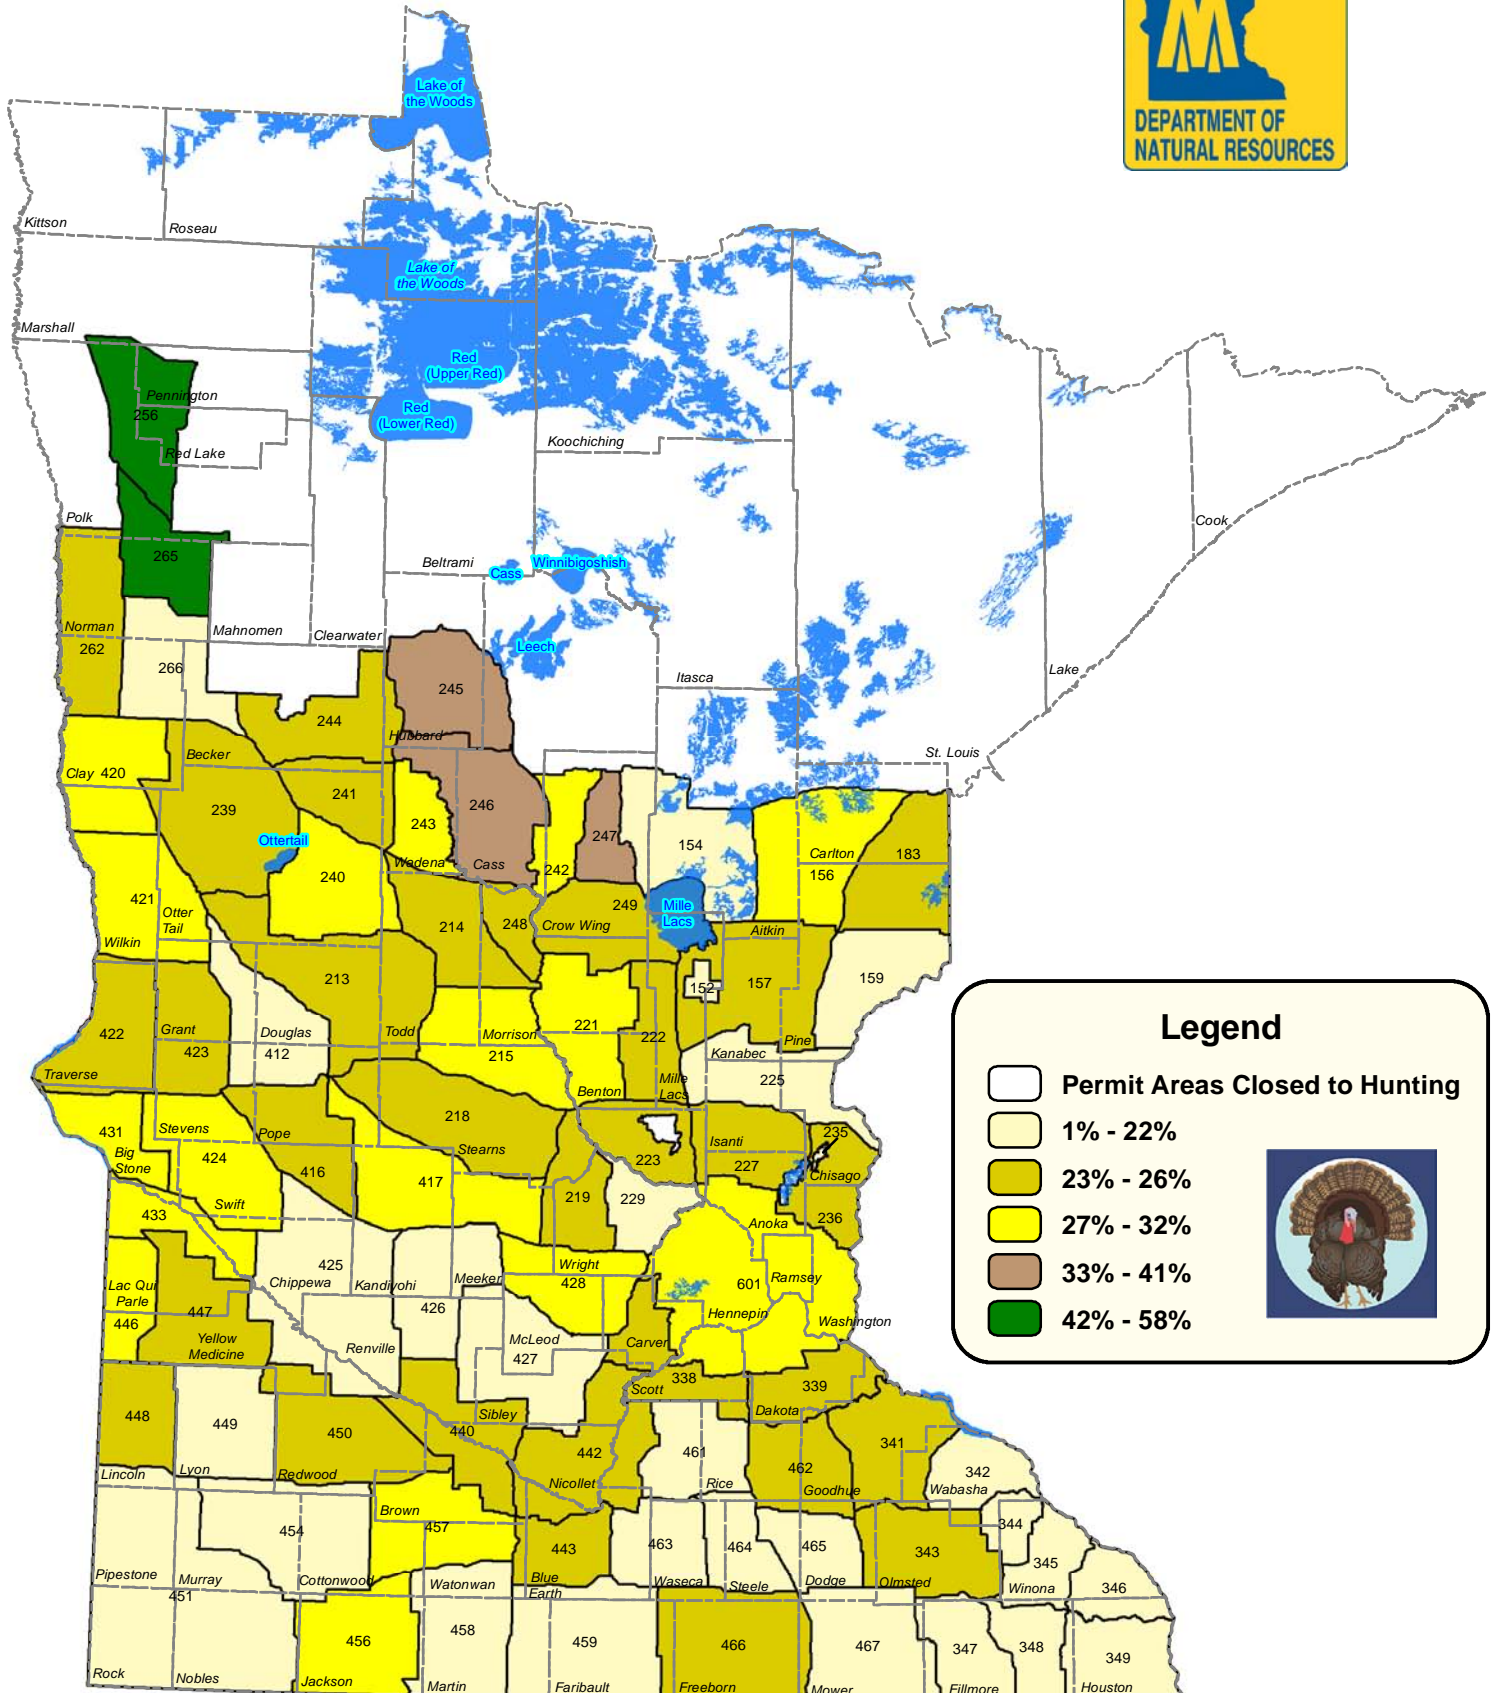

Spring 2011 Turkey Hunt Hunter Success

Legend

- Permit Areas Closed to Hunting
- 1% - 22%
- 23% - 26%
- 27% - 32%
- 33% - 41%
- 42% - 58%