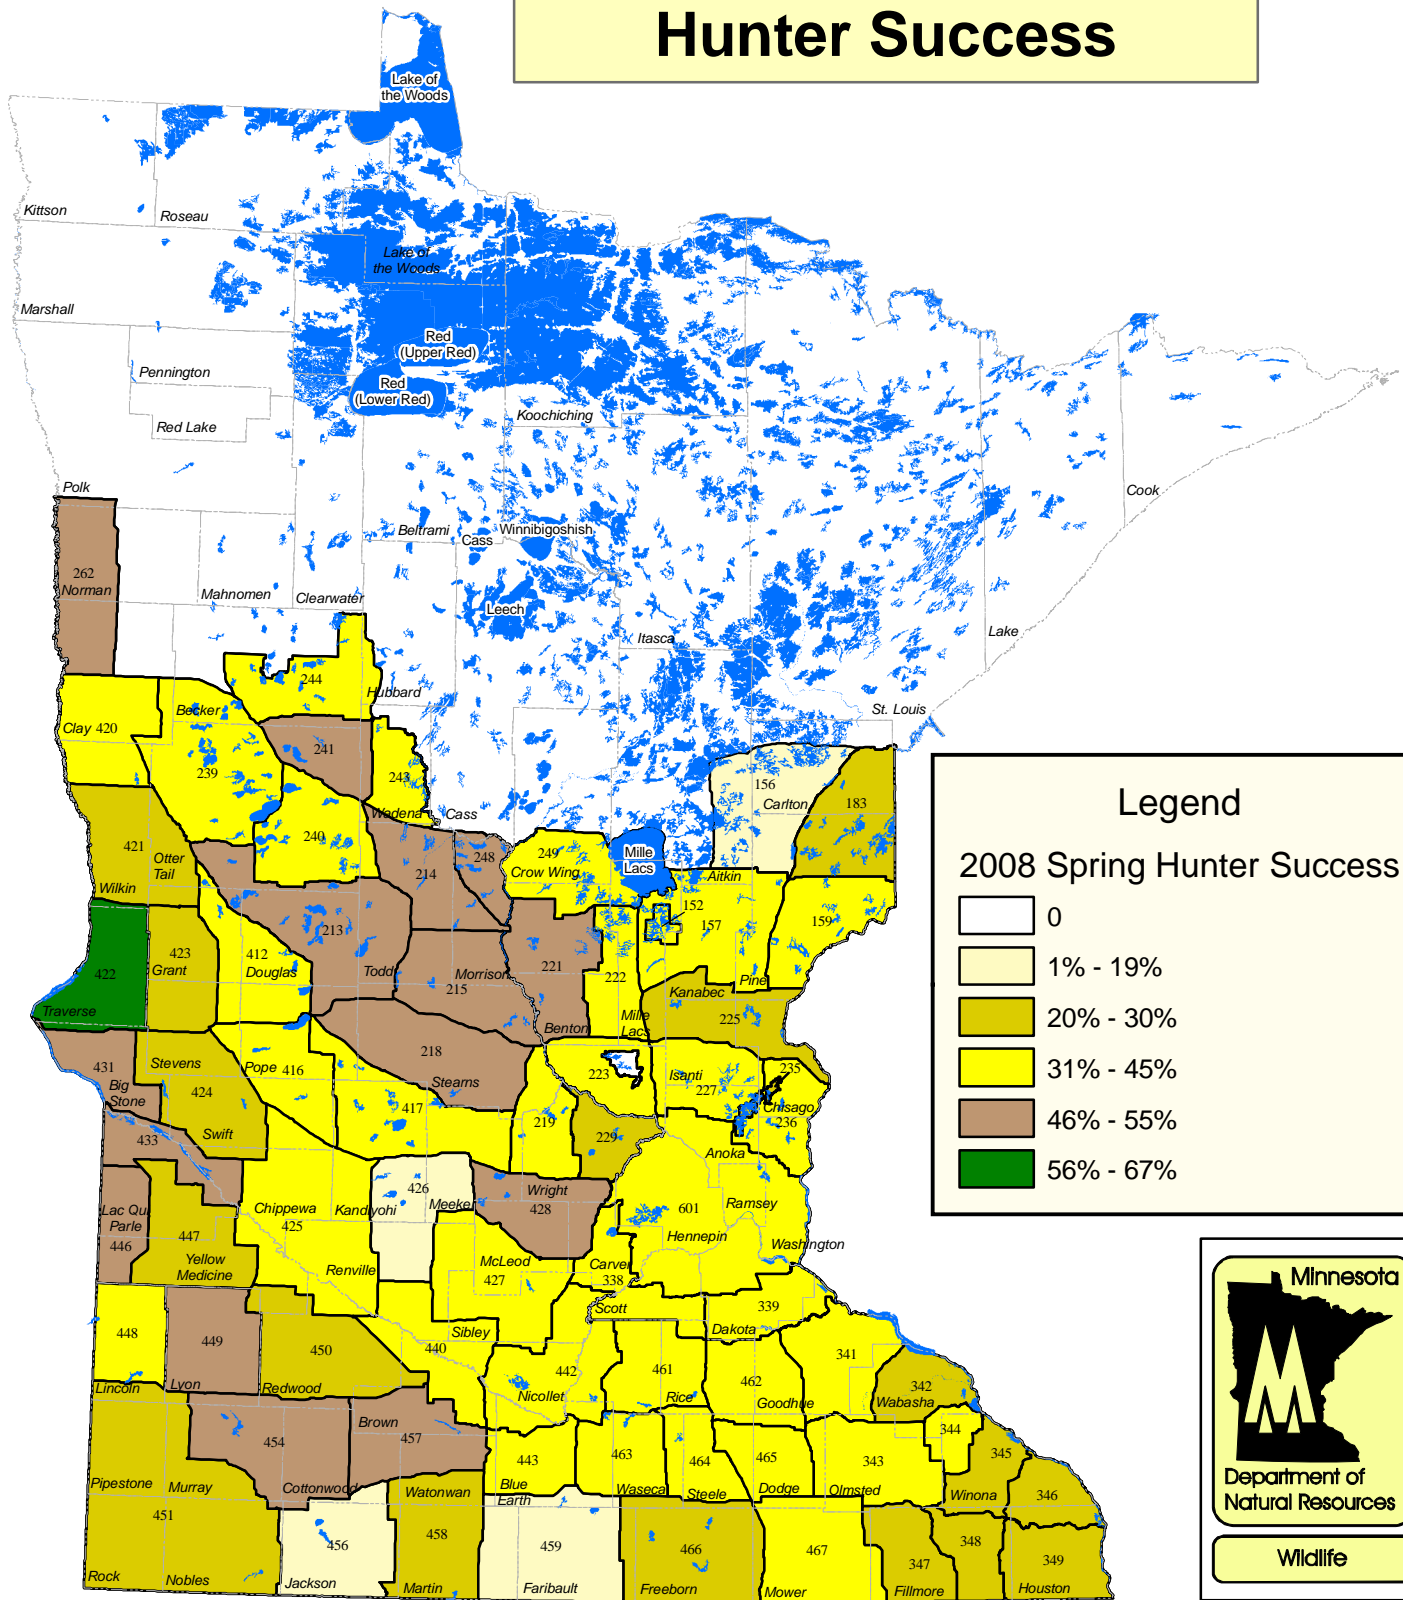

Spring 2008 Turkey Hunt Hunter Success

Legend

2008 Spring Hunter Success

- 0
- 1% - 19%
- 20% - 30%
- 31% - 45%
- 46% - 55%
- 56% - 67%