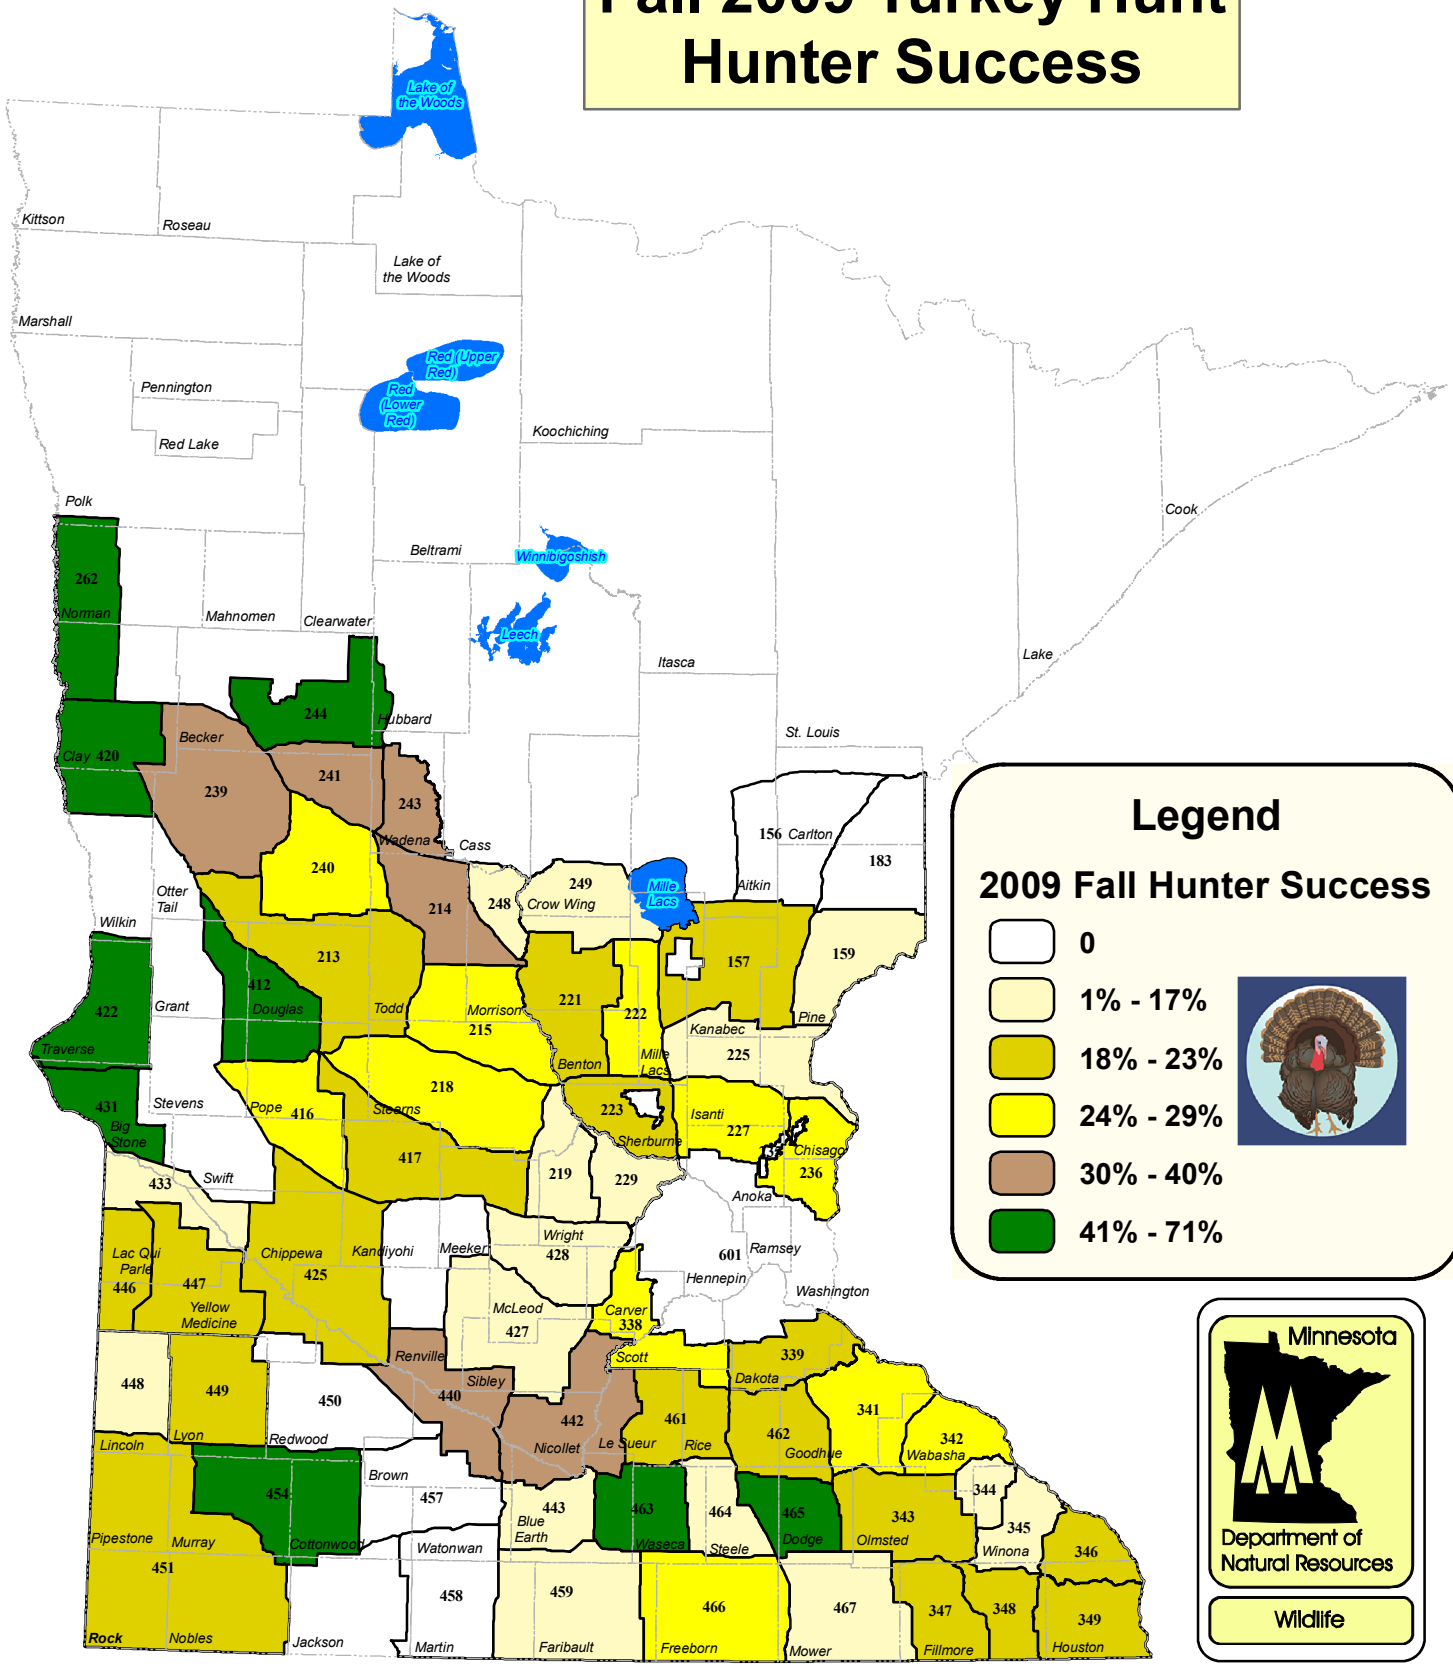

Fall 2009 Turkey Hunt Hunter Success

Legend

2009 Fall Hunter Success

- 0
- 1% - 17%
- 18% - 23%
- 24% - 29%
- 30% - 40%
- 41% - 71%

Minnesota
Department of
Natural Resources

Wildlife