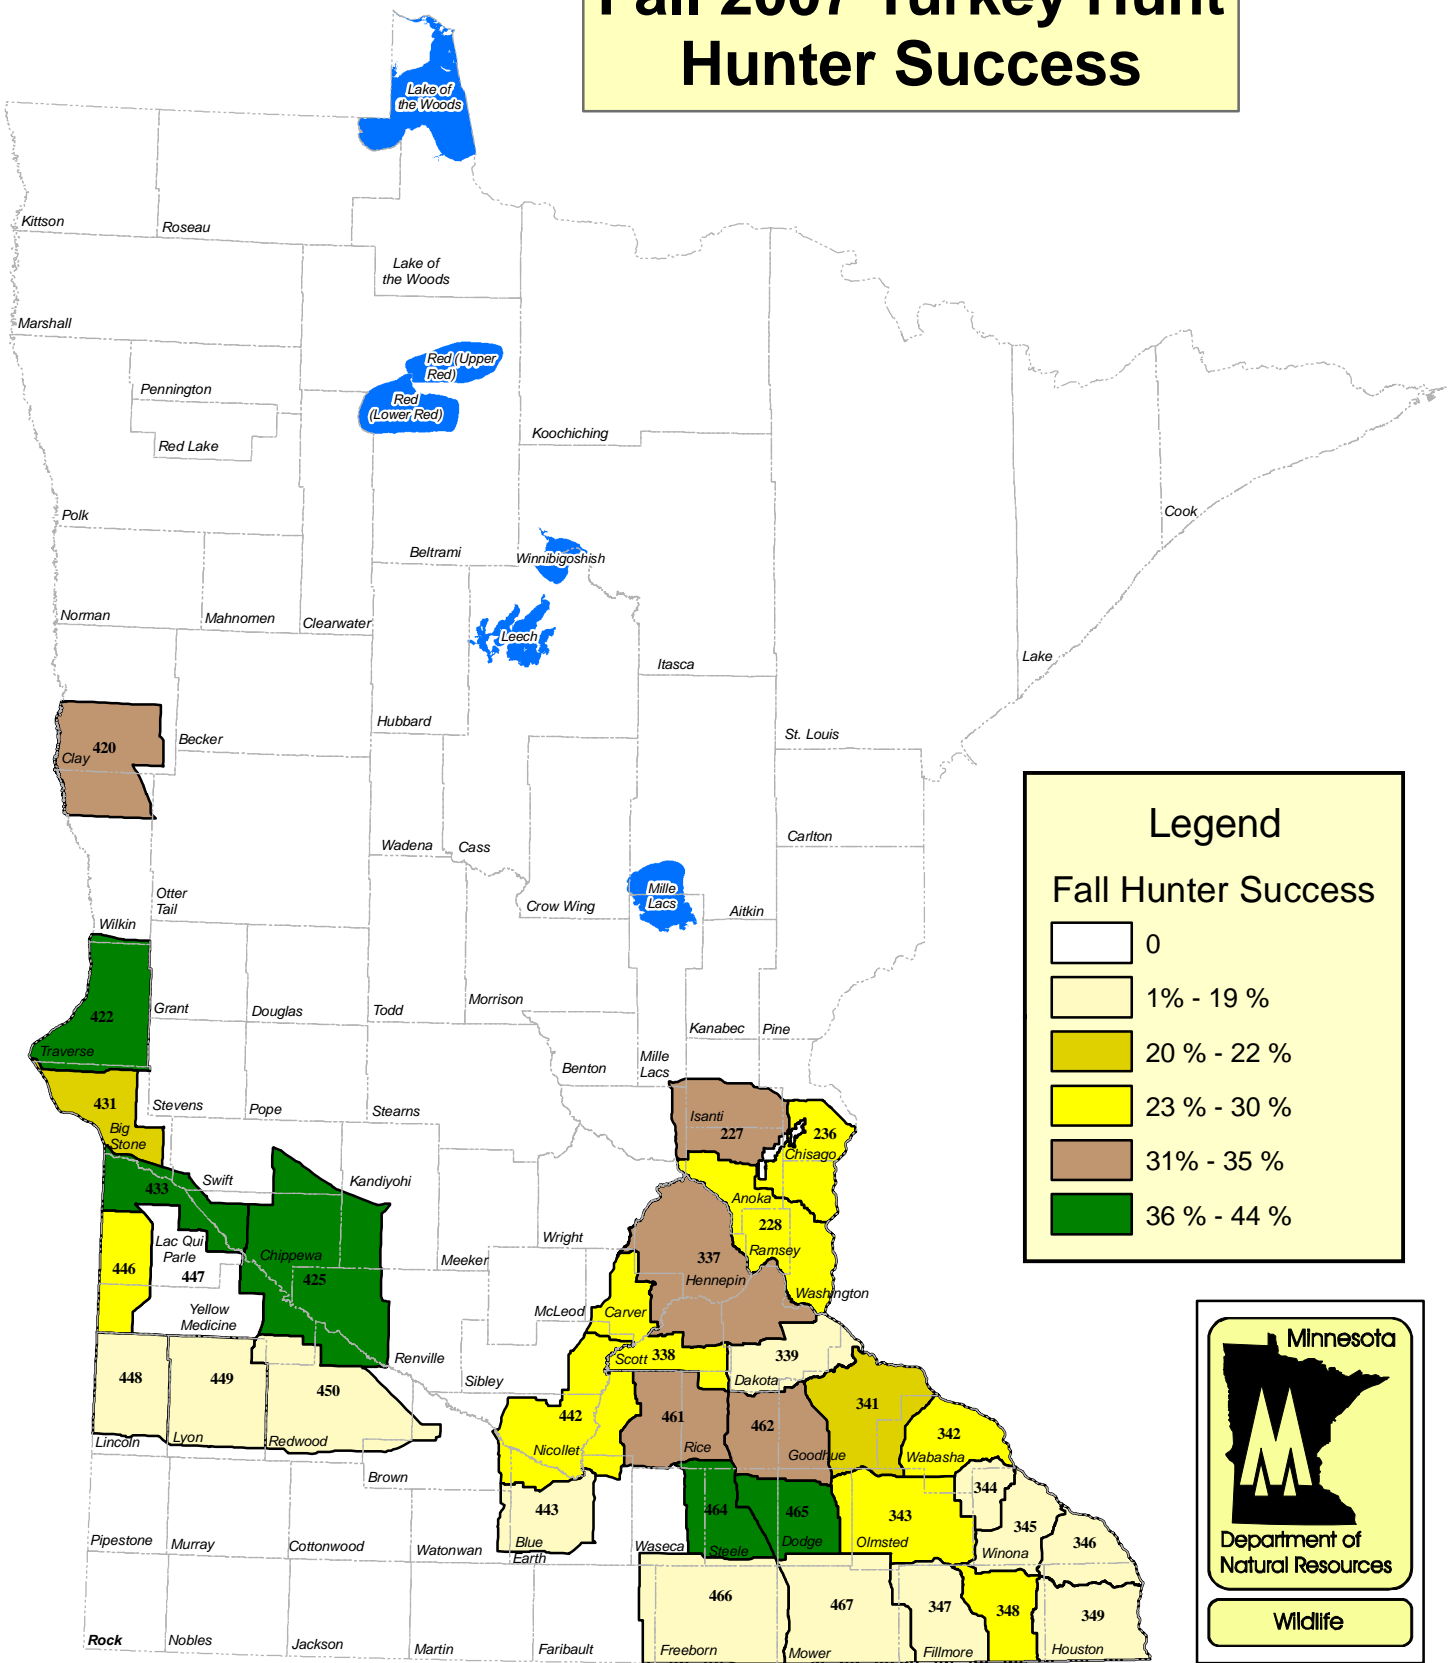

Fall 2007 Turkey Hunt Hunter Success

Legend

Fall Hunter Success

| | |
|--------------------|-----------|
| [White Box] | 0 |
| [Light Yellow Box] | 1% - 19% |
| [Yellow-Gold Box] | 20% - 22% |
| [Yellow Box] | 23% - 30% |
| [Brown Box] | 31% - 35% |
| [Dark Green Box] | 36% - 44% |

Wildlife

There was no harvest in permit area 447.