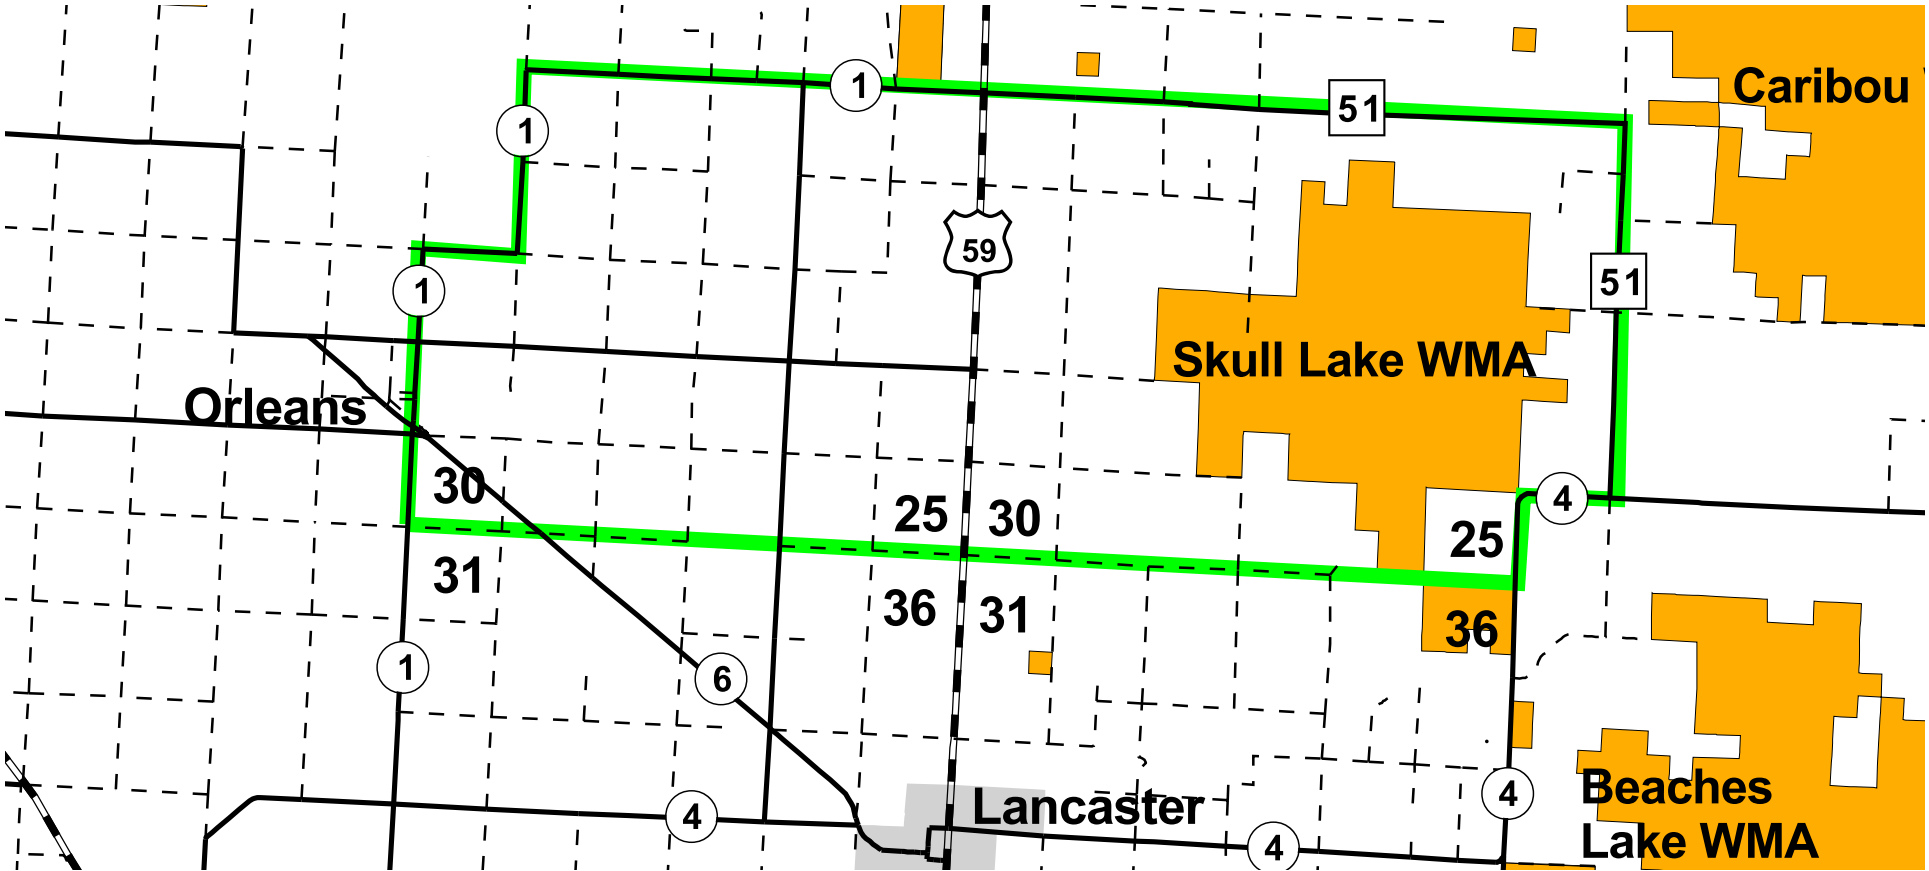

Kittson County Elk Hunt Zone 30

Legend

- Kittson 2009 Split Elk Hunt Zone**
- Zone 30
 - Major Highways
 - County Roads/Highways
 - Township Roads
 - Wildlife Admin. State Lands
 - Towns