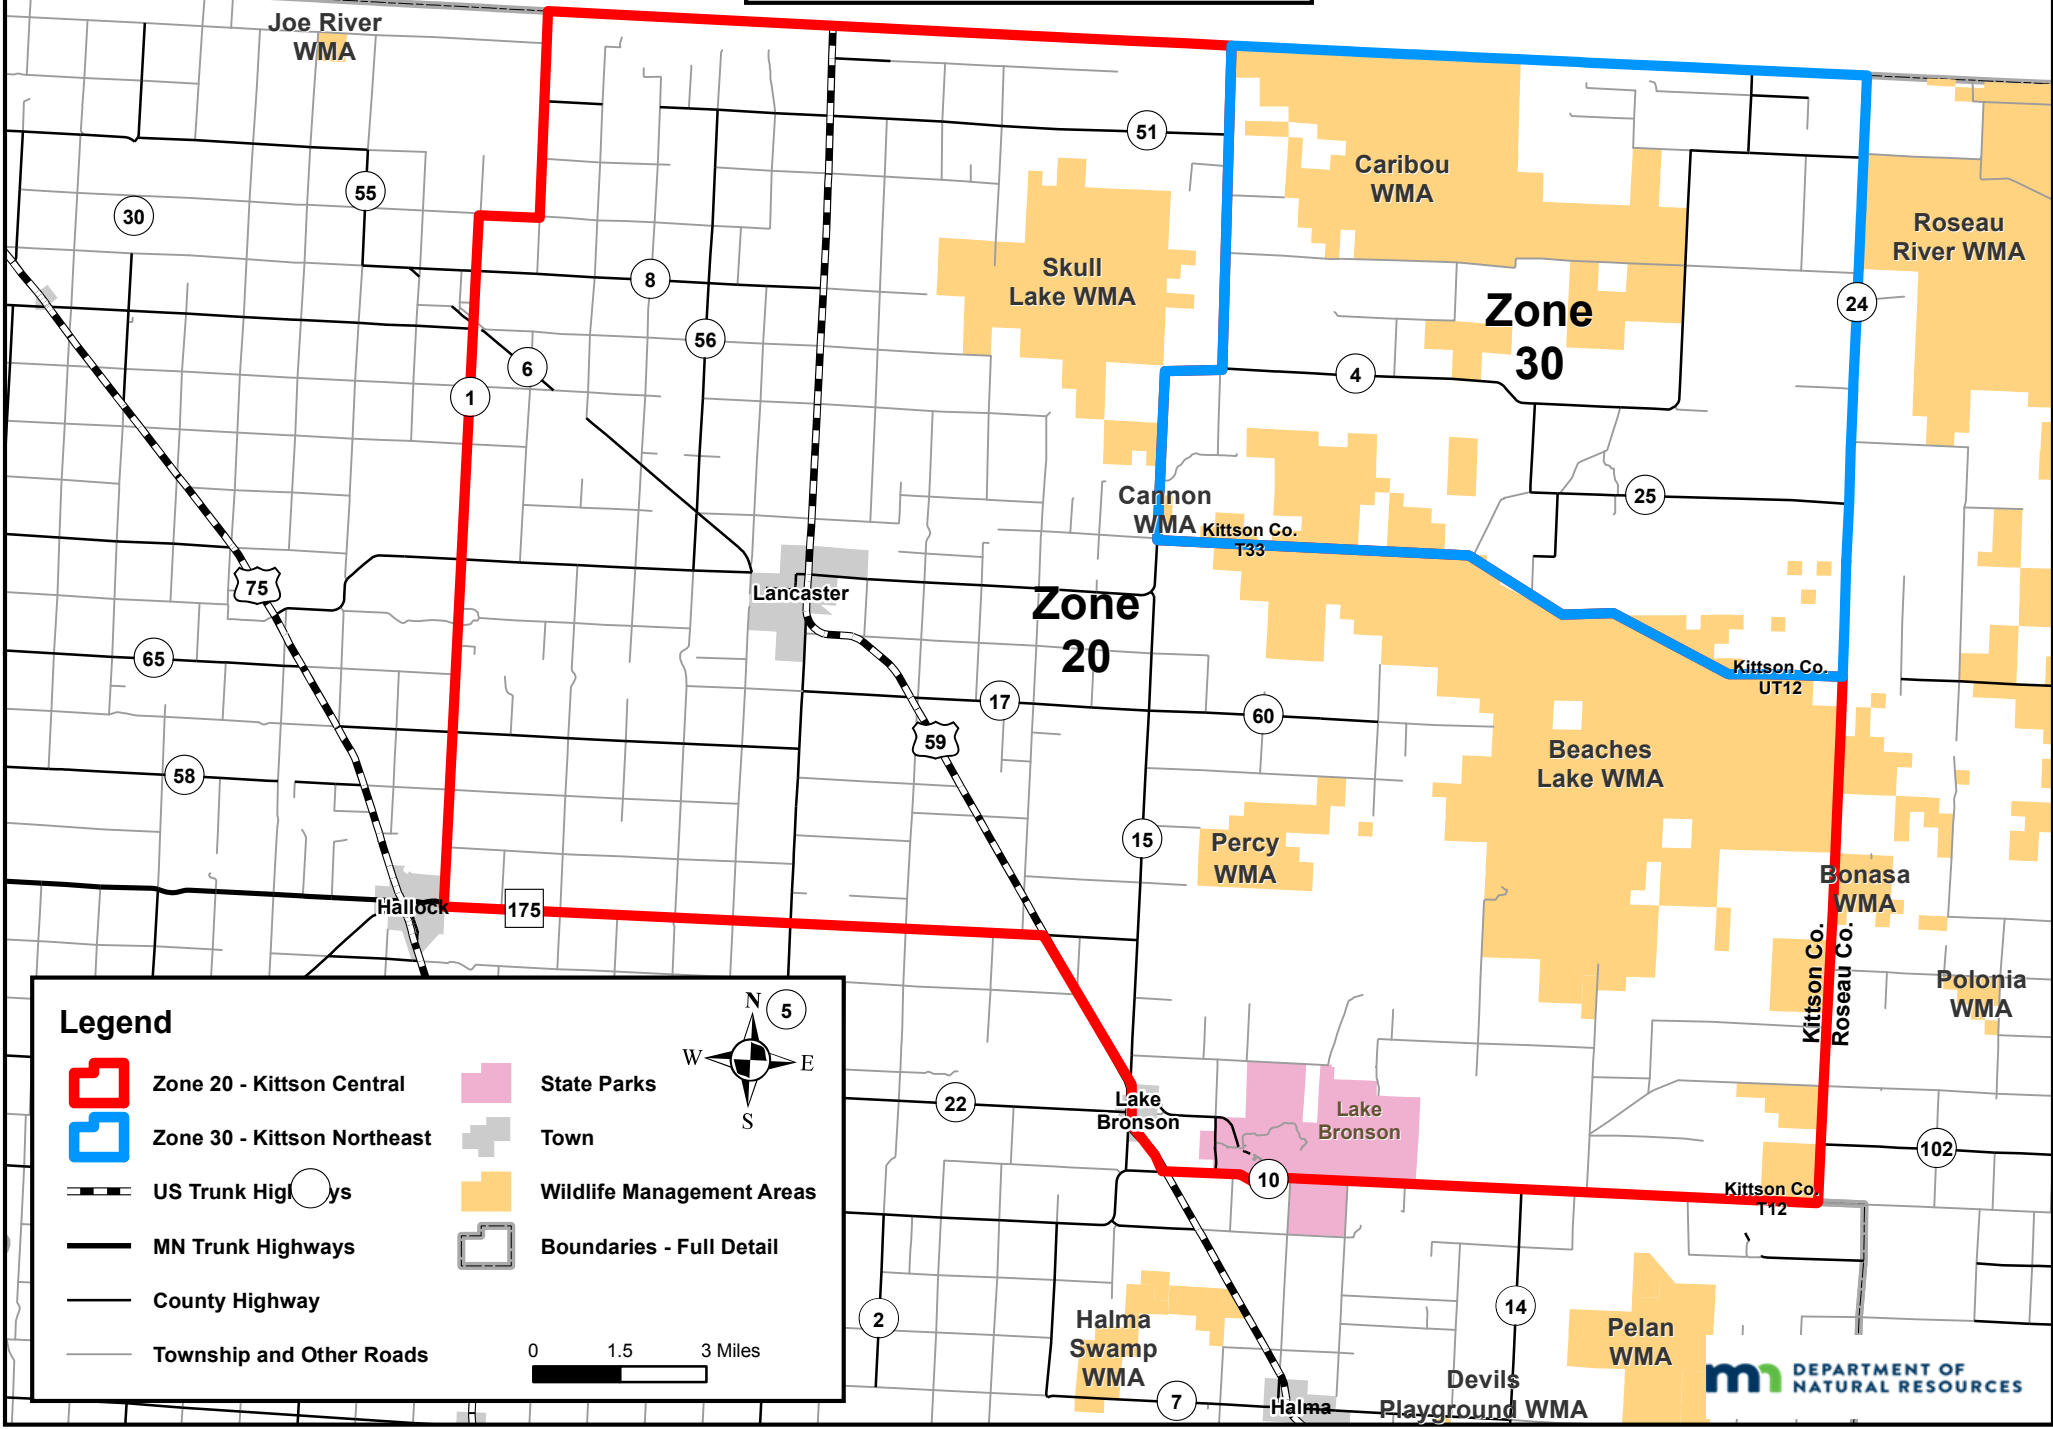

2017 Elk Hunt Zones

US/Canadian Border

Legend

-  Zone 20 - Kittson Central
-  Zone 30 - Kittson Northeast
-  US Trunk Highways
-  MN Trunk Highways
-  County Highway
-  Township and Other Roads
-  State Parks
-  Town
-  Wildlife Management Areas
-  Boundaries - Full Detail