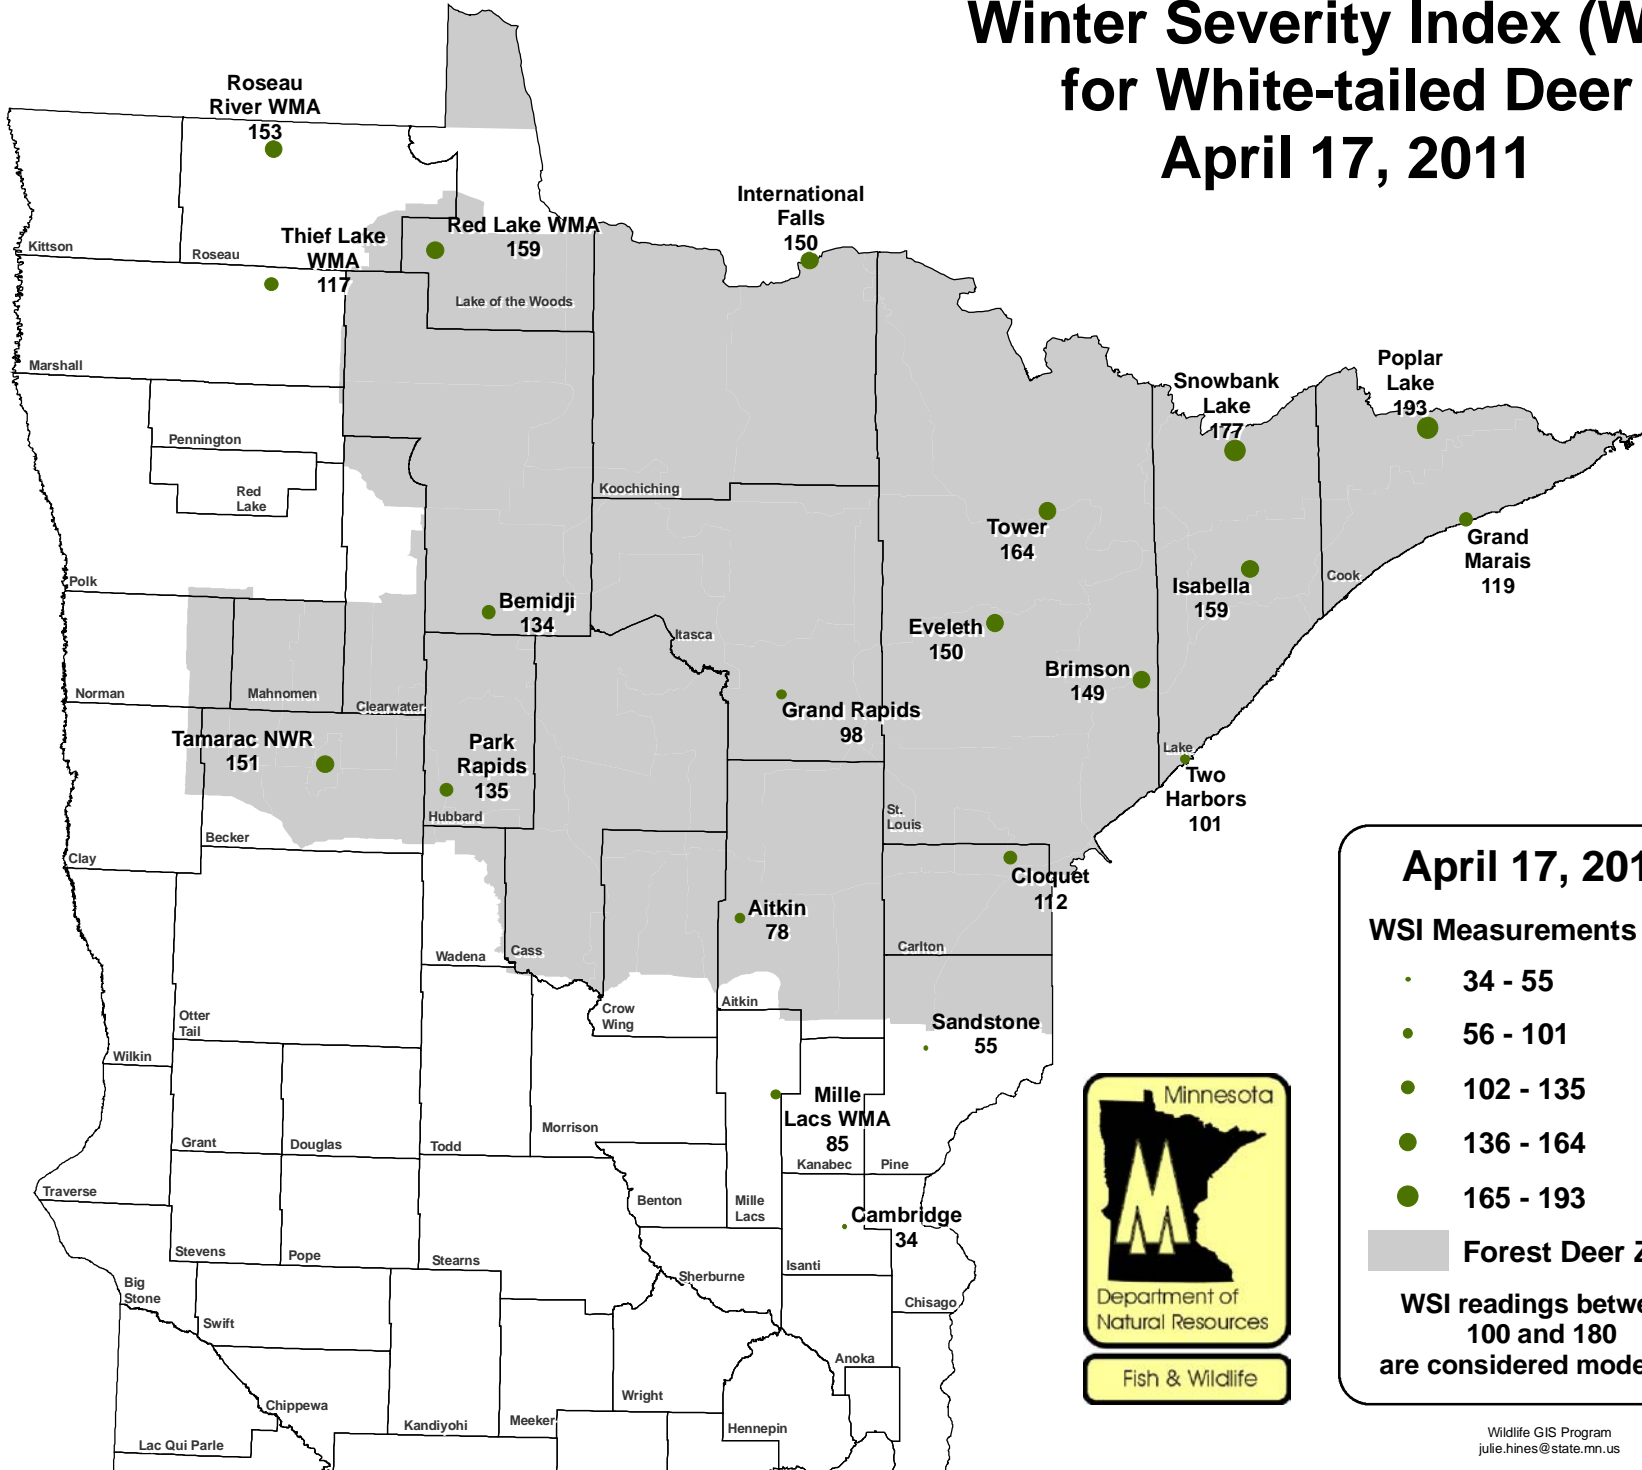

Winter Severity Index (WSI) for White-tailed Deer April 17, 2011

April 17, 2011

WSI Measurements

- 34 - 55
- 56 - 101
- 102 - 135
- 136 - 164
- 165 - 193

■ Forest Deer Zone

WSI readings between 100 and 180 are considered moderate.