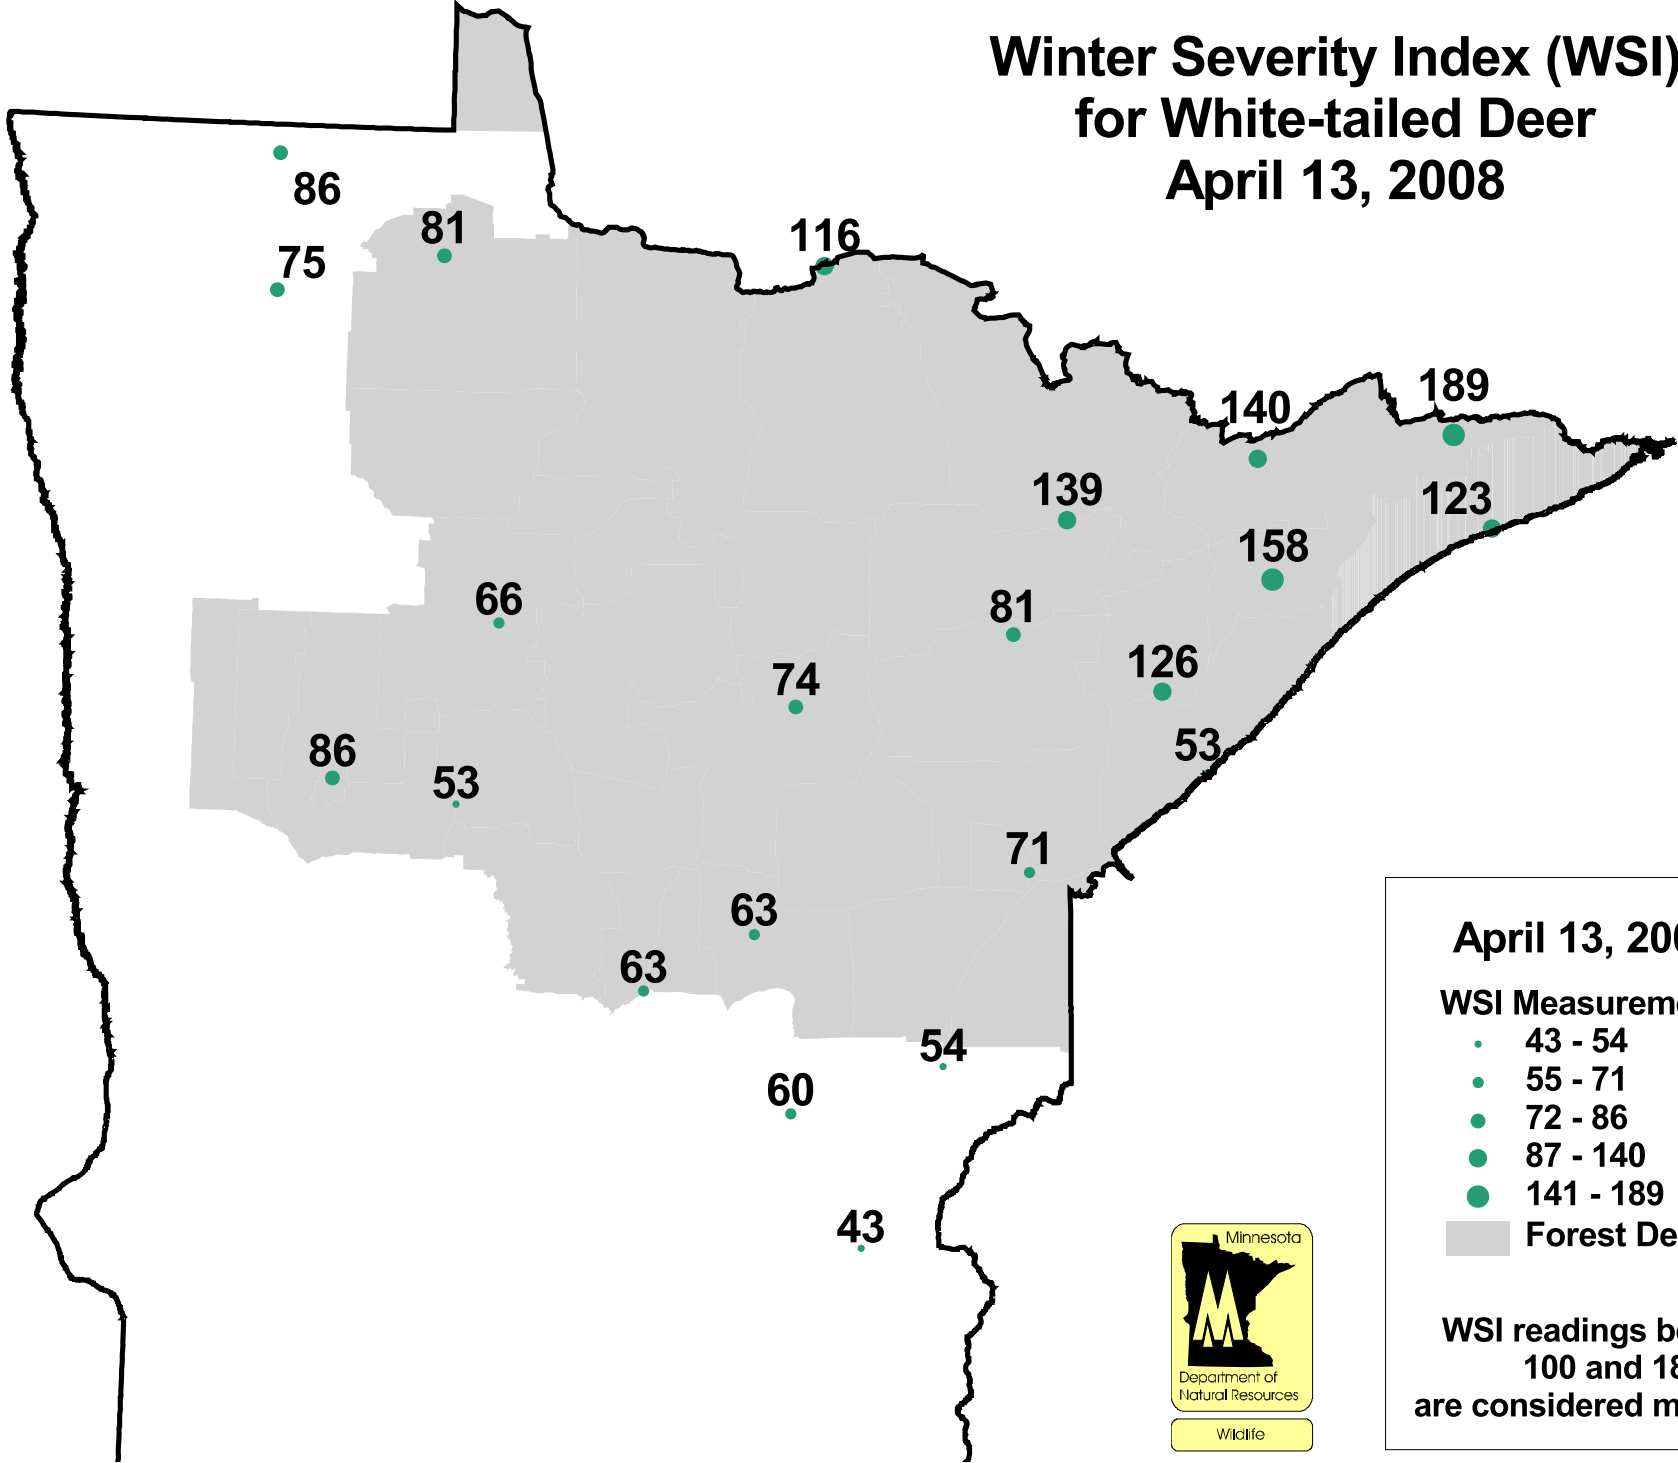

Winter Severity Index (WSI) for White-tailed Deer April 13, 2008

April 13, 2008

WSI Measurements

- 43 - 54
- 55 - 71
- 72 - 86
- 87 - 140
- 141 - 189

Forest Deer Zone

WSI readings between
100 and 180
are considered moderate.