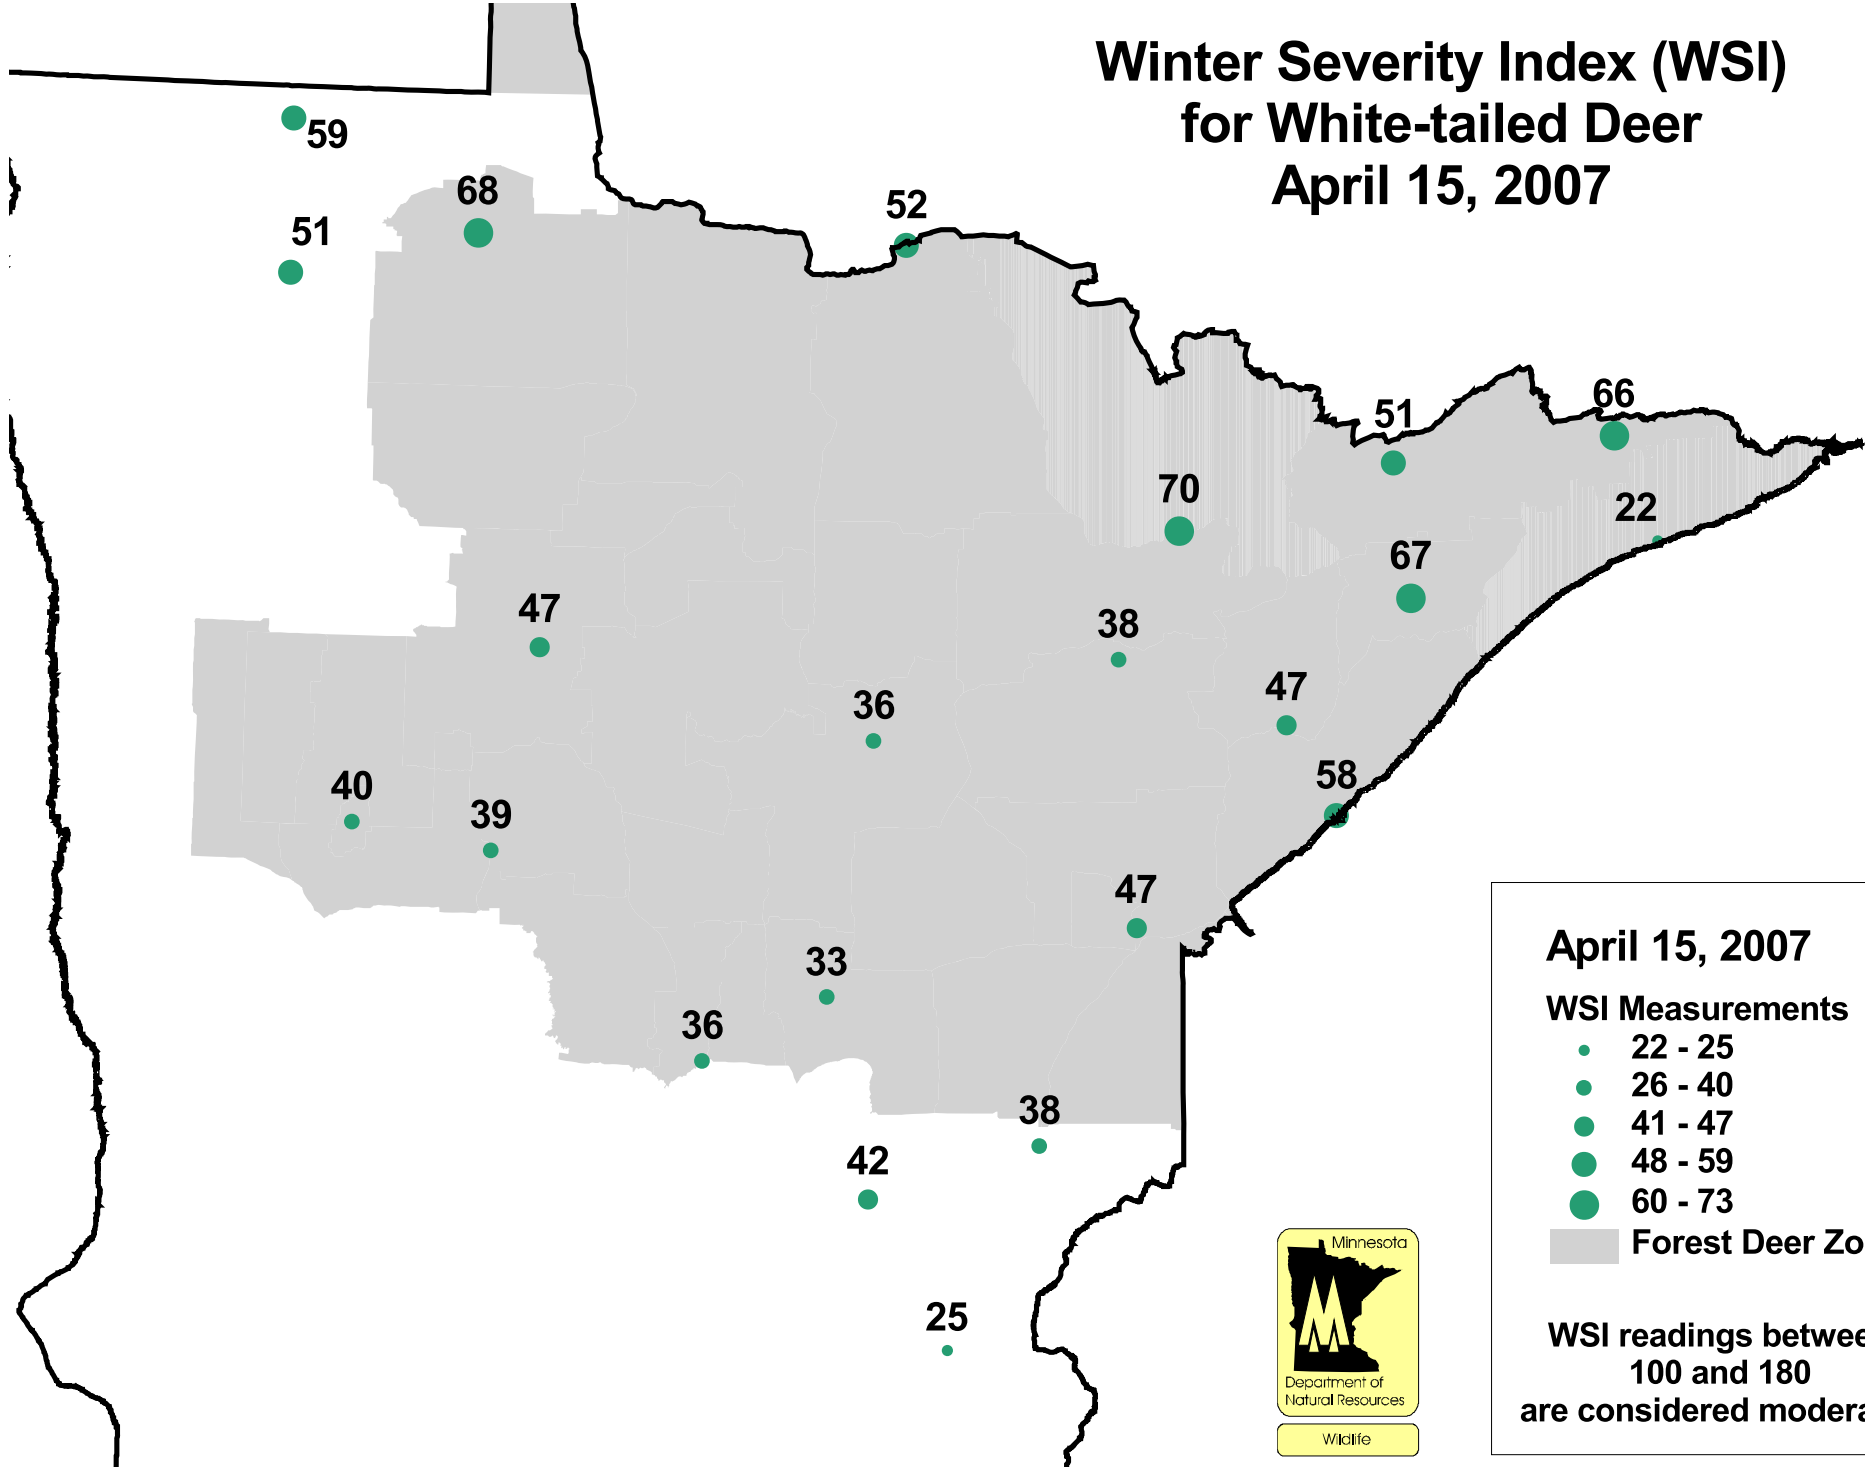

# Winter Severity Index (WSI) for White-tailed Deer April 15, 2007

April 15, 2007

WSI Measurements

- 22 - 25
- 26 - 40
- 41 - 47
- 48 - 59
- 60 - 73

Forest Deer Zone

WSI readings between 100 and 180 are considered moderate.