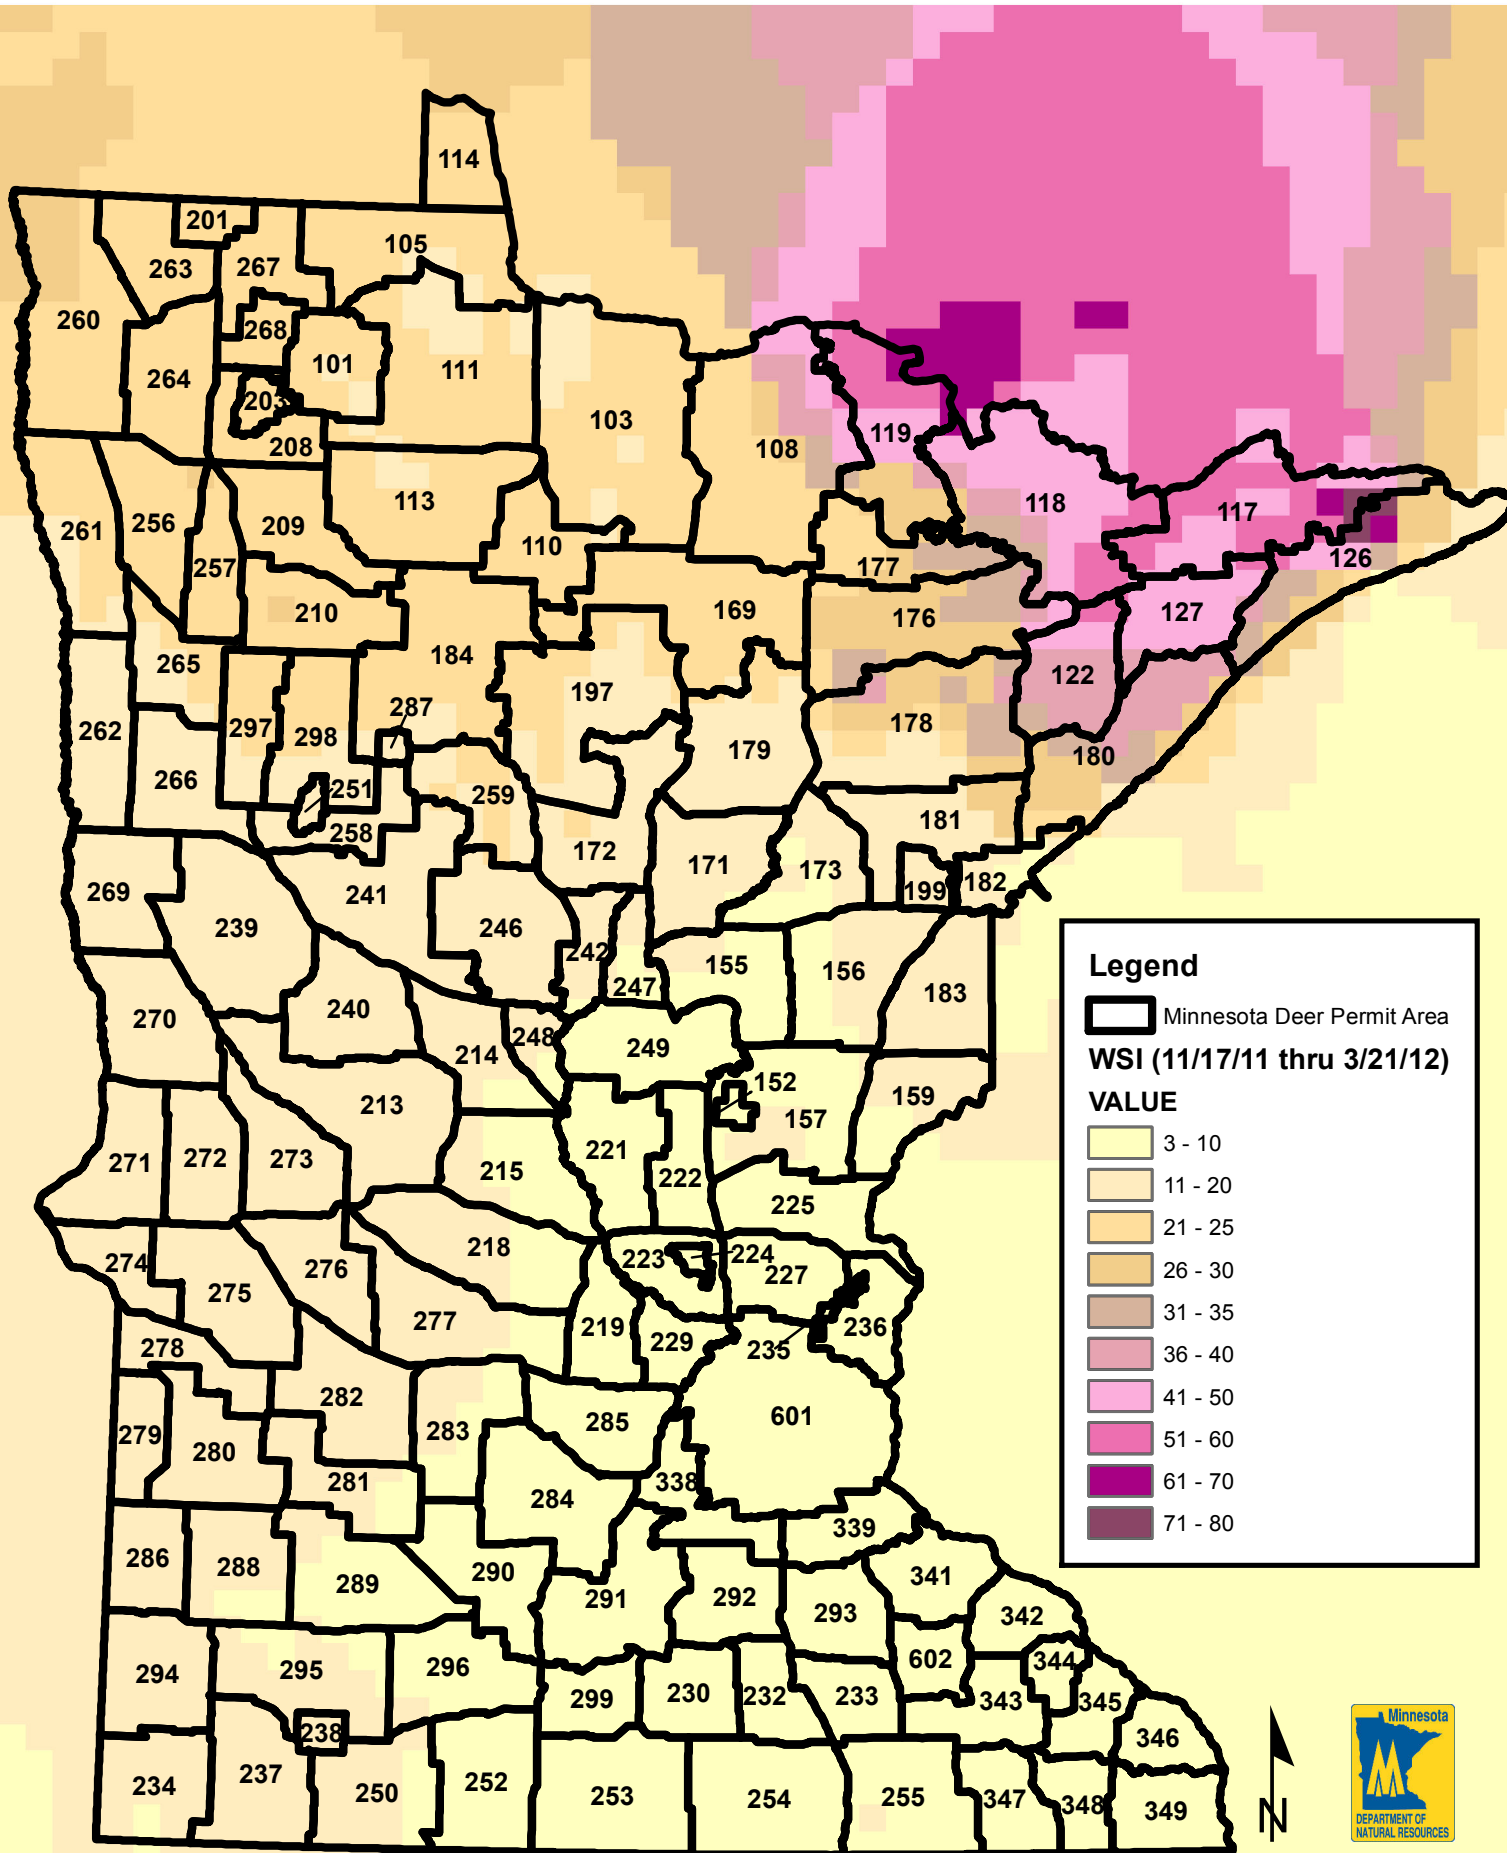

Winter Severity Index (WSI) for White-tailed Deer 3/21/2012

0 10 20 40 60 80 Miles