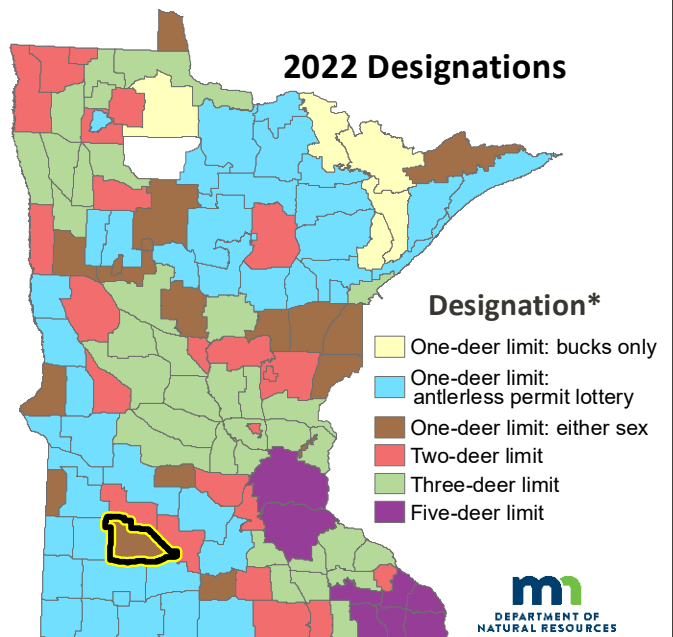

2022 Designations

* see page 67 in the hunting regulations for details