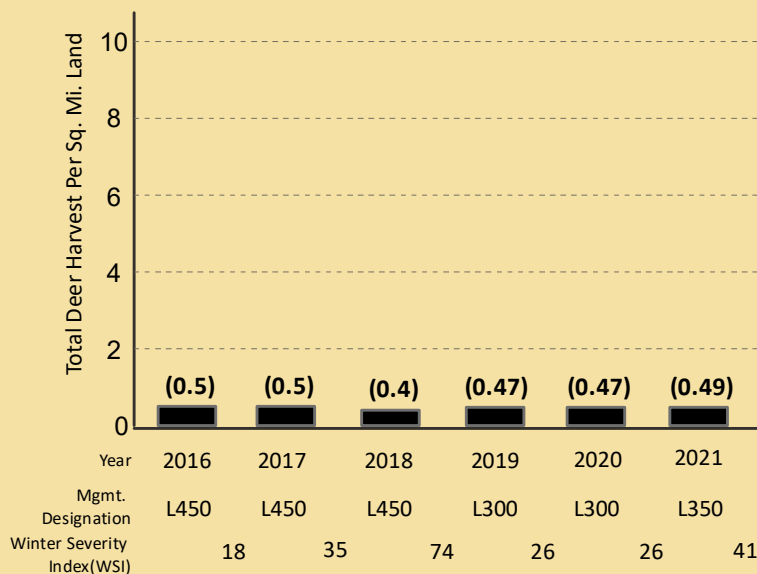

Seasons:

- Archery: Sept. 17 - Dec. 31
- Youth: Oct. 20 - Oct. 23
- Early Antlerless: N/A
- Firearm A: Nov. 5 - Nov. 13
- Firearm B: N/A
- Muzzleloader: Nov. 26 - Dec. 11
- Late CWD Hunts: N/A

Land Cover Types % Tot.

Woody Cover	1
Grassland and Wetlands	7
Annual Row Crops	86
Open Water	1
Developed	5

Total Land Area in 2021 (Non-water)

815 Sq. Mi.

Lands Open to Public Hunting

Publically Owned Lands	Sq. Mi.
State Wildlife Management Area	9
State Forest	0
Misc. State Land	0
County Managed Land	0
USFWS Land (WPA and NWR)	0
USFS Land (National Forest)	0
Privately Owned Lands	
Forest Legacy/Forests for Future	0
Walk-In Access	0.5
Total for Public Hunting	10

Deer Harvest, Management Designation and Winter Severity Index from 2016 - 2021/22

Wildlife Manager Report

DPA 289 is dominated by row crop agriculture and deer habitat is largely limited to areas in or near the two major riparian areas of the Cottonwood and Redwood rivers. Habitat along the riparian areas is primarily grassland retired under various conservation programs, with scattered pockets of lowland forest dominated by cottonwood, ash, elm, and silver maple. The goal established in 2021 was to decrease 25% from current levels. Lottery harvest designation has not kept this population from growing slightly, thus a Either sex harvest designation will be in place in 2022 to get towards goal of slight population reduction.